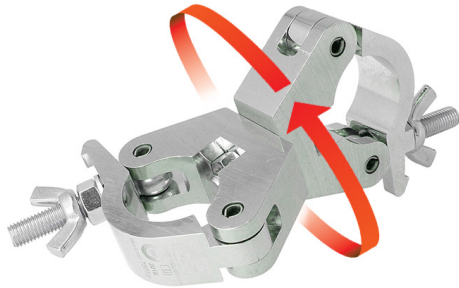

Product Data Sheet

Slimline Swivel Coupler

A pair of swiveling slimline half couplers which provide a firm fixing between two bars whilst allowing 360° of rotation.	
Part Nos	T58030 - Polished T58031 - Powder Painted Satin Black
Tube Diameter	Ø48 - 51mm
Materials	Main Body - AW6082 T6 Aluminium Roll Pins - Stainless Steel Eyebolt Assy - Grade 8.8
Max Tightening Torque	30Nm
Fixings	N/A
WLL	750Kg
Weight	0.89Kg
Factor of Safety	5:1
Approval	TÜV Approved

Dimensions in mm