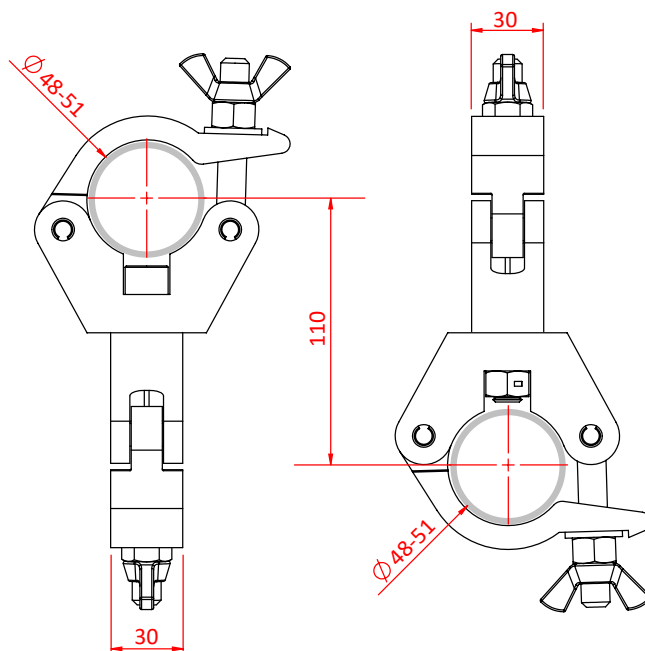

Product Data Sheet

Slimline Swivel Coupler

A pair of swiveling slimline half couplers which provide a firm fixing between two bars whilst allowing 360° of rotation.	
Part Nos	T58030 - Polished T58031 - Powder Painted Satin Black
Tube Diameter	Ø48 - 51mm
Materials	Main Body - AW6082 T6 Aluminium Roll Pins - Stainless Steel Eyebolt Assy - Grade 8.8
Max Tightening Torque	30Nm
Fixings	N/A
WLL	750Kg
Weight	0.89Kg
Factor of Safety	5:1
Approval	TÜV Approved

Dimensions in mm