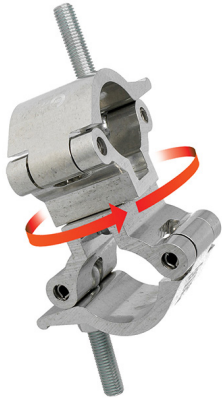

Lightweight Swivel Coupler

Product Data Sheet

A pair of swiveling half couplers which provide a firm fixing between two bars whilst allowing 360° of rotation	
Part Nos	T58120 - Polished T58121 - Powder Painted Satin Black
Tube Diameter	Ø48 - 51mm
Materials	Main Body - AW6082 T6 Aluminium Roll Pins - Stainless Steel Eyebolt Assy - Grade 8.8
Max Tightening Torque	30Nm
Fixings	N/A
WLL	500Kg
Weight	0.76Kg
Factor of Safety	5:1
Approval	TÜV Approved