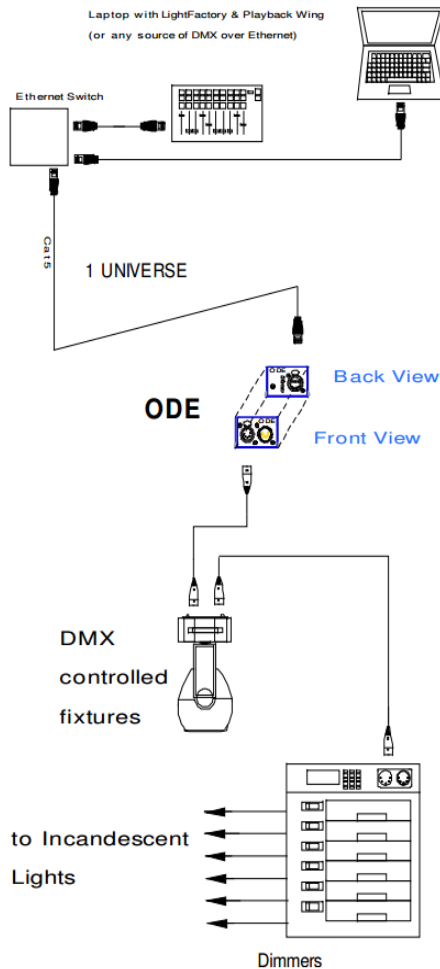

### General Information

- The ODE MK2 is a single port DMX/RDM to Ethernet node that can be used distribute and isolate DMX/RDM signals.
- The ODE can be configured using a web browser to be either an input or an output.
- The ODE MK2 fully complies to the RDM ANSI E1.20 standard.
- The ODE is compatible with Art-Net, sACN & ESP DMX over Ethernet protocols.
- POE version supports 802.3af standard to provide power over Ethernet. POE version is not supplied with a PSU. **(PN 70406)**

### Technical Specifications

Item	Value
Input Voltage	7V to 12V DC
Maximum Current	800mA
Wattage	5.6W
Output Type	DMX or Data
Max Output Channels	1 universe (512ch)
Max merging sources	2 from separate IP addresses
Supported Protocols	ArtNet / sACN / DMX512A / RDM
Connectors	RJ45 EtherCon Connection Male XLR5 Female XLR5 DC Jack
Environment	0°-50°C in non-condensing environment
Certifications	CE & FCC

## Wiring Schematic

**\*Note:** if you plan to connect two ODE's together without entering a network switch, a crossover cable will be required.