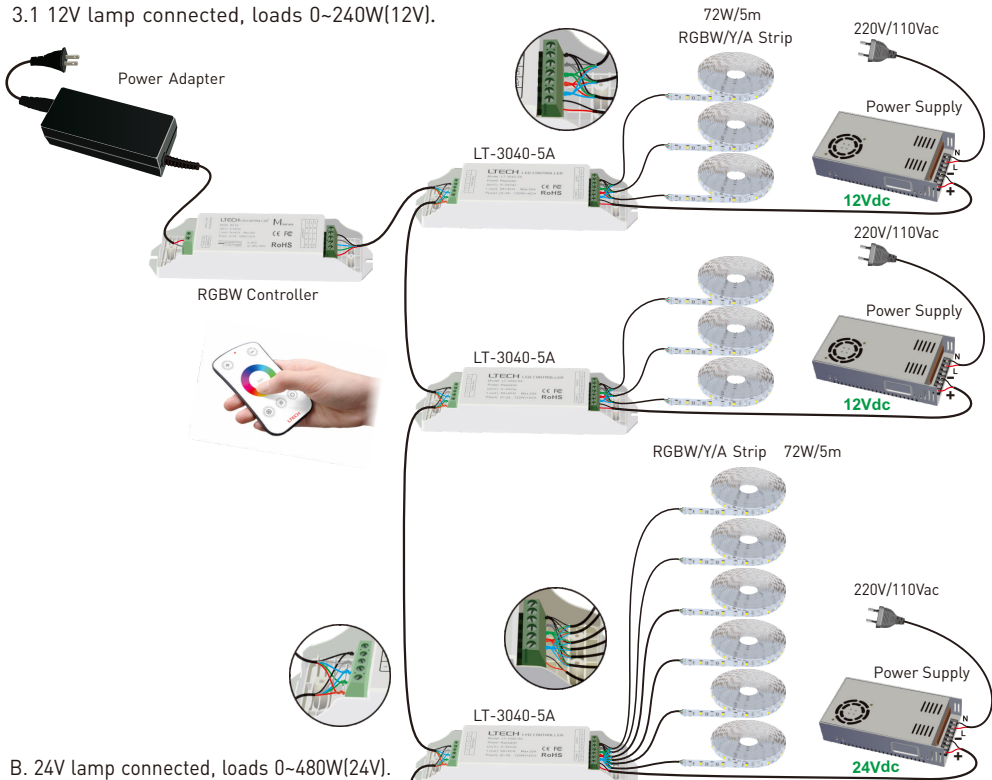

3. Wiring Diagram:

3.1 12V lamp connected, loads 0~240W(12V).

B. 24V lamp connected, loads 0~480W(24V).