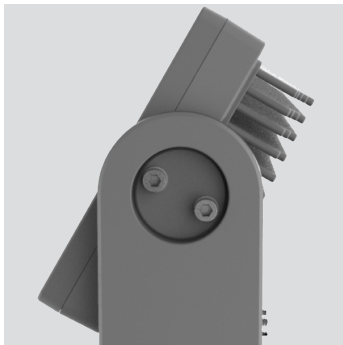

NEW

ARCPOD48Q

48 x 10W outdoor high brightness compact wash light

ARCPOD48Q is a compact high-power outdoor wash light featuring an outstanding brightness of 23.225 lumens. Equipped with 48 x 10W RGBW full-colour LEDs, delivering superior colour mixing. The slim sizing, as well as the wide range of available optics through the magnet, makes the ARCPOD48Q an incredibly flexible and versatile device for large outdoor applications.

DYNAMIC EFFECTS

- FX generator: section effect with 4 horizontal individually select and control sections

BODY

- Tilt angle: 0-130° manual

CONTROL

- Protocols: DMX512, RDM
- DMX channels: 5 / 7 / 10 / 17 / 22channel

ELECTRICAL

- Power consumption (at 230V): 521W
- Output (at 230V): 4 units on a single power line

PHYSICAL

- Adaptors: XLR and Shuko 16A adaptors included
- Signal connection: moulded IP signal IN/OUT connectors
- Power connection: moulded IP power IN/OUT connectors
- IP rating: 66 for outdoor installations
- Dimensions (WxHxD): 584x93x304mm
- Weight: 14kg