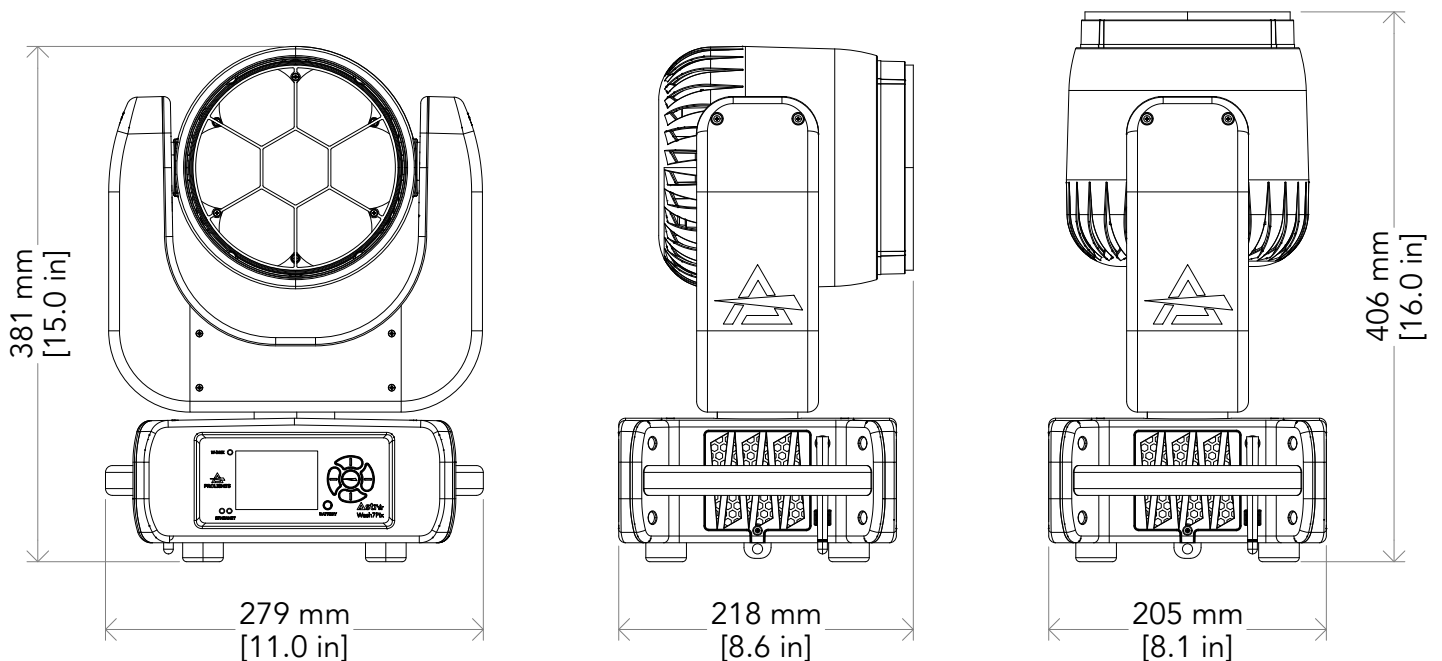

Astra Wash7Pix

ACCESSORIES

- 9513FXWL03 Ass. 3x2.5mm TH07 cable, 16A 3p 230V CEE plug, MENAC3FXW socket, L.3 m
- 9533FXWL03 Ass. 3x2.5mm TH07 cable, SHUKO plug, MENAC3FXW socket, L.3m
- 958225L03 3x2.5mm TH07 Cable, 16A 3p PwCon MXW, 16A 3p PwCon FXW, L. 3m
- C6002B Slim aluminum clamp, 200kg loading, 48-51mm tubes, M10 bolt, Black
- FCLAstrAW7PIX Flight case for 6 pcs of ASTRAWASH7PIX
- RSR0630B Steel security cable for hanging bodies, inox steel shackle, L=60 cm, black
- TOUR53415L03 Dmx cable HC5340. CANC5MXX XLR 5p->CANC5FXX XLR (f) 5p, L.3m
- WSBBF1G5 BlackBox F-1 G5 transmitter, 2,45GHz & 5.2/5,8 GHz, DMX/RDM, 512Ch
- WSBBF1G6 BlackBox F-1 G6 transrec, 512ch, 2.45GHz, DMX&RDM,Bluetooth,G3,G4,G4S, G5, CRMX
- WSBBR512G5 BlackBox R-512 G5 receiver 512Ch, 2.45GHz & 5.8GHz, DMX/RDM optional
- WSBBR512G6 BlackBox R-512 G6 receiver 512Ch, 2.45GHz,DMX&RDM,Bluetooth,G3,G4,G4S,G5,CRMX
- ASTRAW7PEC Egg Crate for ASTRAWASH7PIX
- OS24 Quick-lock omega bracket.
- UPBOX2 Firmware uploader kit, USB IN, 3-pin XLR DMX OUT

Astra Wash7Pix

TECHNICAL DRAWINGS