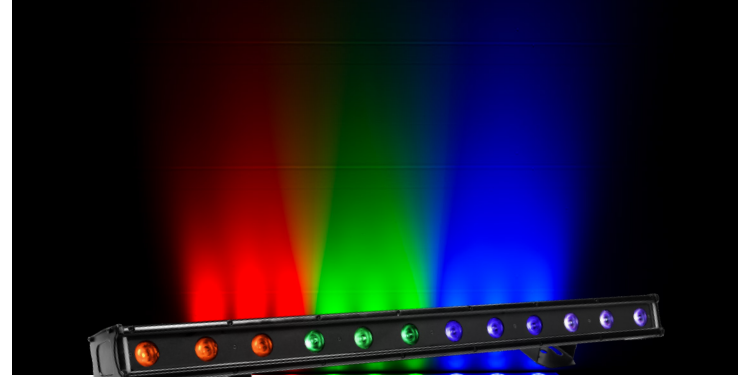

## LUMIPIX12UT

LUMIPIX12UT is a linear colour changer fitted with luminous high-efficiency 12x3W RGB LED. The management system is fully customisable in line with the user requirements, from 3 to 41 channels management mode pixel control and for the independent control of each individual LED. LUMIPIX12UT offers advanced capabilities for effects generation such as video or LED arrays-activated music. LUMIPIX12UT can be also controlled wireless through the optional USB WIFI transceiver in combination with WIFIBOX and SmartColor app.

- Source: 12x3W RGB LEDs
- Luminous flux: 1247lm
- Beam angle: 15°
- Colour mixing: RGB/FC
- Colour wheel: virtual colour wheel with presets
- Sound mode: music activation through internal microphone and sensitivity control
- Protocols: DMX512
- DMX channels: 3/4/6/7/8/9/12/18/36/41channel
- Pixel control: pixel2pixel control
- IR: infrared sensor controlled by remote
- Power consumption (at 230V): 50.5W
- Output (at 230V): 47 units on a single power line
- Data: USB port for USB WIFI transmitter (optional)
- Signal connection: XLR 3p IN/OUT connectors
- Power connection: IEC IN/OUT connectors
- IP rating: 33
- Dimensions (WxHxD): 987x49x157mm
- Weight: 2.8kg

## LUMIPIX12TRIIP

LUMIPIX12TRIIP is a 1 m long outdoor linear colour changer equipped with 12 high-efficiency RGB/full colour LED (3W each). The control system is fully customisable allowing pixel control and independent selection of each LED from 3 to 36 channels. LUMIPIX12TRIIP offers advanced possibilities in effect generation as LED video or sound activated arrays.