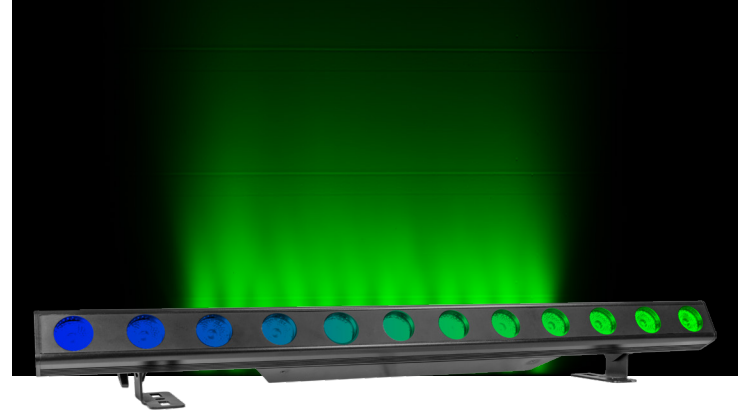

LUMIPIX15IP

LUMIPIX15IP is a tour-ready LED pixel batten conceived to be fully versatile and perform outdoor, delivering advanced brightness and colour mixing by offering individual pixel control of each cell. The robust die-cast aluminium structure with omega quick lock socket on the bracket and the waterproof power and signal connector make LUMIPIX15IP suitable for the most demanding environments.

- Source: 15x10W RGBW LEDs
- Luminous flux: 3587lm
- Beam angle: 16°
- Colour mixing: RGBW/FC
- Colour wheel: virtual colour wheel with presets
- Pixel patterns: pre-programmed dynamic and static patterns
- Protocols: DMX512
- DMX channels: 4/6/10/60/65channel
- Pixel control: pixel2pixel control
- W-DMX: included, wireless solution receiver
- Power consumption (at 230V): 161W
- Output (at 230V): 23 units on a single power line
- Signal connection: Seetronic XLR 5p IN/OUT connectors
- Power connection: Seetronic powerKon waterproof IN/OUT connectors
- IP rating: 65 for outdoor events
- Dimensions (WxHxD): 996x205x160mm
- Weight: 8.6kg

LUMIPIX12QTOUR

LUMIPIX12QTOUR is a 100 cm linear LED batten designed for professional use granting unprecedented chromatic performance. The super-slim design combined with its extreme colour precision and light output make LUMIPIX12QTOUR a highly flexible and versatile solution for any kind of application or venue such as architectural, cyclorama, wall-washer, pixel effect or blinder.