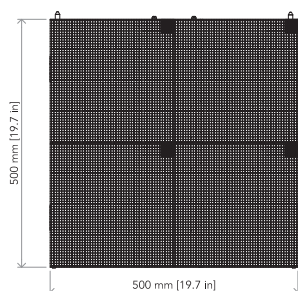

TECHICAL DRAWINGS

For more product info and downloads visit our website

PROLIGHTS is a trademark of
MUSIC & LIGHTS S.r.l.
musiclights.it

Via A. Olivetti snc
04026 - Minturno (LT) ITALY
Tel: +39 0771 72190

prolights.it
info@prolights.it