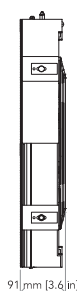

TECHICAL DRAWINGS