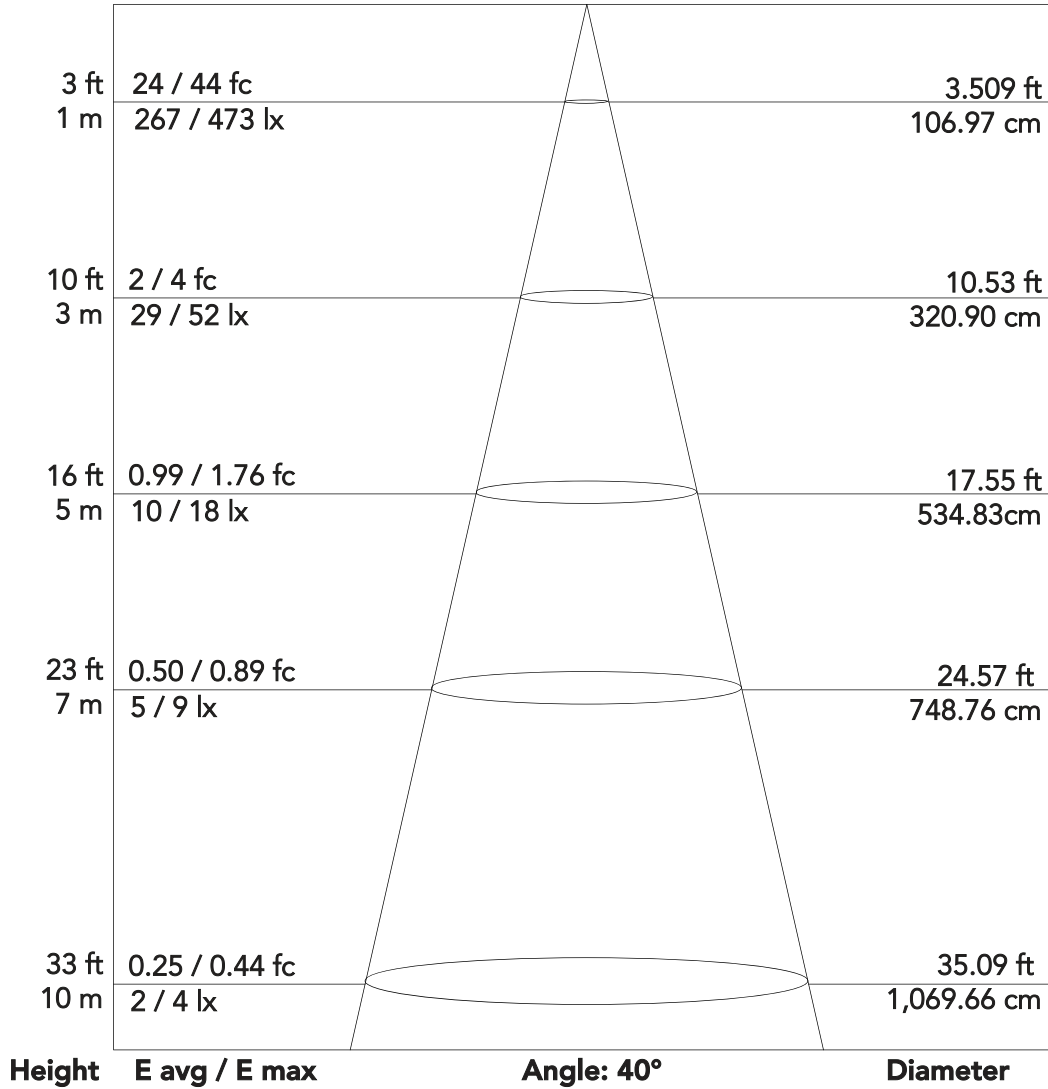

Photometrics

Flux out: 258 lm

Note: the Curves indicate the illuminated area and the average illumination when the luminaire is at different distance