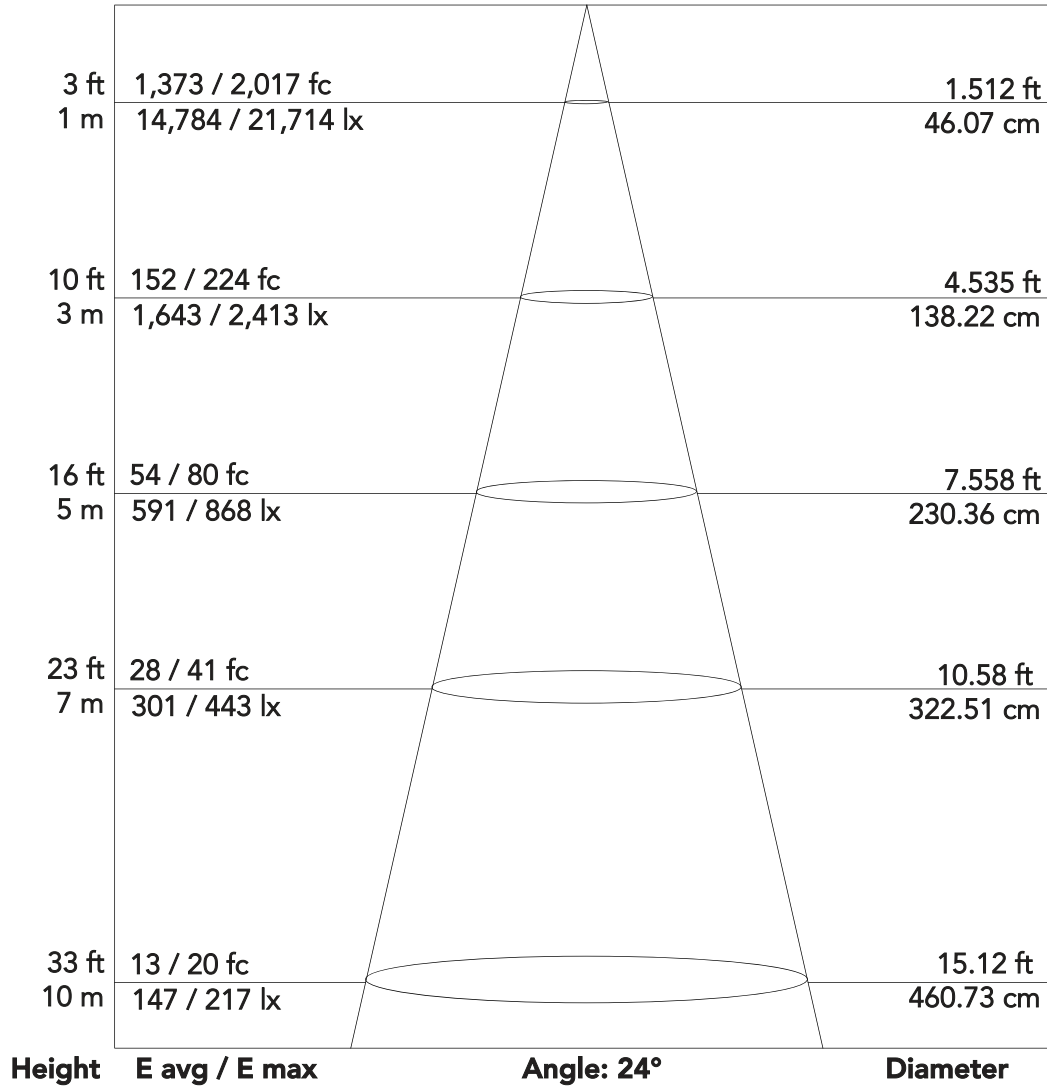

ArenaCob 4FC - FULL (24°)

4x75 W IP65 multifunctional full colour LED blinder

Photometrics

Flux out: 2,476 lm

Note: the Curves indicate the illuminated area and the average illumination when the luminaire is at different distance

ArenaCob 4FC - Red (24°)

4x75 W IP65 multifunctional full colour LED blinder

Photometrics

Flux out: 517 lm

Note: the Curves indicate the illuminated area and the average illumination when the luminaire is at different distance