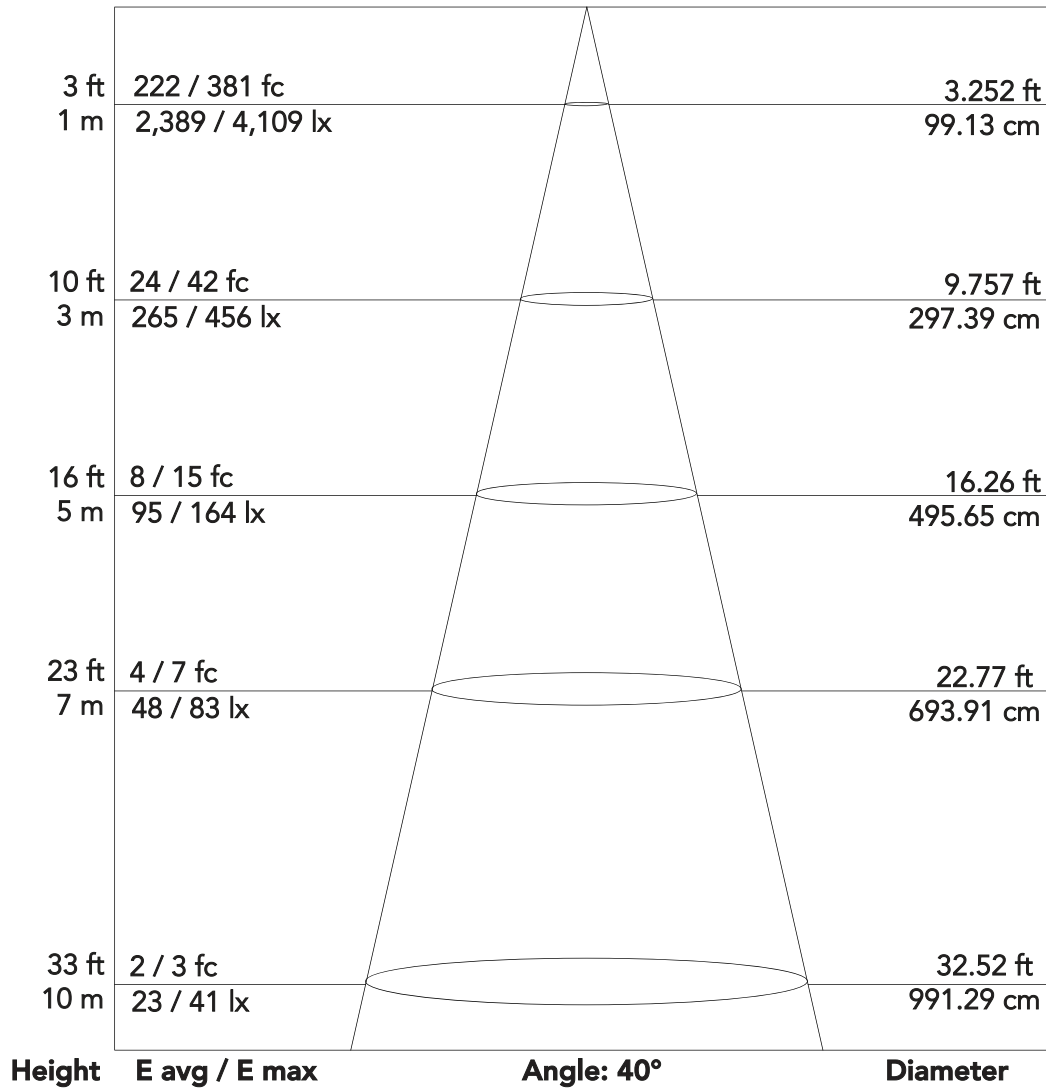

Photometrics

Flux out: 1,949 lm

Note: the Curves indicate the illuminated area and the average illumination when the luminaire is at different distance