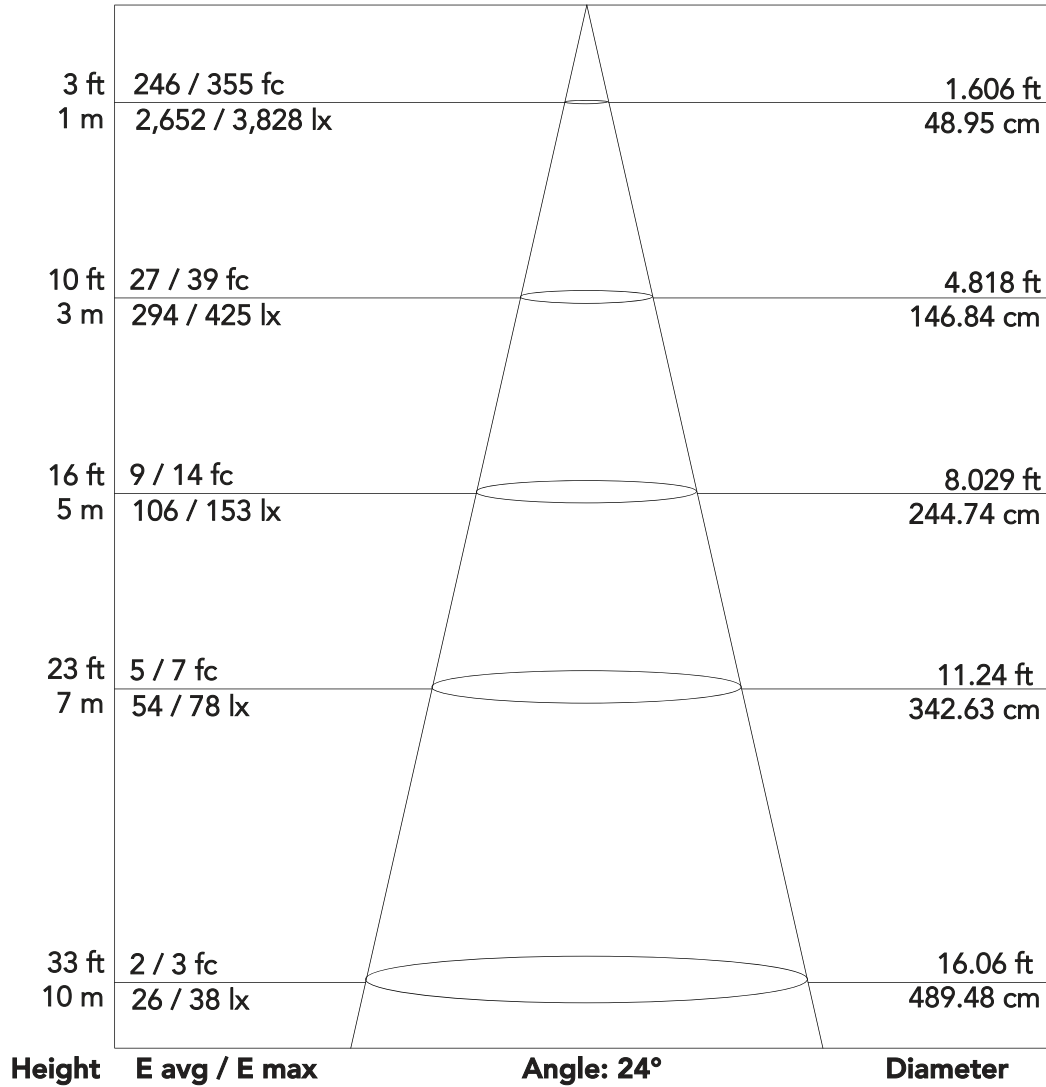

ArenaCob 4FC - FULL (24°)

4x75 W IP65 multifunctional full colour LED blinder

Photometrics

Flux out: 2,476 lm

Note: the Curves indicate the illuminated area and the average illumination when the luminaire is at different distance

ArenaCob 4FC - Red (24°)

4x75 W IP65 multifunctional full colour LED blinder

Photometrics

Flux out: 517 lm

Note: the Curves indicate the illuminated area and the average illumination when the luminaire is at different distance