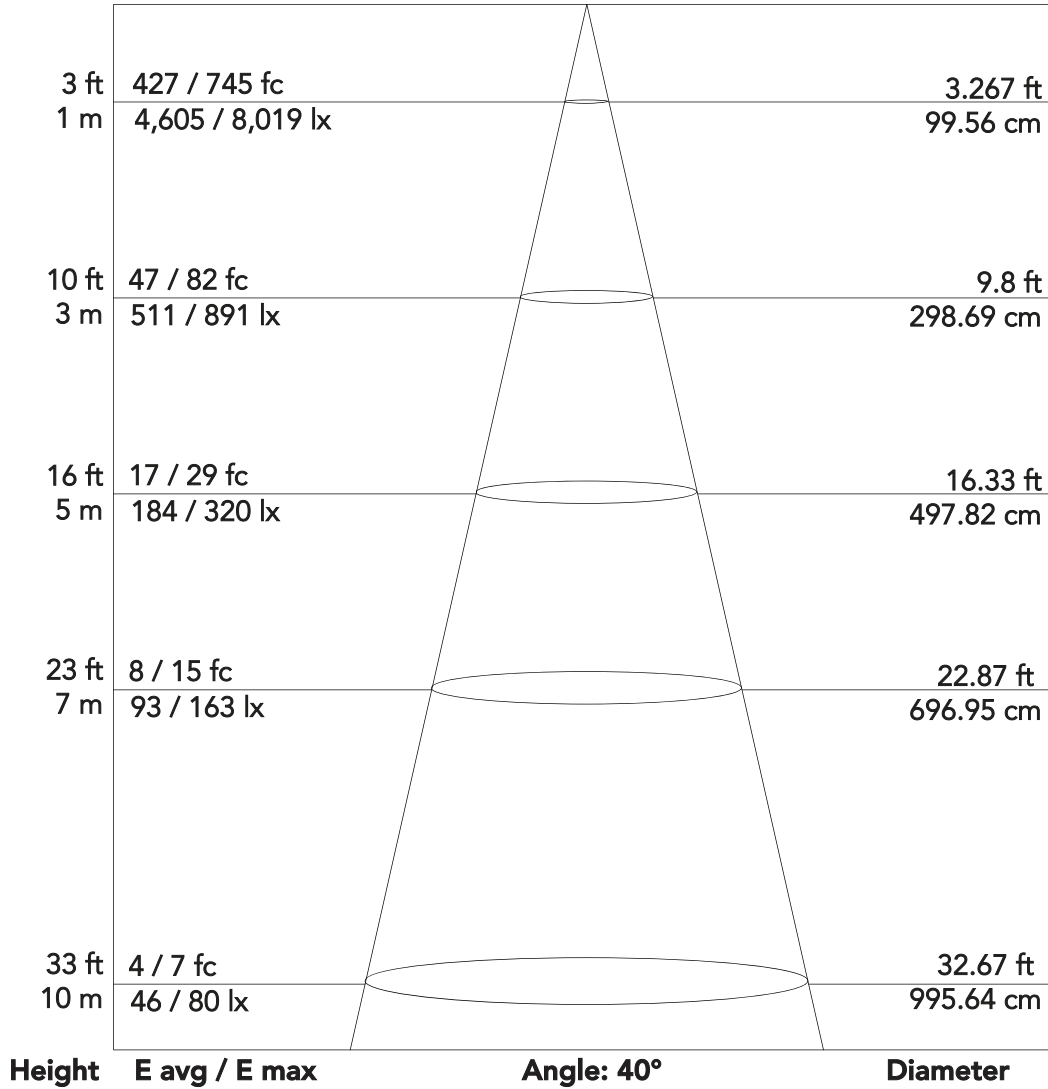

Photometrics

Flux out: 3,756 lm

Note: the Curves indicate the illuminated area and the average illumination when the luminaire is at different distance