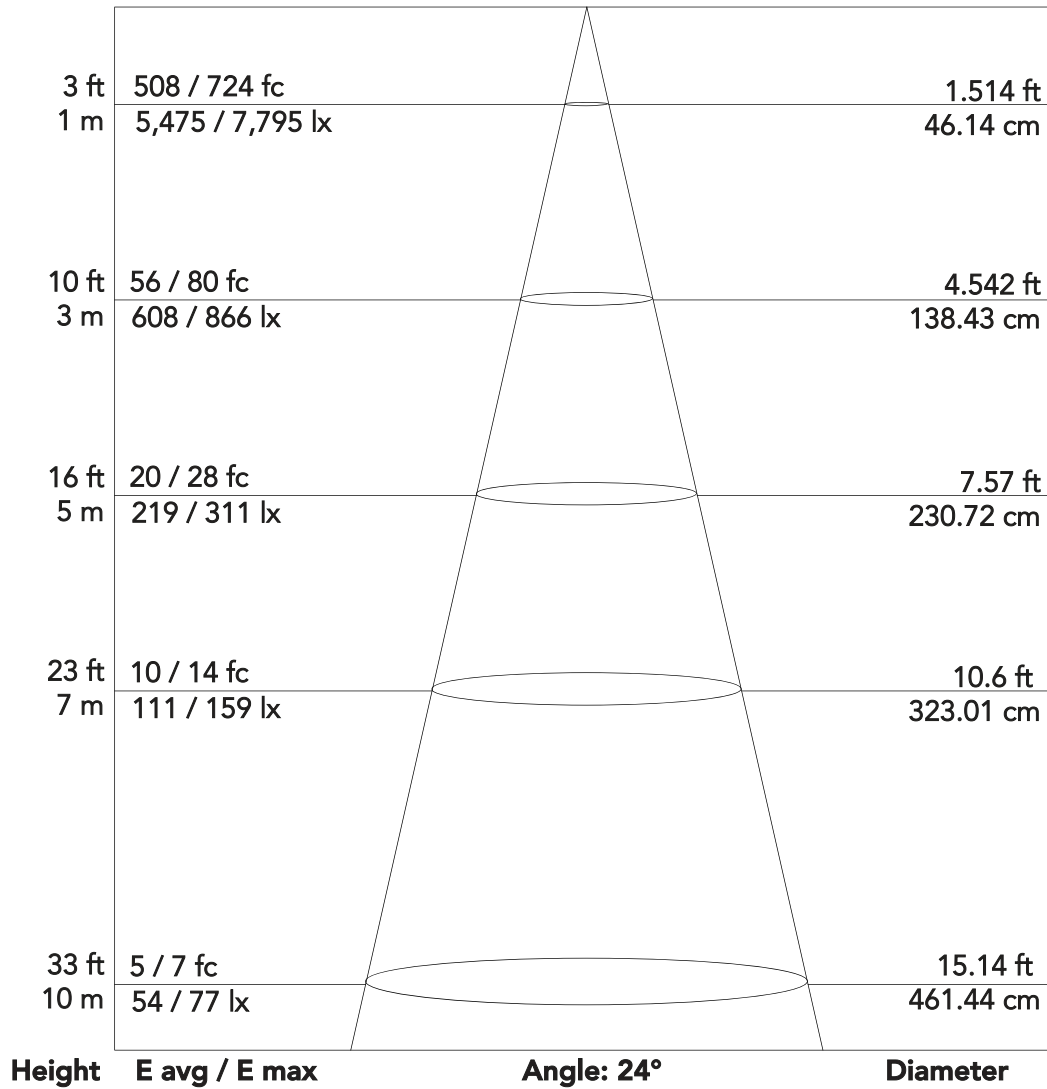

ArenaCob 4FC - FULL (24°)

4x75 W IP65 multifunctional full colour LED blinder

Photometrics

Flux out: 2,476 lm

Note: the Curves indicate the illuminated area and the average illumination when the luminaire is at different distance

ArenaCob 4FC - Red (24°)

4x75 W IP65 multifunctional full colour LED blinder

Photometrics

Flux out: 517 lm

Note: the Curves indicate the illuminated area and the average illumination when the luminaire is at different distance

ArenaCob 4FC - Green (24°)

4x75 W IP65 multifunctional full colour LED blinder

Photometrics

Flux out: 916 lm

Note: the Curves indicate the illuminated area and the average illumination when the luminaire is at different distance