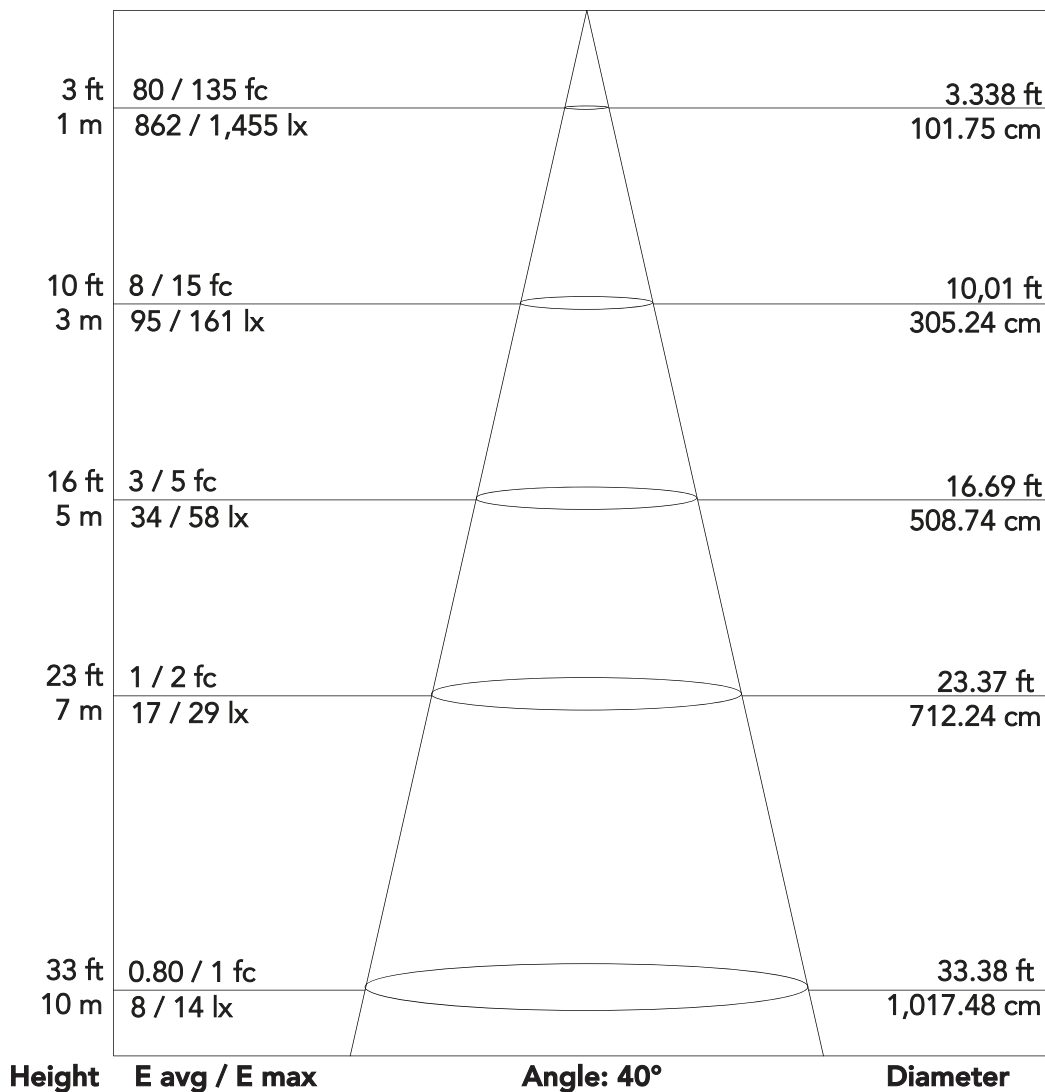

Photometrics

Flux out: 703 lm

Note: the Curves indicate the illuminated area and the average illumination when the luminaire is at different distance