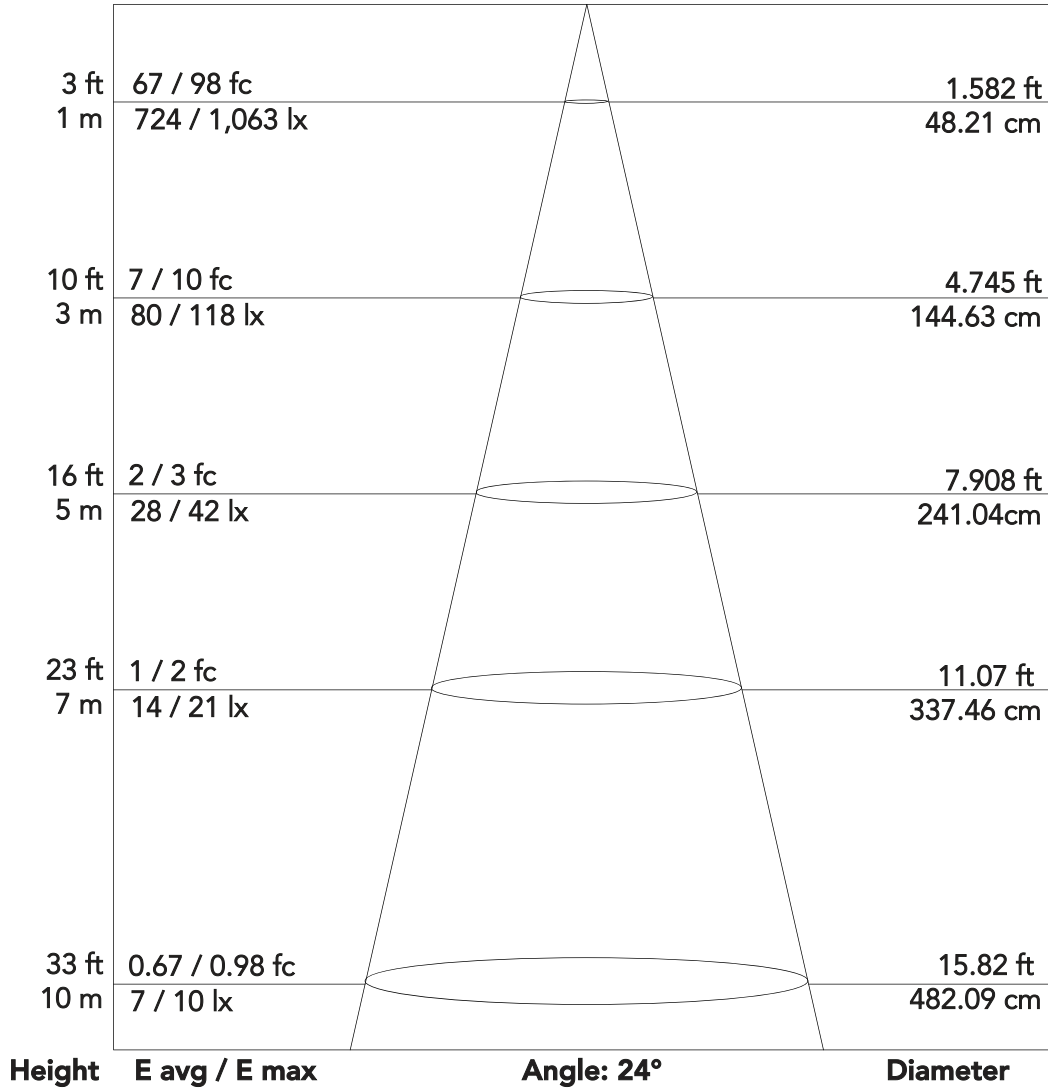

Photometrics

Flux out: 141 lm

Note: the Curves indicate the illuminated area and the average illumination when the luminaire is at different distance