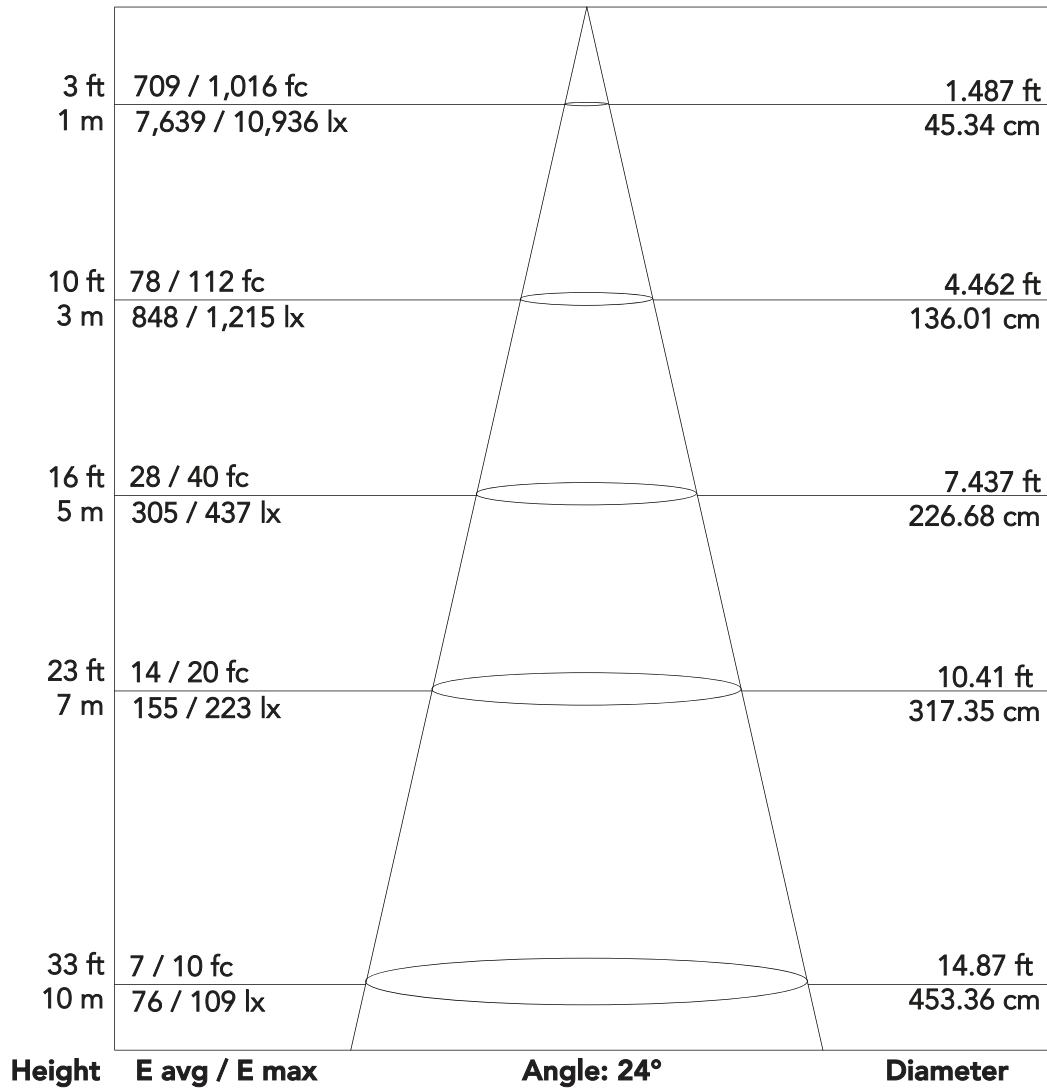

Photometrics

Flux out: 1,279 lm

Note: the Curves indicate the illuminated area and the average illumination when the luminaire is at different distance