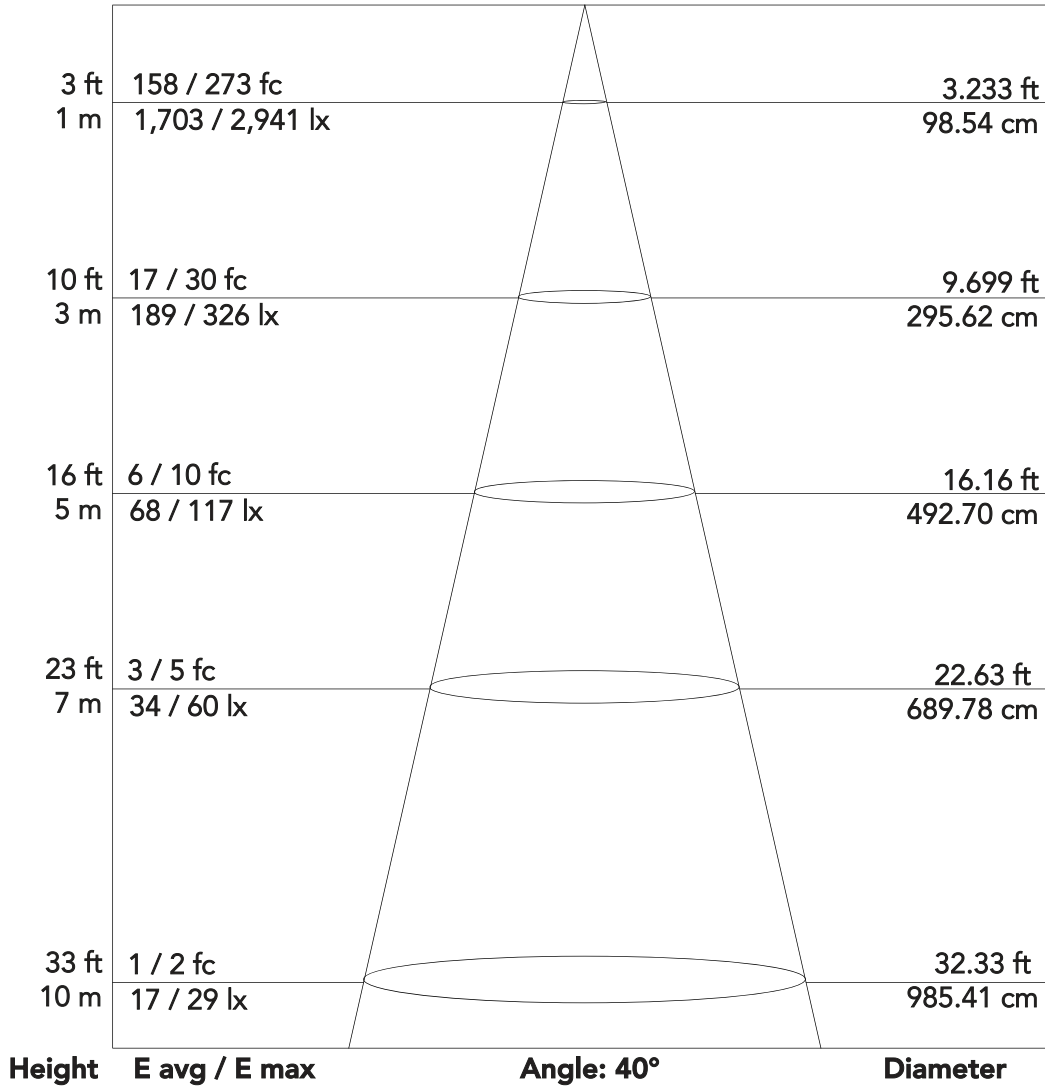

Photometrics

Flux out: 1,389 lm

Note: the Curves indicate the illuminated area and the average illumination when the luminaire is at different distance