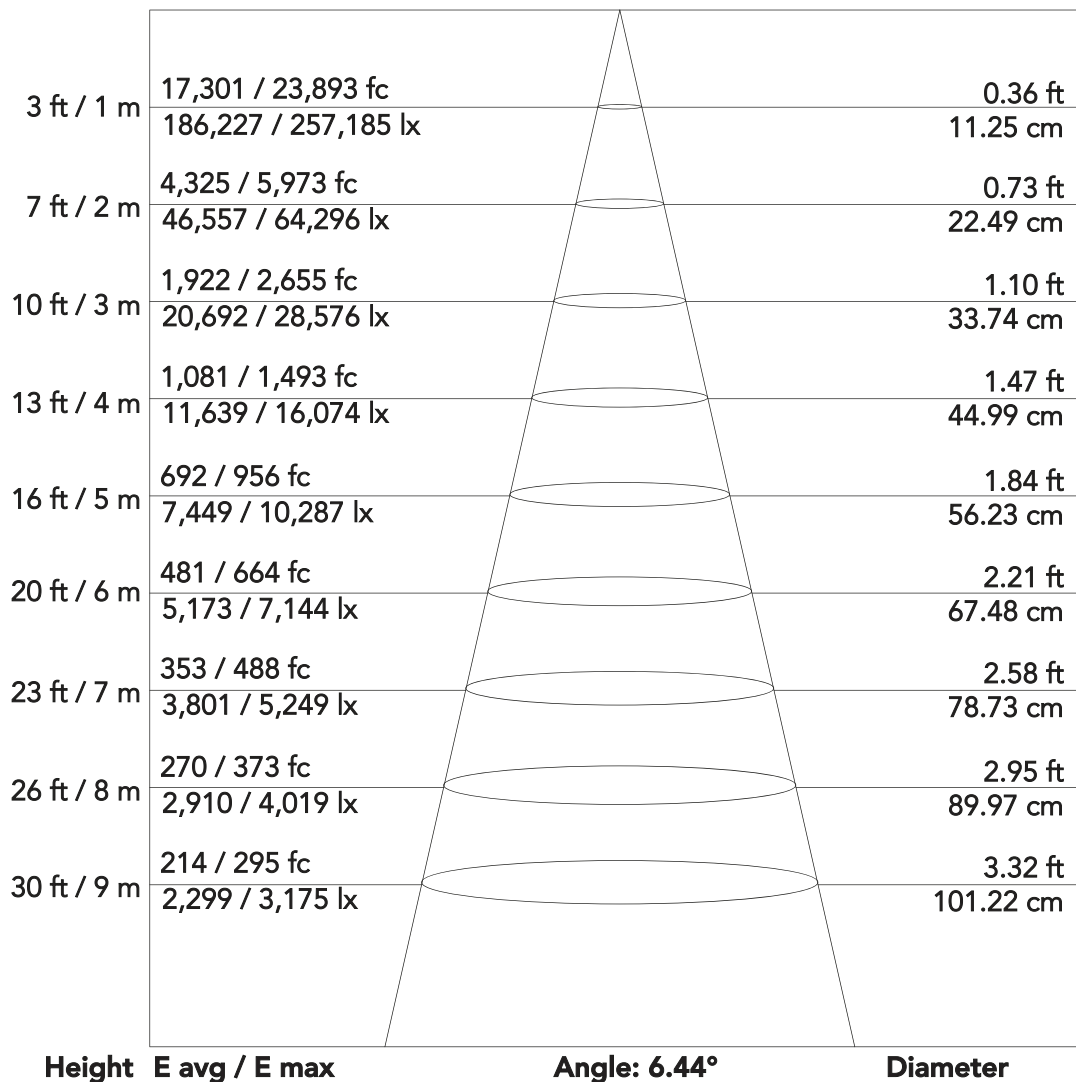

# Diamond 19 - RGBW/FC (6°)

19x15 W moving LED wash with pixel effects

## Photometrics

**Flux out: 2,189 lm**

Note: the Curves indicate the illuminated area and the average illumination when the luminaire is at different distance

# Diamond 19 - RGBW/FC (66°)

19x15 W moving LED wash with pixel effects

## Photometrics

**Flux out: 2,037 lm**

**Height** E avg / E max

**Angle: 23.01°**

**Diameter**

Note: the Curves indicate the illuminated area and the average illumination when the luminaire is at different distance