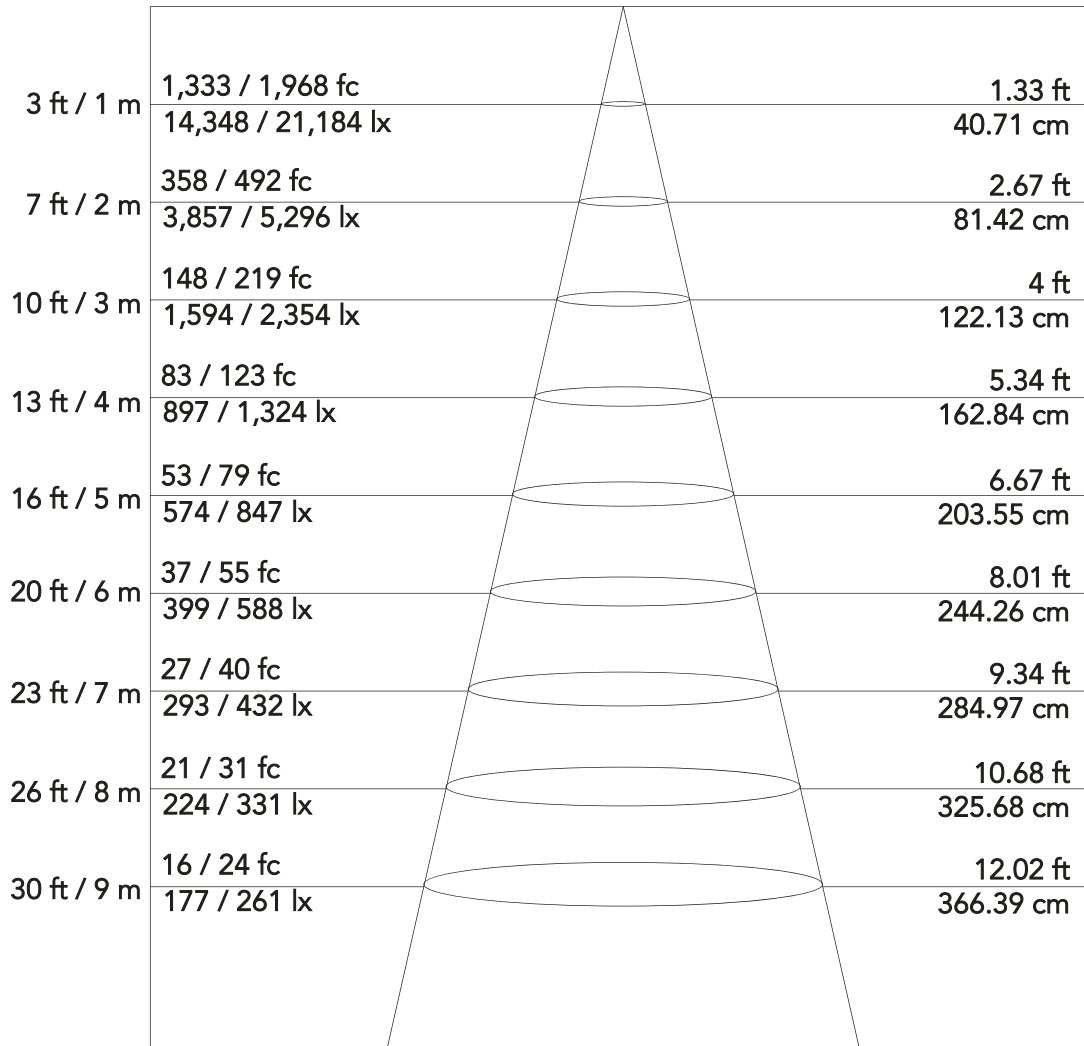

# Diamond 19 - RGBW/FC (6°)

19x15 W moving LED wash with pixel effects

## Photometrics

**Flux out: 2,189 lm**

Note: the Curves indicate the illuminated area and the average illumination when the luminaire is at different distance

# Diamond 19 - RGBW/FC (66°)

19x15 W moving LED wash with pixel effects

## Photometrics

**Flux out: 2,037 lm**

**Height** E avg / E max

**Angle: 23.01°**

**Diameter**

Note: the Curves indicate the illuminated area and the average illumination when the luminaire is at different distance