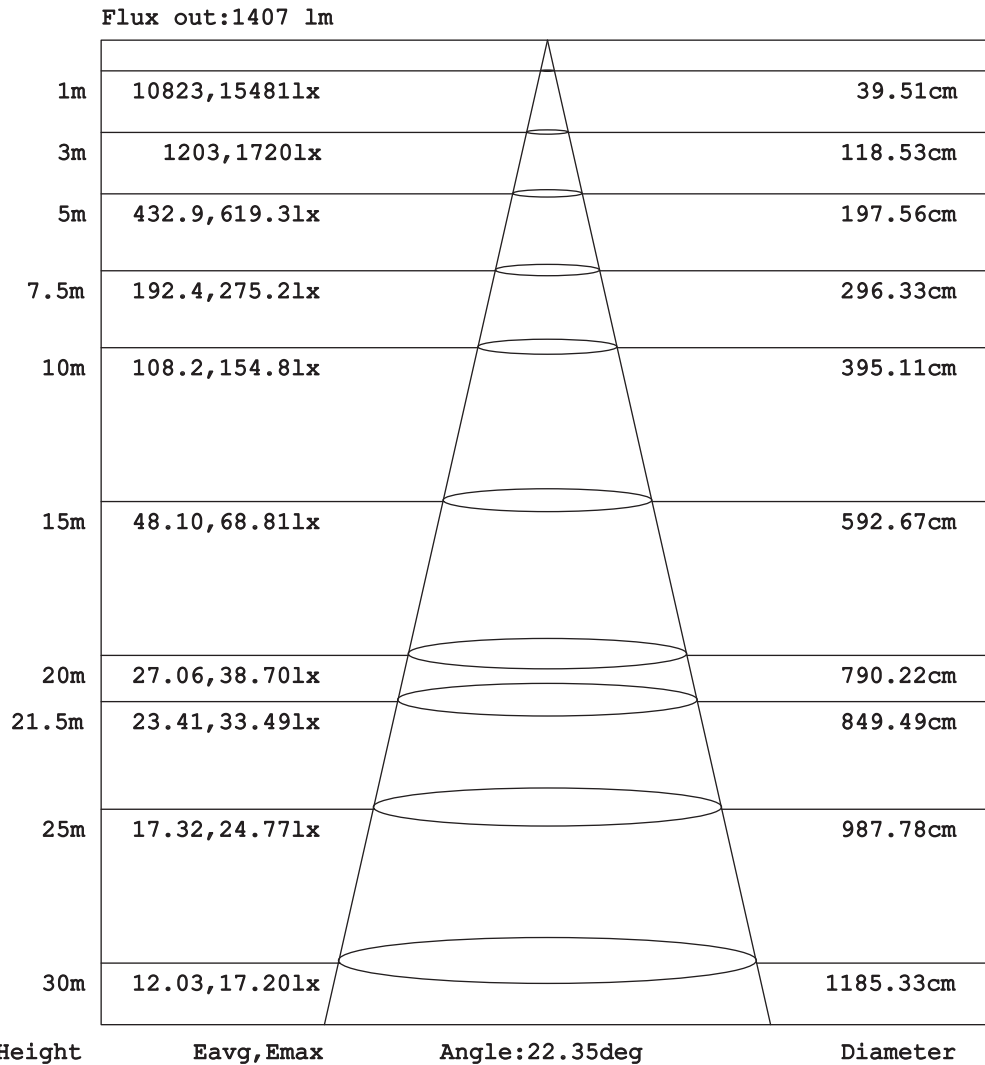

# DIAMOND19CC - RGBW (66°)

19 X 15W moving LED wash with pixel effects

## Goniophotometers Diagram

Note: The Curves indicate the illuminated area and the average illumination when the luminaire is at different distance.

# DIAMOND19CC - RGBW (6°)

19 X 15W moving LED wash with pixel effects