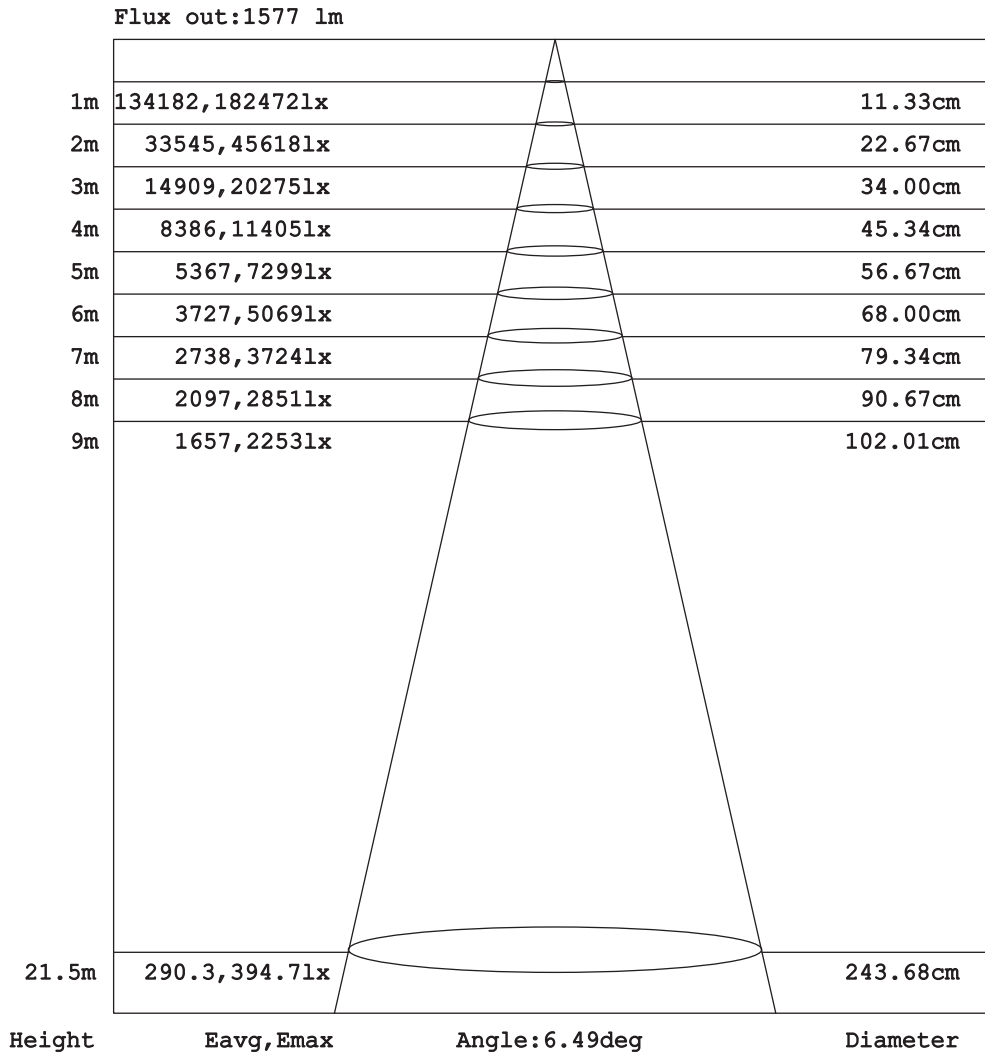

# DIAMOND19CC - RGBW (66°)

19 X 15W moving LED wash with pixel effects

## Goniophotometers Diagram

Note: The Curves indicate the illuminated area and the average illumination when the luminaire is at different distance.

# DIAMOND19CC - RGBW (6°)

19 X 15W moving LED wash with pixel effects