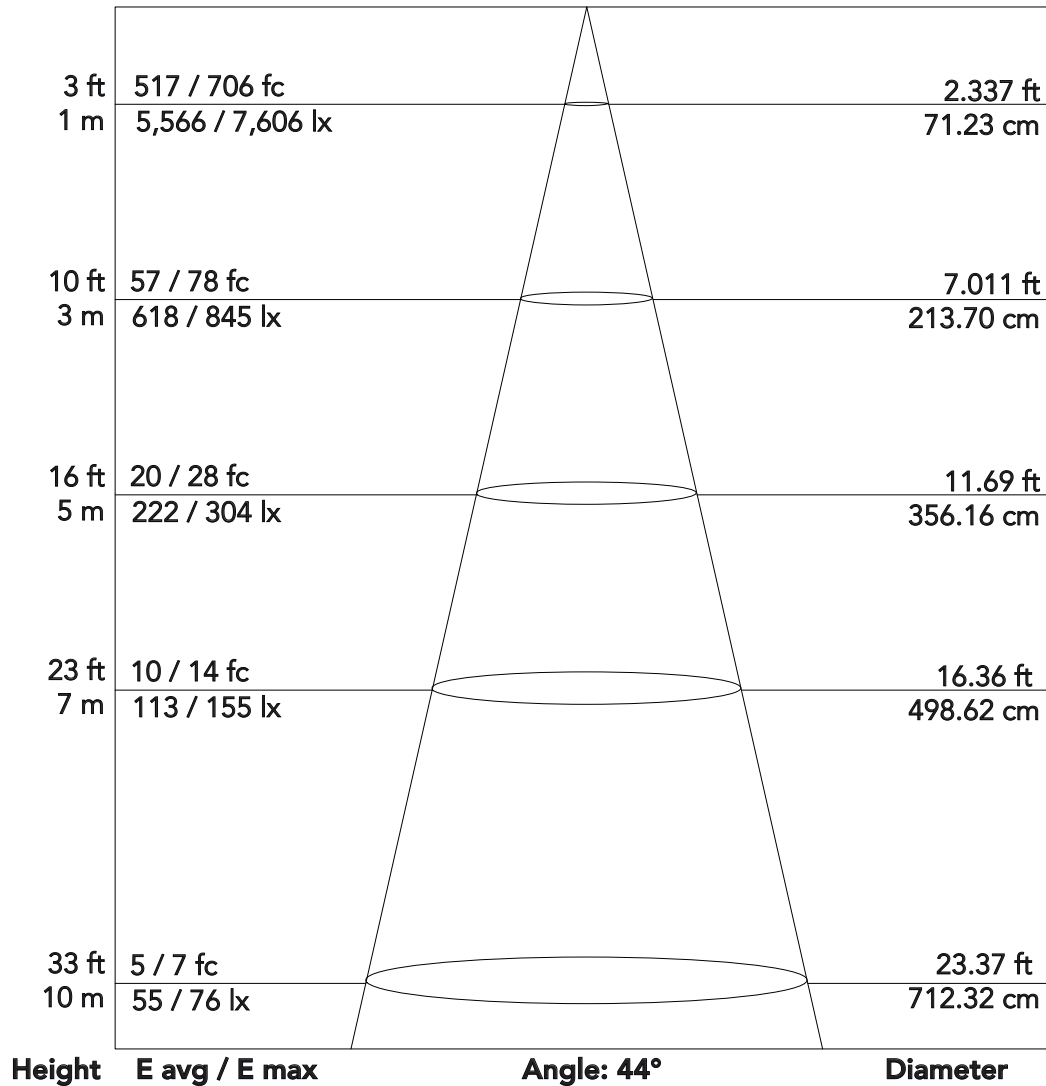

# MosaicoJR - (14°)

70 W outdoor zoomable LED image projector

## Photometrics

**Flux out: 1,632 lm**

Note: the Curves indicate the illuminated area and the average illumination when the luminaire is at different distance

# MosaicoJR - (44°)

70 W outdoor zoomable LED image projector

## Photometrics

**Flux out: 2,317 lm**

Note: the Curves indicate the illuminated area and the average illumination when the luminaire is at different distance