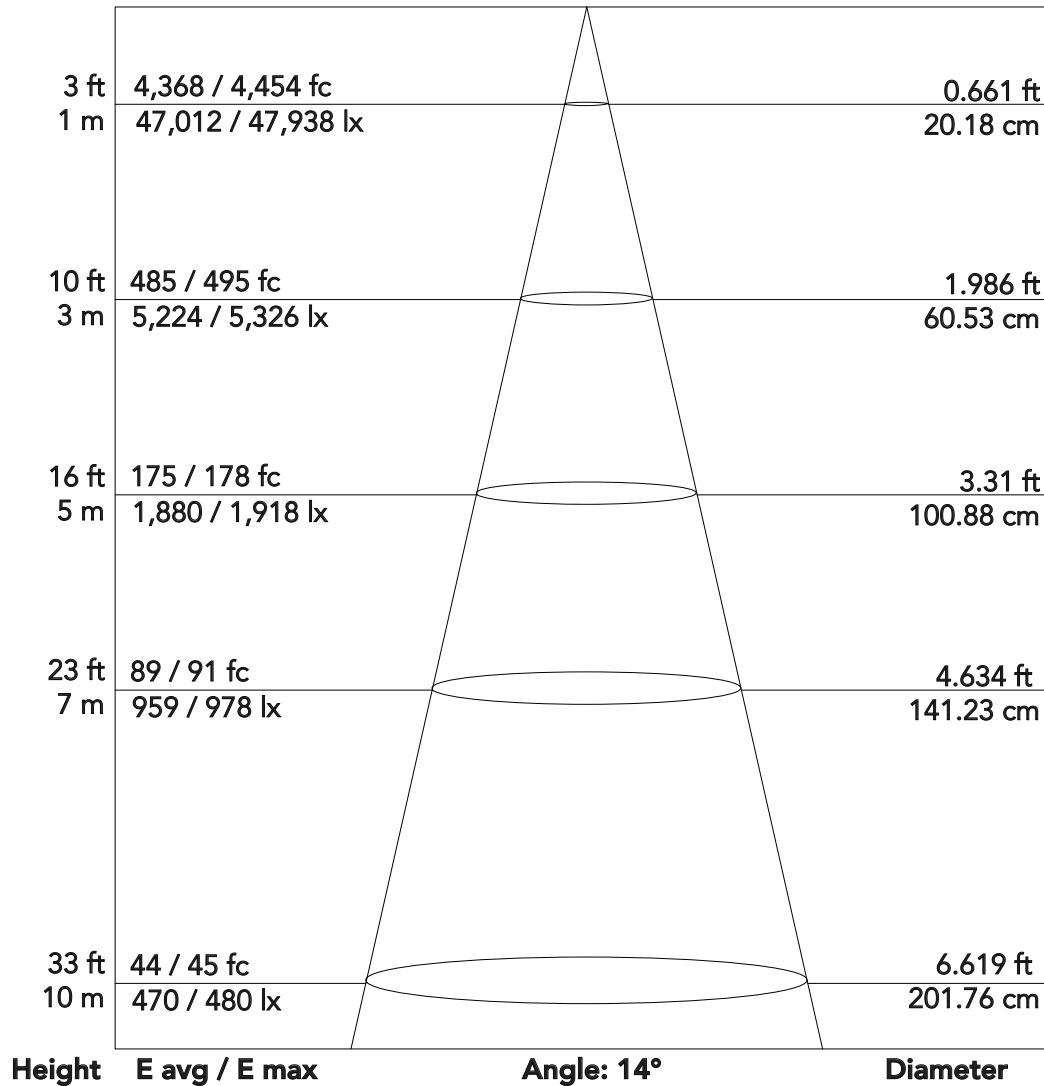

# MosaicoJR - (14°)

70 W outdoor zoomable LED image projector

## Photometrics

**Flux out: 1,632 lm**

Note: the Curves indicate the illuminated area and the average illumination when the luminaire is at different distance

# MosaicoJR - (44°)

70 W outdoor zoomable LED image projector

## Photometrics

**Flux out: 2,317 lm**

Note: the Curves indicate the illuminated area and the average illumination when the luminaire is at different distance