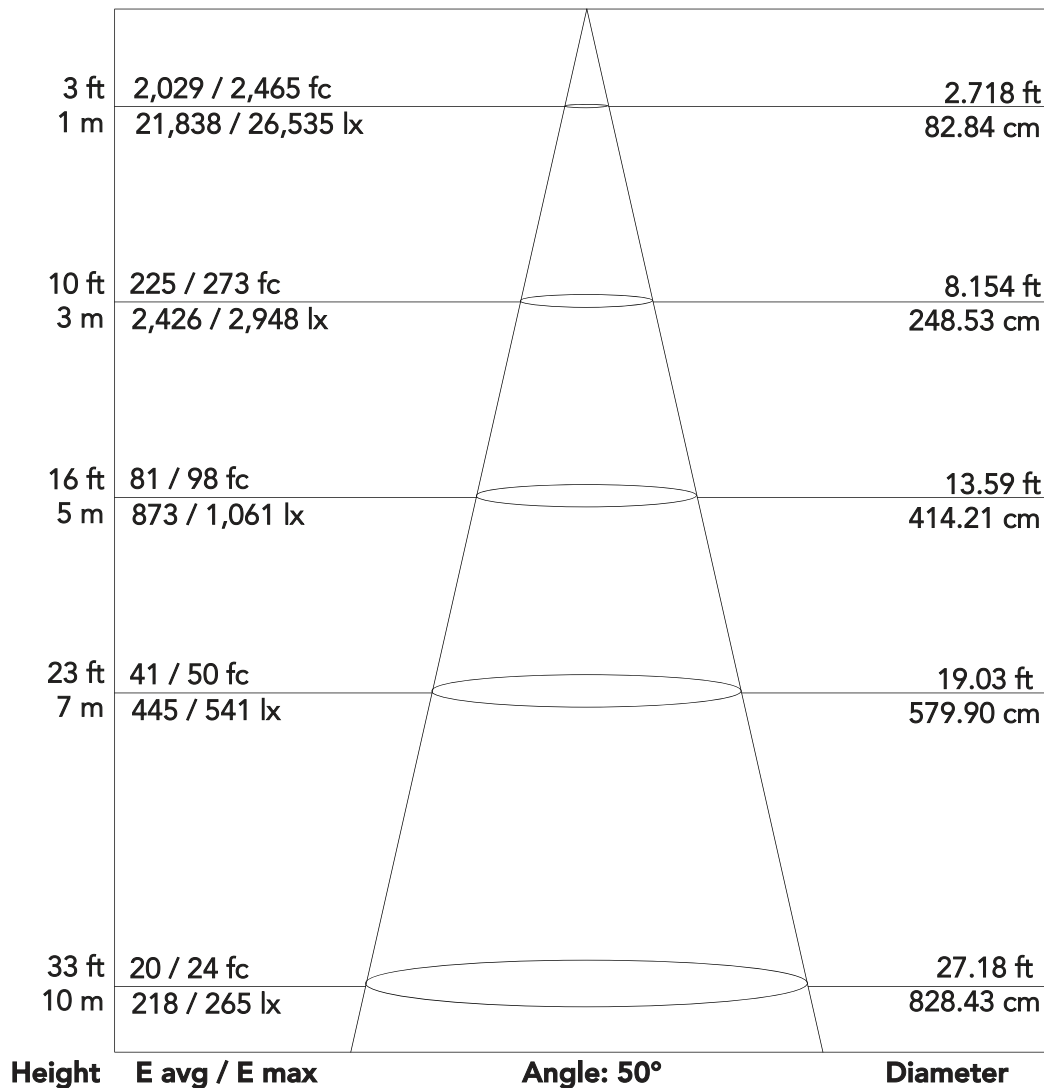

## Photometrics

**Flux out: 4,974 lm**

Note: the Curves indicate the illuminated area and the average illumination when the luminaire is at different distance

## Photometrics

**Flux out: 11,555 lm**

Note: the Curves indicate the illuminated area and the average illumination when the luminaire is at different distance

# MosaicoXL - (50°)

540 W IP66 zoomable LED image projector with CMY and framing shutters

## Photometrics

**Flux out: 12,361 lm**

Note: the Curves indicate the illuminated area and the average illumination when the luminaire is at different distance