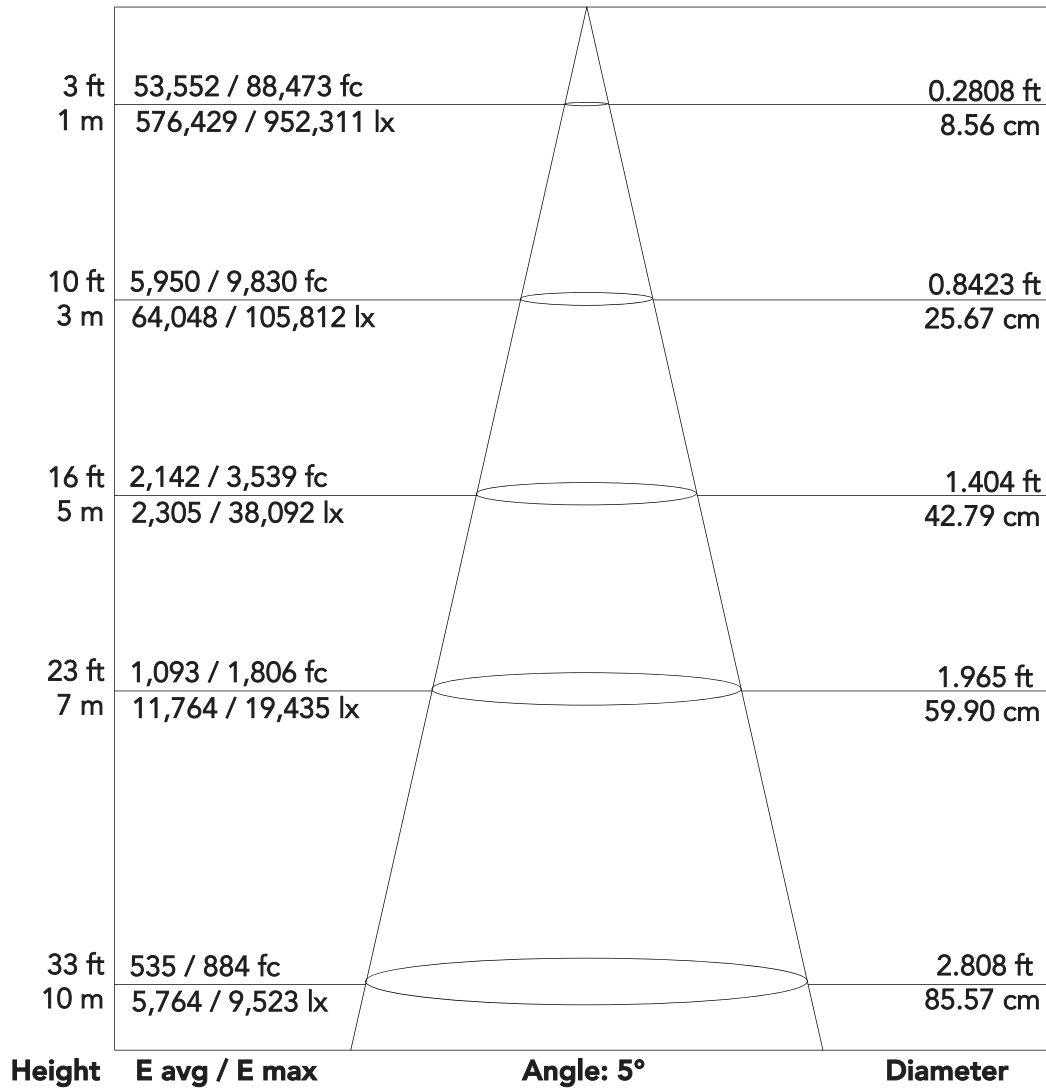

# MosaicoXL - (5°)

540 W IP66 zoomable LED image projector with CMY and framing shutters

## Photometrics

**Flux out: 4,974 lm**

Note: the Curves indicate the illuminated area and the average illumination when the luminaire is at different distance

## Photometrics

**Flux out: 11,555 lm**

Note: the Curves indicate the illuminated area and the average illumination when the luminaire is at different distance

## Photometrics

**Flux out: 12,361 lm**

Note: the Curves indicate the illuminated area and the average illumination when the luminaire is at different distance