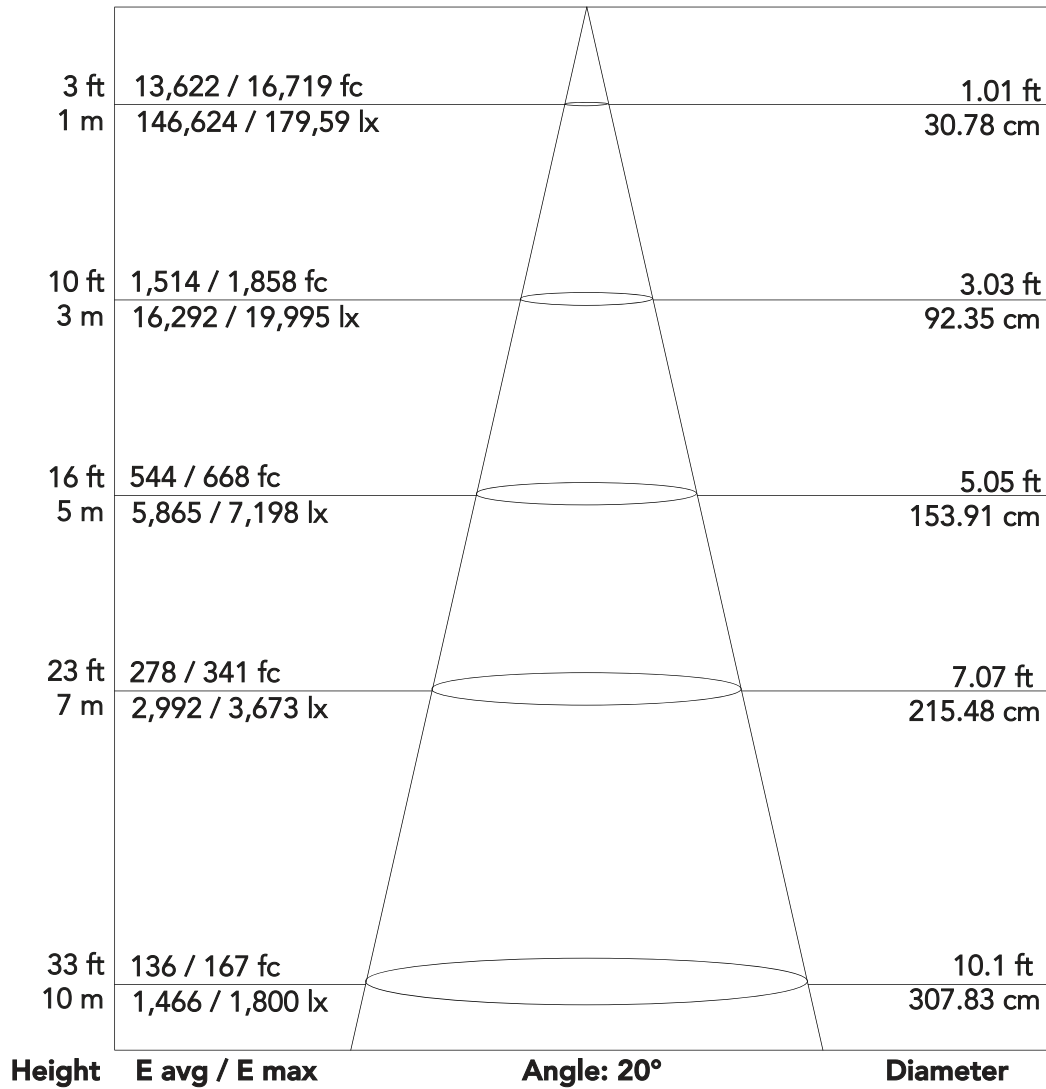

## Photometrics

**Flux out: 4,974 lm**

Note: the Curves indicate the illuminated area and the average illumination when the luminaire is at different distance

# MosaicoXL - (20°)

540 W IP66 zoomable LED image projector with CMY and framing shutters

## Photometrics

**Flux out: 11,555 lm**

Note: the Curves indicate the illuminated area and the average illumination when the luminaire is at different distance

## Photometrics

**Flux out: 12,361 lm**

Note: the Curves indicate the illuminated area and the average illumination when the luminaire is at different distance