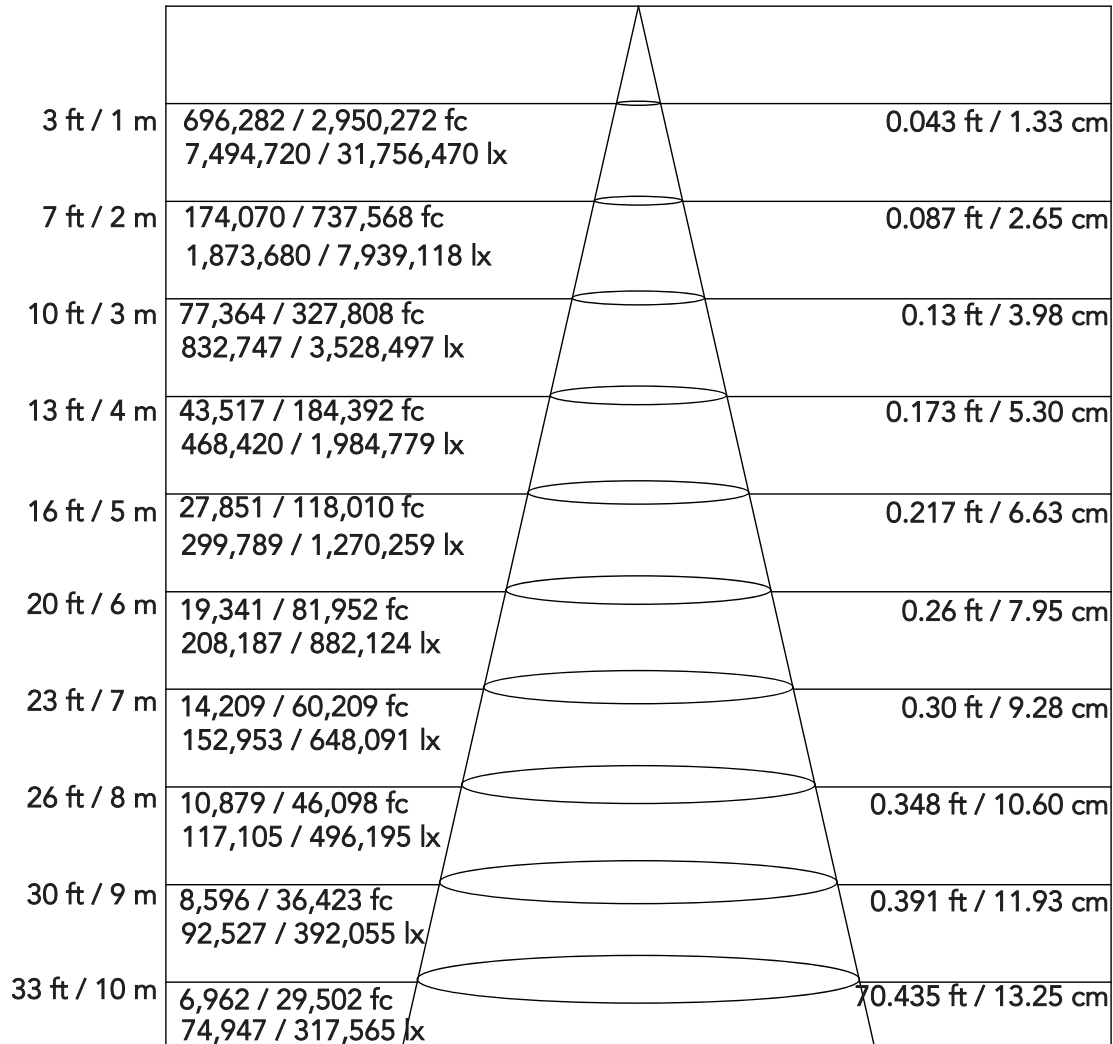

PanoramaPAB - CMY (2°)

440 W IP65 moving beam light with colour mixing

Photometrics

Flux out: 1,793 lm

Height E avg / E max

Angle: 2°

Diameter

Note: the Curves indicate the illuminated area and the average illumination when the luminaire is at different distance