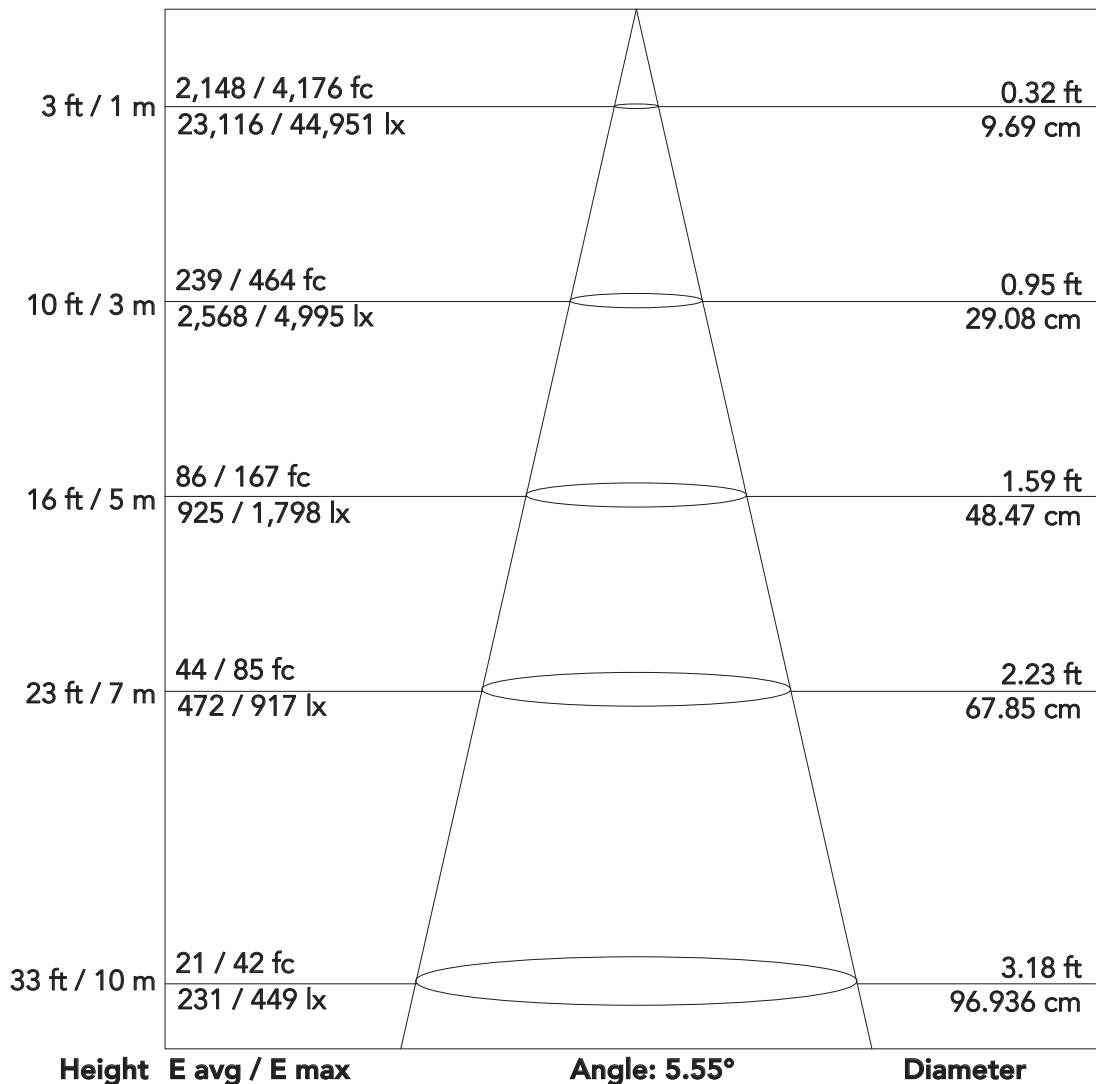

Pin SpotTU - FULL (6°)

13 W professional LED Pin Spot

Photometrics

Flux out: 199.5 lm

Note: the Curves indicate the illuminated area and the average illumination when the luminaire is at different distance