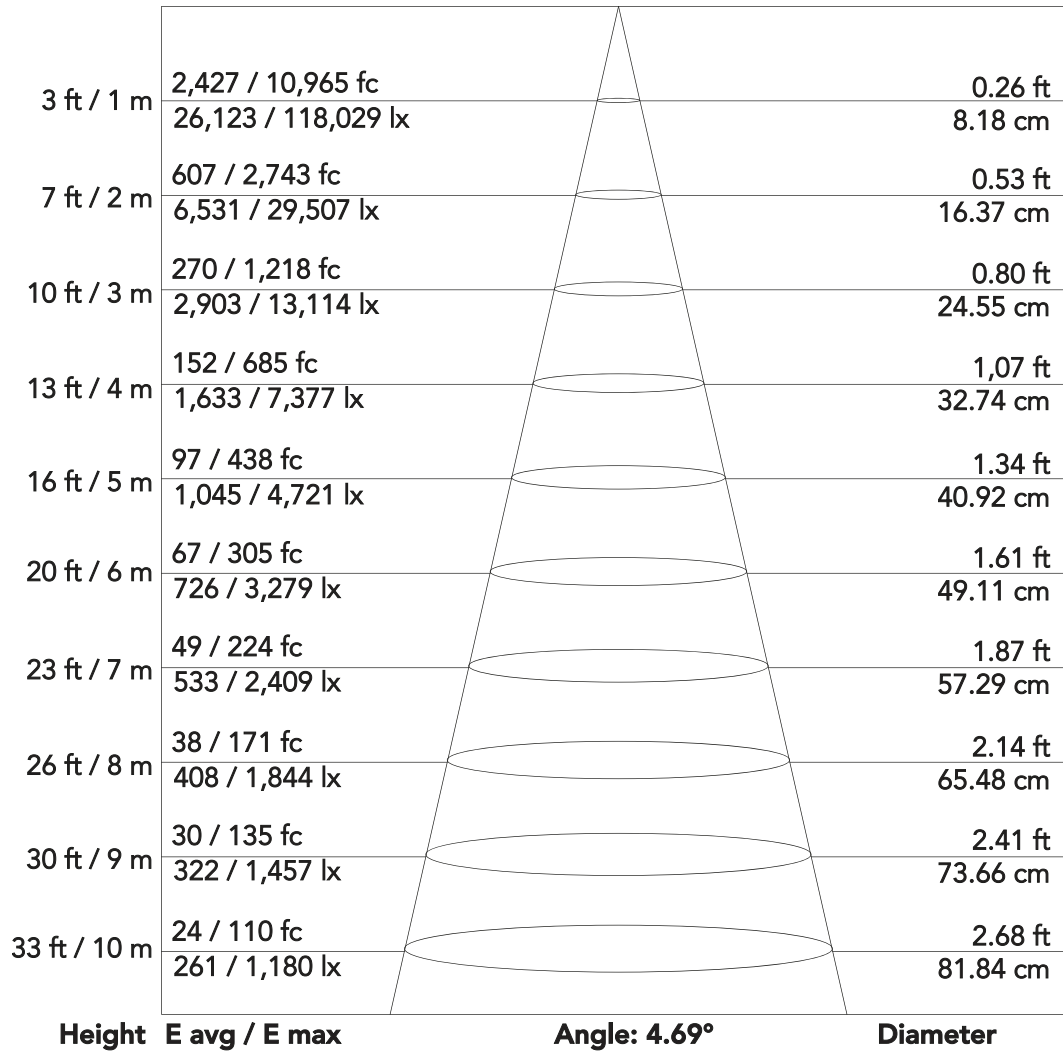

Pixie Beam - FULL (4.5°)

60 W single source moving LED beam luminaire with continuous rotation

Photometrics

Flux out: 225.4 lm

Note: the Curves indicate the illuminated area and the average illumination when the luminaire is at different distance