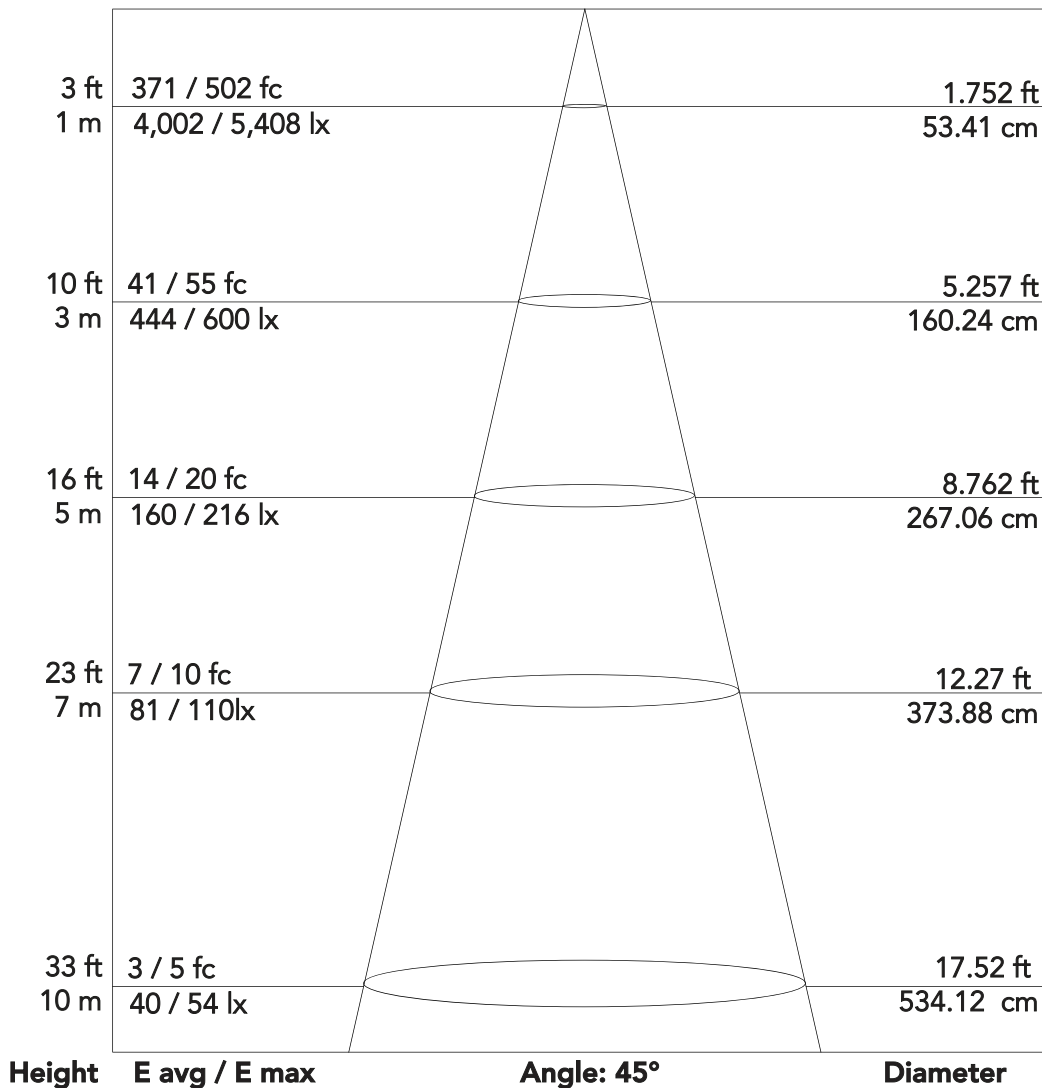

PixieWASHXB - FULL (45°)

280 W single lens RGB and Warm White moving wash luminaire

Photometrics

Flux out: 1,862 lm

Note: the Curves indicate the illuminated area and the average illumination when the luminaire is at different distance

PixieWASHXB - Red (45°)

280 W single lens RGB and Warm White moving wash luminaire

Photometrics

Flux out: 332 lm

Note: the Curves indicate the illuminated area and the average illumination when the luminaire is at different distance

PixieWASHXB - Green (45°)

280 W single lens RGB and Warm White moving wash luminaire

Photometrics

Flux out: 902 lm

Note: the Curves indicate the illuminated area and the average illumination when the luminaire is at different distance