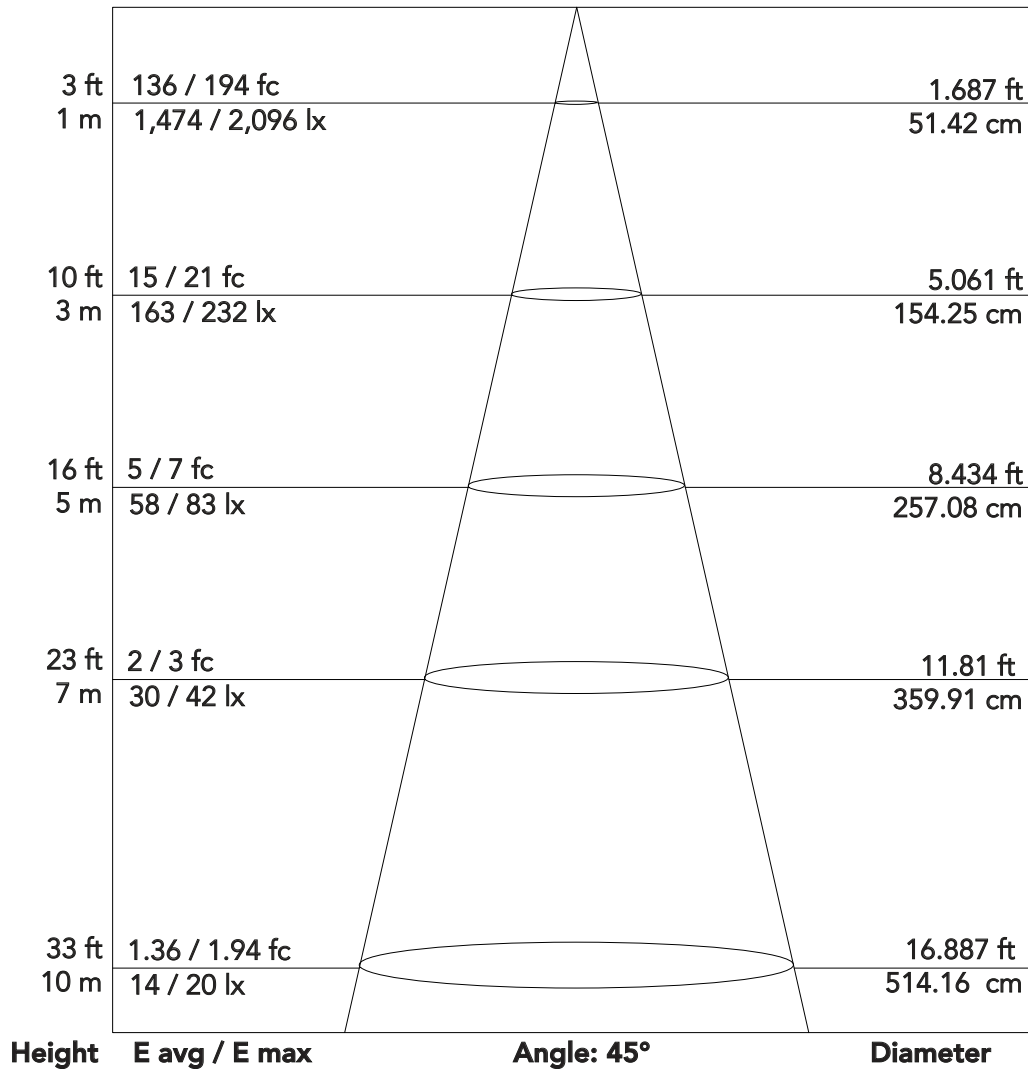

PixieWASHXB - White (6°)

280 W single lens RGB and Warm White moving wash luminaire

Photometrics

Flux out: 658 lm

Note: the Curves indicate the illuminated area and the average illumination when the luminaire is at different distance

PixieWASHXB - FULL (45°)

280 W single lens RGB and Warm White moving wash luminaire

Photometrics

Flux out: 1,862 lm

Note: the Curves indicate the illuminated area and the average illumination when the luminaire is at different distance

PixieWASHXB - Red (45°)

280 W single lens RGB and Warm White moving wash luminaire

Photometrics

Flux out: 332 lm

Note: the Curves indicate the illuminated area and the average illumination when the luminaire is at different distance