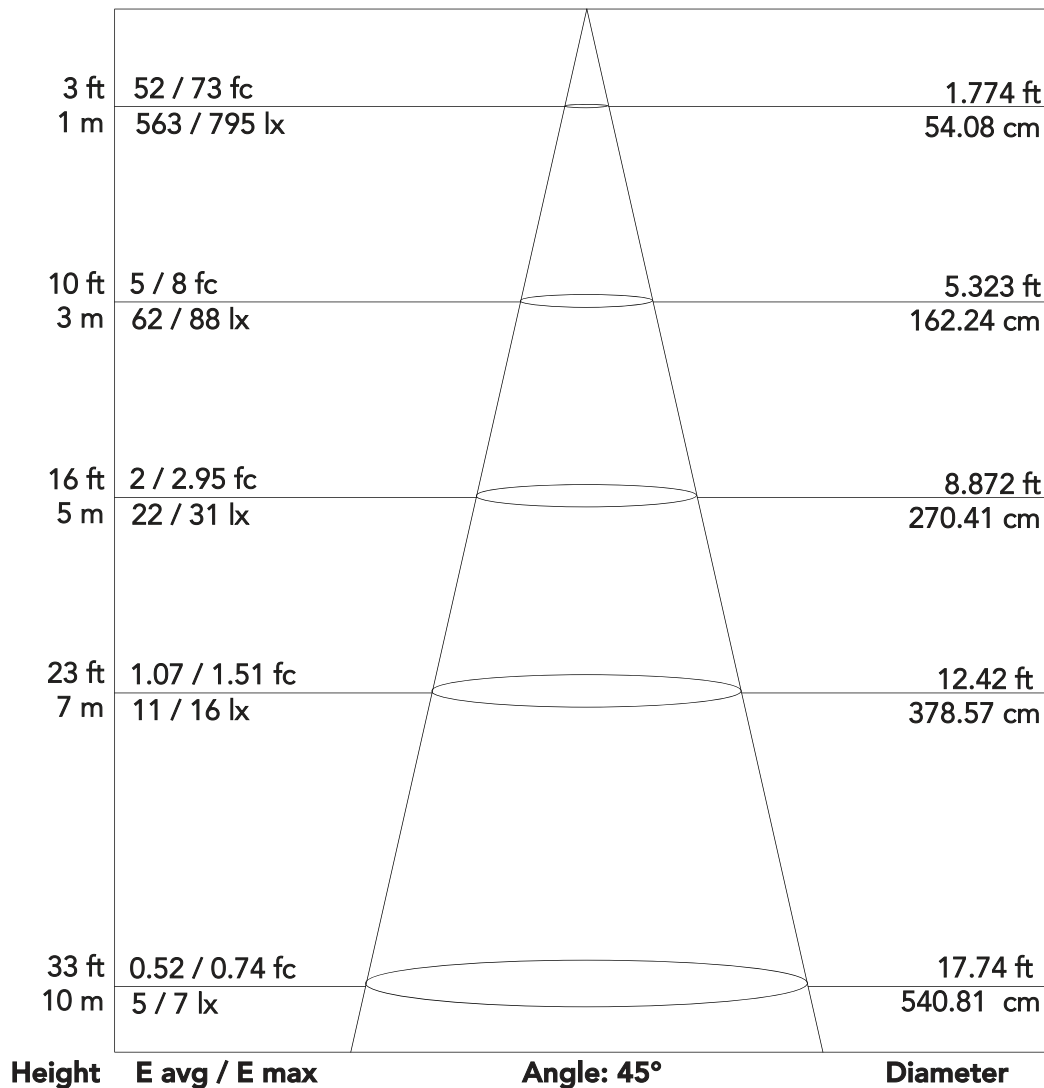

PixieWASHXB - FULL (45°)

280 W single lens RGB and Warm White moving wash luminaire

Photometrics

Flux out: 1,862 lm

Note: the Curves indicate the illuminated area and the average illumination when the luminaire is at different distance

PixieWASHXB - Red (45°)

280 W single lens RGB and Warm White moving wash luminaire

Photometrics

Flux out: 332 lm

Note: the Curves indicate the illuminated area and the average illumination when the luminaire is at different distance

PixieWASHXB - Green (45°)

280 W single lens RGB and Warm White moving wash luminaire

Photometrics

Flux out: 902 lm

Note: the Curves indicate the illuminated area and the average illumination when the luminaire is at different distance

PixieWASHXB - Blue (45°)

280 W single lens RGB and Warm White moving wash luminaire

Photometrics

Flux out: 145 lm

Note: the Curves indicate the illuminated area and the average illumination when the luminaire is at different distance