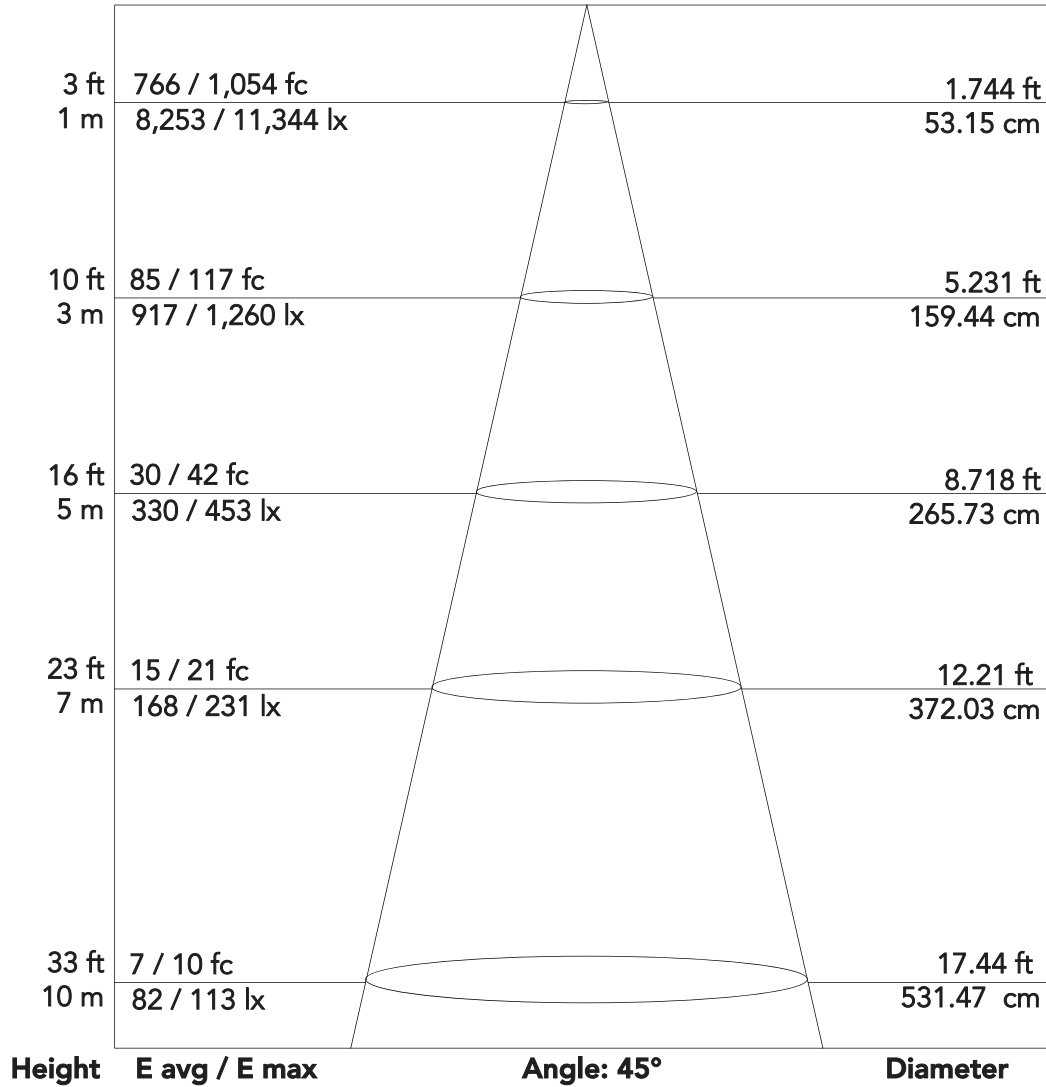

PixieWASHXB - Blue (6°)

280 W single lens RGB and Warm White moving wash luminaire

Photometrics

Flux out: 115 lm

Note: the Curves indicate the illuminated area and the average illumination when the luminaire is at different distance

PixieWASHXB - White (6°)

280 W single lens RGB and Warm White moving wash luminaire

Photometrics

Flux out: 658 lm

Note: the Curves indicate the illuminated area and the average illumination when the luminaire is at different distance

PixieWASHXB - FULL (45°)

280 W single lens RGB and Warm White moving wash luminaire

Photometrics

Flux out: 1,862 lm

Note: the Curves indicate the illuminated area and the average illumination when the luminaire is at different distance

PixieWASHXB - Red (45°)

280 W single lens RGB and Warm White moving wash luminaire

Photometrics

Flux out: 332 lm

Note: the Curves indicate the illuminated area and the average illumination when the luminaire is at different distance