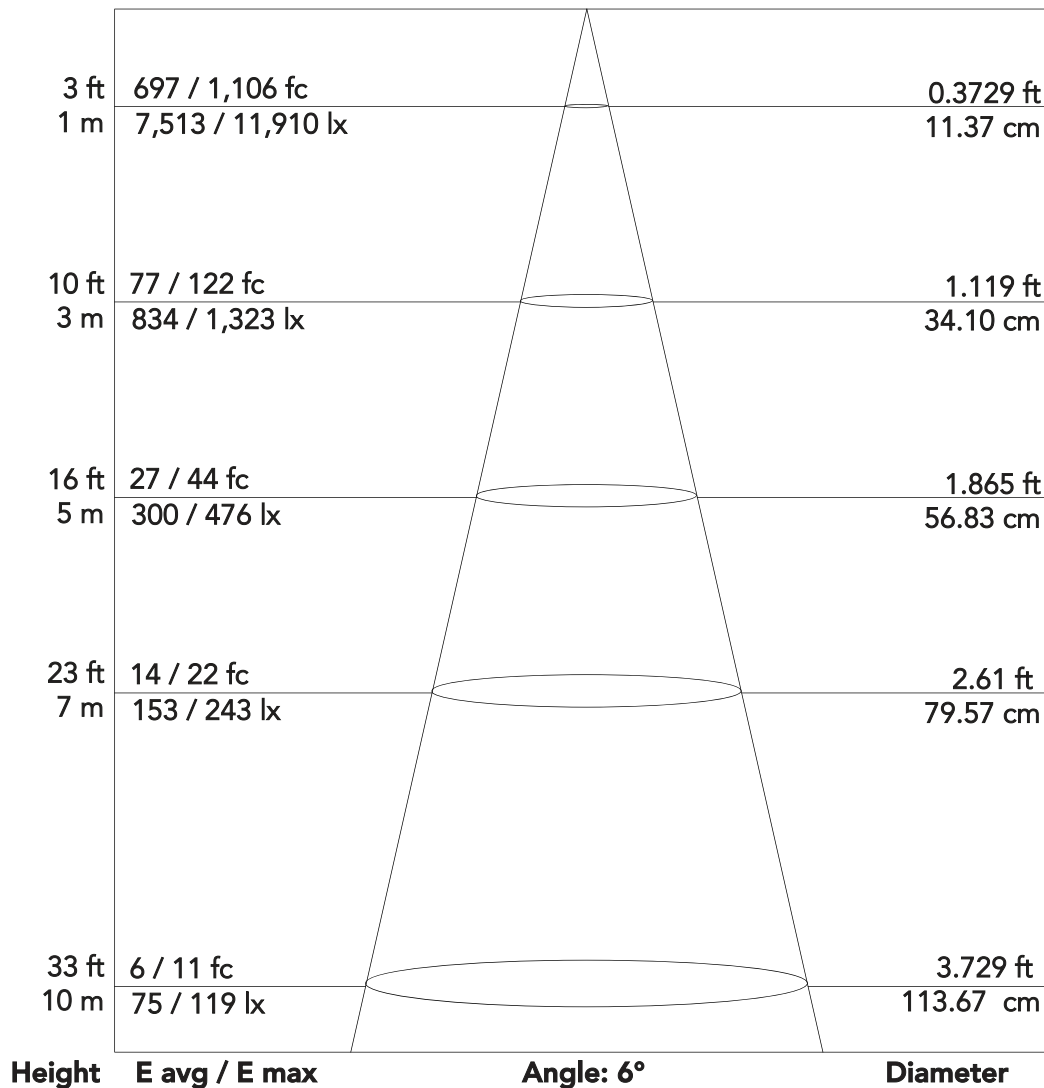

PixieWASHXB - FULL (6°)

280 W single lens RGB and Warm White moving wash luminaire

Photometrics

Flux out: 1,599 lm

Note: the Curves indicate the illuminated area and the average illumination when the luminaire is at different distance

PixieWASHXB - Red (6°)

280 W single lens RGB and Warm White moving wash luminaire

Photometrics

Flux out: 300 lm

Note: the Curves indicate the illuminated area and the average illumination when the luminaire is at different distance

PixieWASHXB - Green (6°)

280 W single lens RGB and Warm White moving wash luminaire

Photometrics

Flux out: 767 lm

Note: the Curves indicate the illuminated area and the average illumination when the luminaire is at different distance

PixieWASHXB - Blue (6°)

280 W single lens RGB and Warm White moving wash luminaire

Photometrics

Flux out: 115 lm

Note: the Curves indicate the illuminated area and the average illumination when the luminaire is at different distance