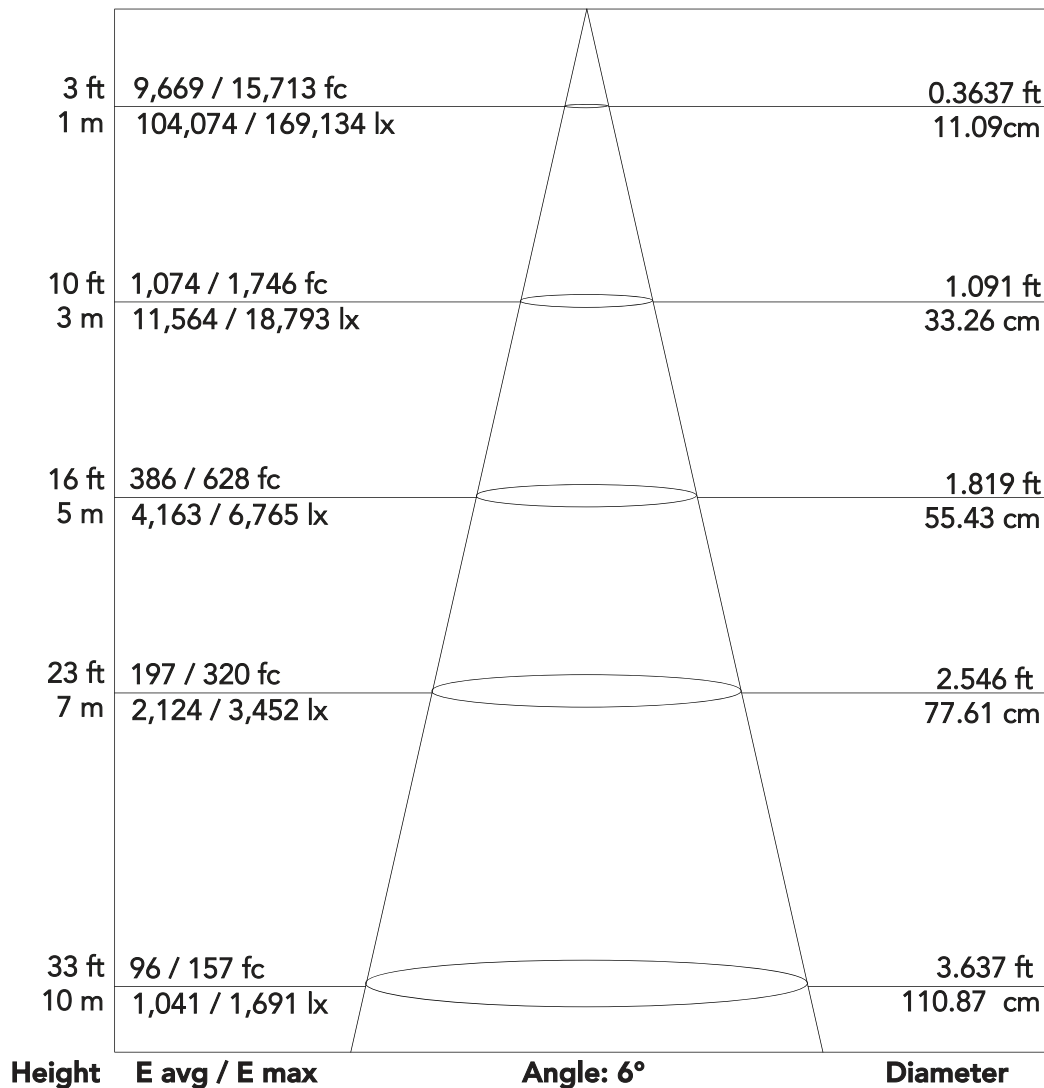

PixieWASHXB - FULL (6°)

280 W single lens RGB and Warm White moving wash luminaire

Photometrics

Flux out: 1,599 lm

Note: the Curves indicate the illuminated area and the average illumination when the luminaire is at different distance

PixieWASHXB - Red (6°)

280 W single lens RGB and Warm White moving wash luminaire

Photometrics

Flux out: 300 lm

Note: the Curves indicate the illuminated area and the average illumination when the luminaire is at different distance

PixieWASHXB - Green (6°)

280 W single lens RGB and Warm White moving wash luminaire

Photometrics

Flux out: 767 lm

Note: the Curves indicate the illuminated area and the average illumination when the luminaire is at different distance

PixieWASHXB - Blue (6°)

280 W single lens RGB and Warm White moving wash luminaire

Photometrics

Flux out: 115 lm

Note: the Curves indicate the illuminated area and the average illumination when the luminaire is at different distance