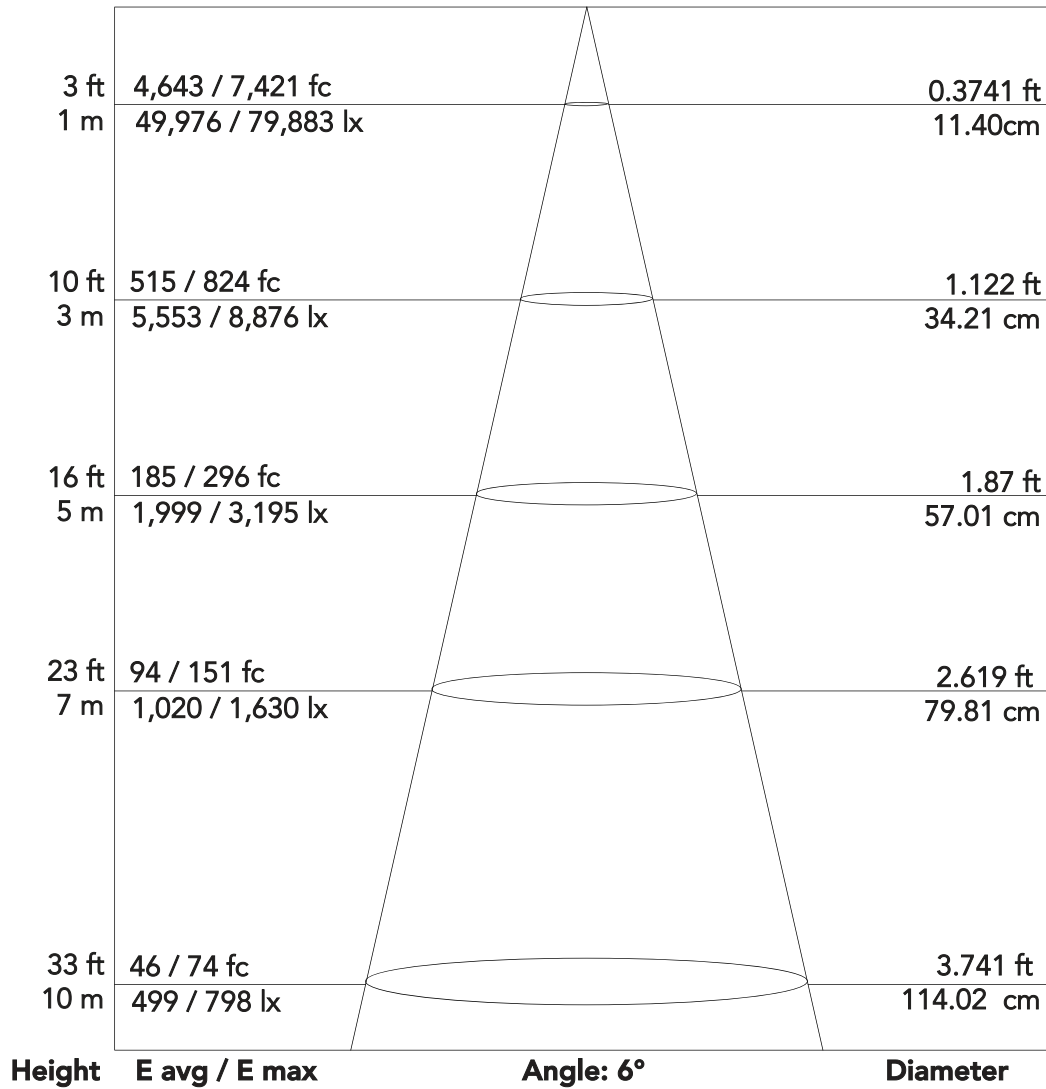

PixieWASHXB - FULL (6°)

280 W single lens RGB and Warm White moving wash luminaire

Photometrics

Flux out: 1,599 lm

Note: the Curves indicate the illuminated area and the average illumination when the luminaire is at different distance

PixieWASHXB - Red (6°)

280 W single lens RGB and Warm White moving wash luminaire

Photometrics

Flux out: 300 lm

Note: the Curves indicate the illuminated area and the average illumination when the luminaire is at different distance

PixieWASHXB - Green (6°)

280 W single lens RGB and Warm White moving wash luminaire

Photometrics

Flux out: 767 lm

Note: the Curves indicate the illuminated area and the average illumination when the luminaire is at different distance