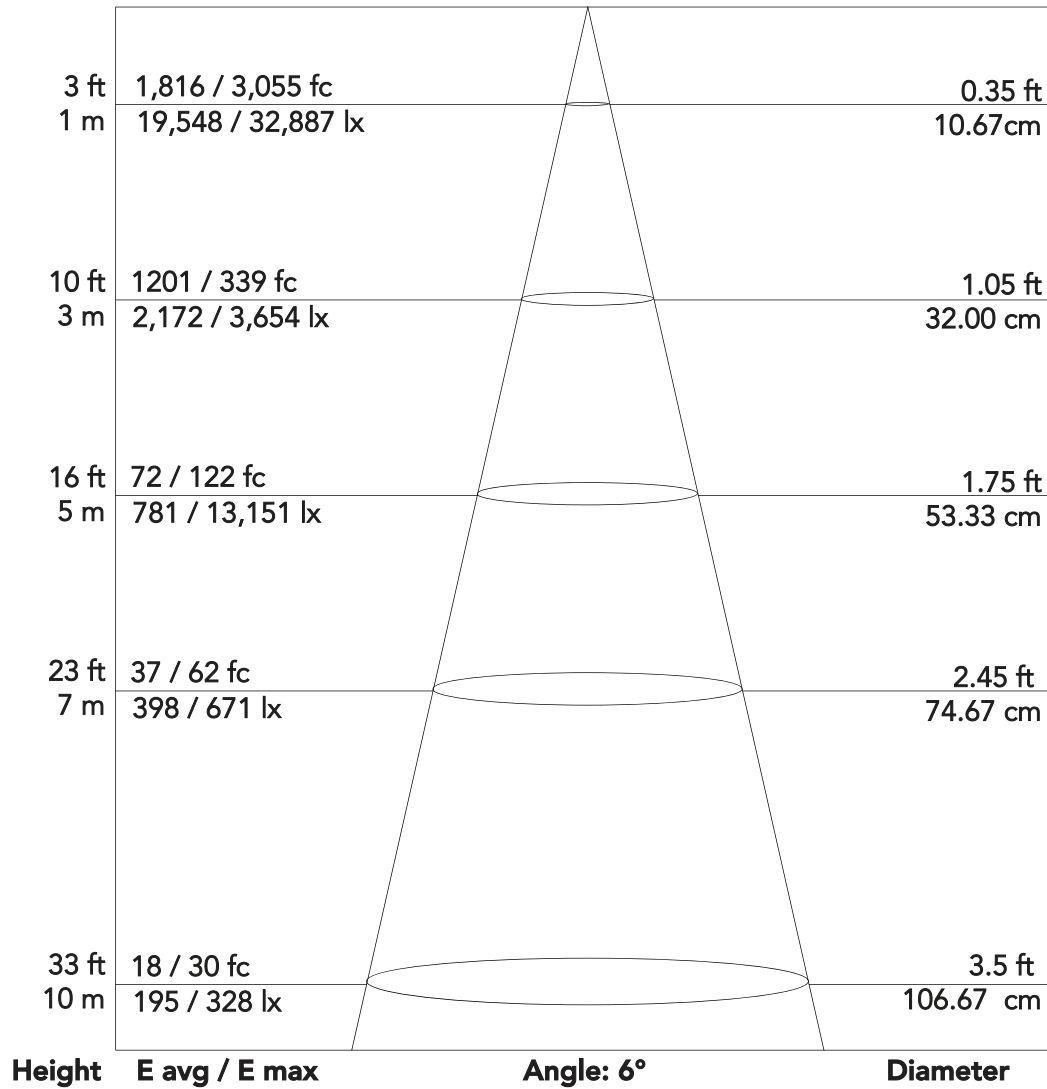

PixieWASHXB - FULL (6°)

280 W single lens RGB and Warm White moving wash luminaire

Photometrics

Flux out: 1,599 lm

Note: the Curves indicate the illuminated area and the average illumination when the luminaire is at different distance

PixieWASHXB - Red (6°)

280 W single lens RGB and Warm White moving wash luminaire

Photometrics

Flux out: 300 lm

Note: the Curves indicate the illuminated area and the average illumination when the luminaire is at different distance

PixieWASHXB - Green (6°)

280 W single lens RGB and Warm White moving wash luminaire

Photometrics

Flux out: 767 lm

Note: the Curves indicate the illuminated area and the average illumination when the luminaire is at different distance