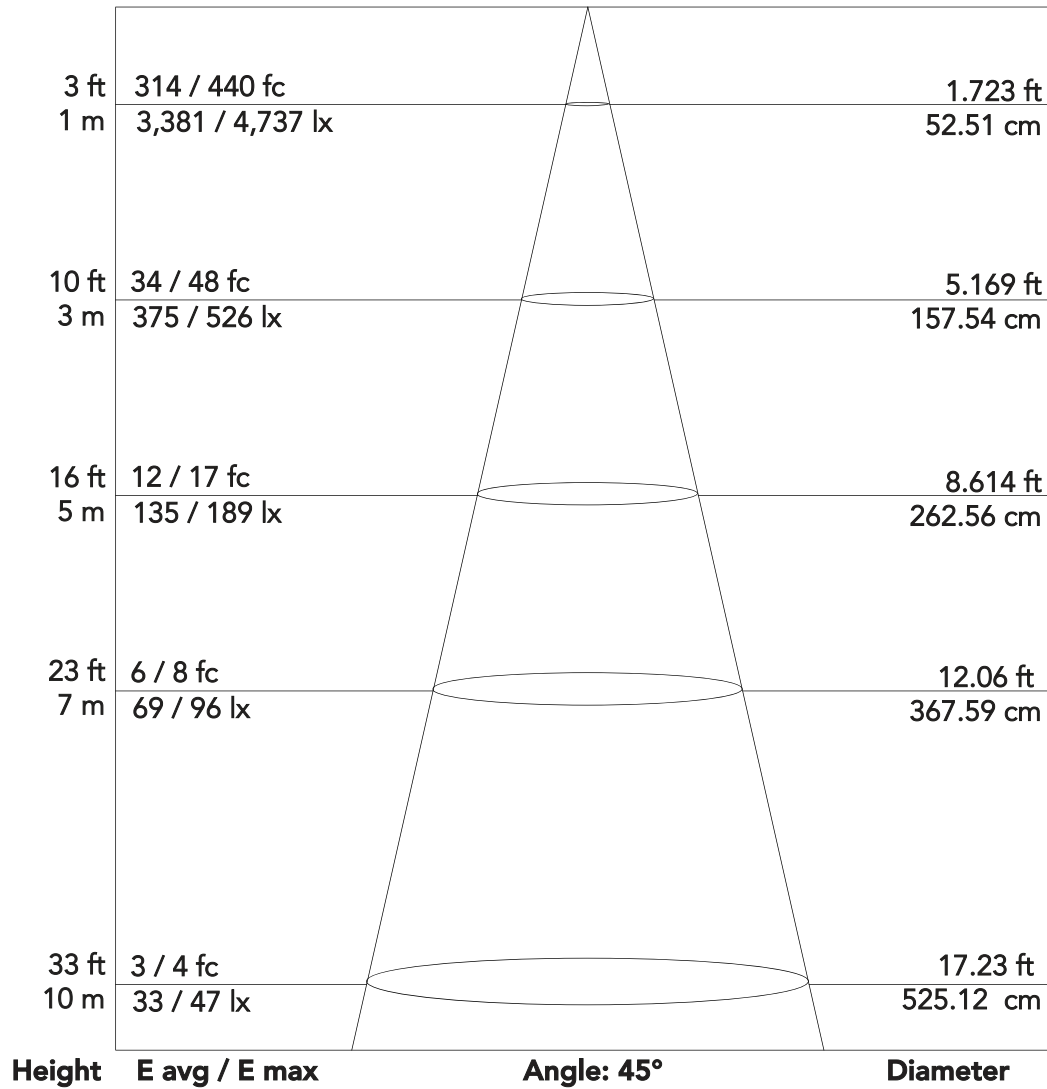

PixieWASHXB - Red (45°)

280 W single lens RGB and Warm White moving wash luminaire

Photometrics

Flux out: 332 lm

Note: the Curves indicate the illuminated area and the average illumination when the luminaire is at different distance

PixieWASHXB - Green (45°)

280 W single lens RGB and Warm White moving wash luminaire

Photometrics

Flux out: 902 lm

Note: the Curves indicate the illuminated area and the average illumination when the luminaire is at different distance

PixieWASHXB - Blue (45°)

280 W single lens RGB and Warm White moving wash luminaire

Photometrics

Flux out: 145 lm

Note: the Curves indicate the illuminated area and the average illumination when the luminaire is at different distance

PixieWASHXB - White (45°)

280 W single lens RGB and Warm White moving wash luminaire

Photometrics

Flux out: 762 lm

Note: the Curves indicate the illuminated area and the average illumination when the luminaire is at different distance