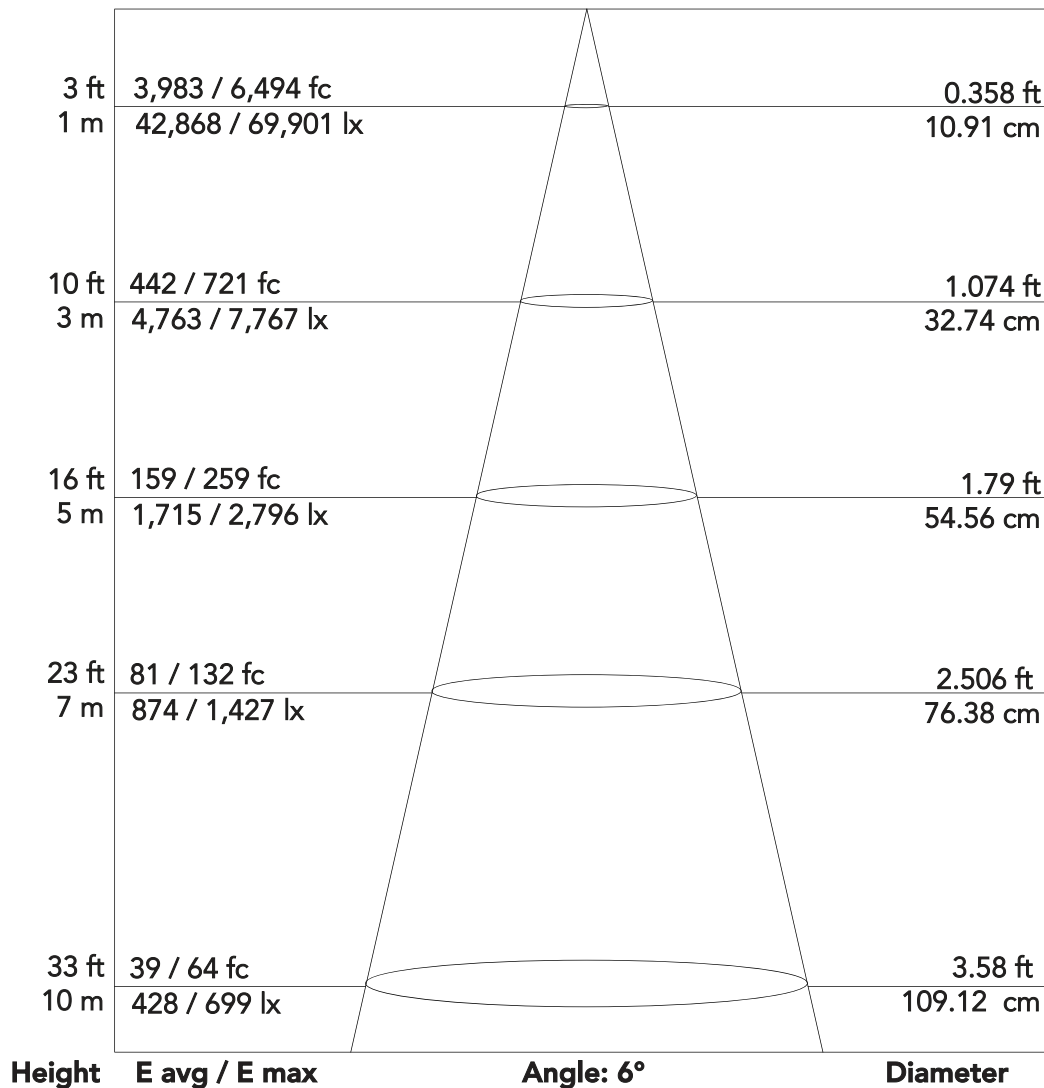

PixieWASHXB - Green (6°)

280 W single lens RGB and Warm White moving wash luminaire

Photometrics

Flux out: 767 lm

Note: the Curves indicate the illuminated area and the average illumination when the luminaire is at different distance

PixieWASHXB - Blue (6°)

280 W single lens RGB and Warm White moving wash luminaire

Photometrics

Flux out: 115 lm

Note: the Curves indicate the illuminated area and the average illumination when the luminaire is at different distance

PixieWASHXB - White (6°)

280 W single lens RGB and Warm White moving wash luminaire

Photometrics

Flux out: 658 lm

Note: the Curves indicate the illuminated area and the average illumination when the luminaire is at different distance