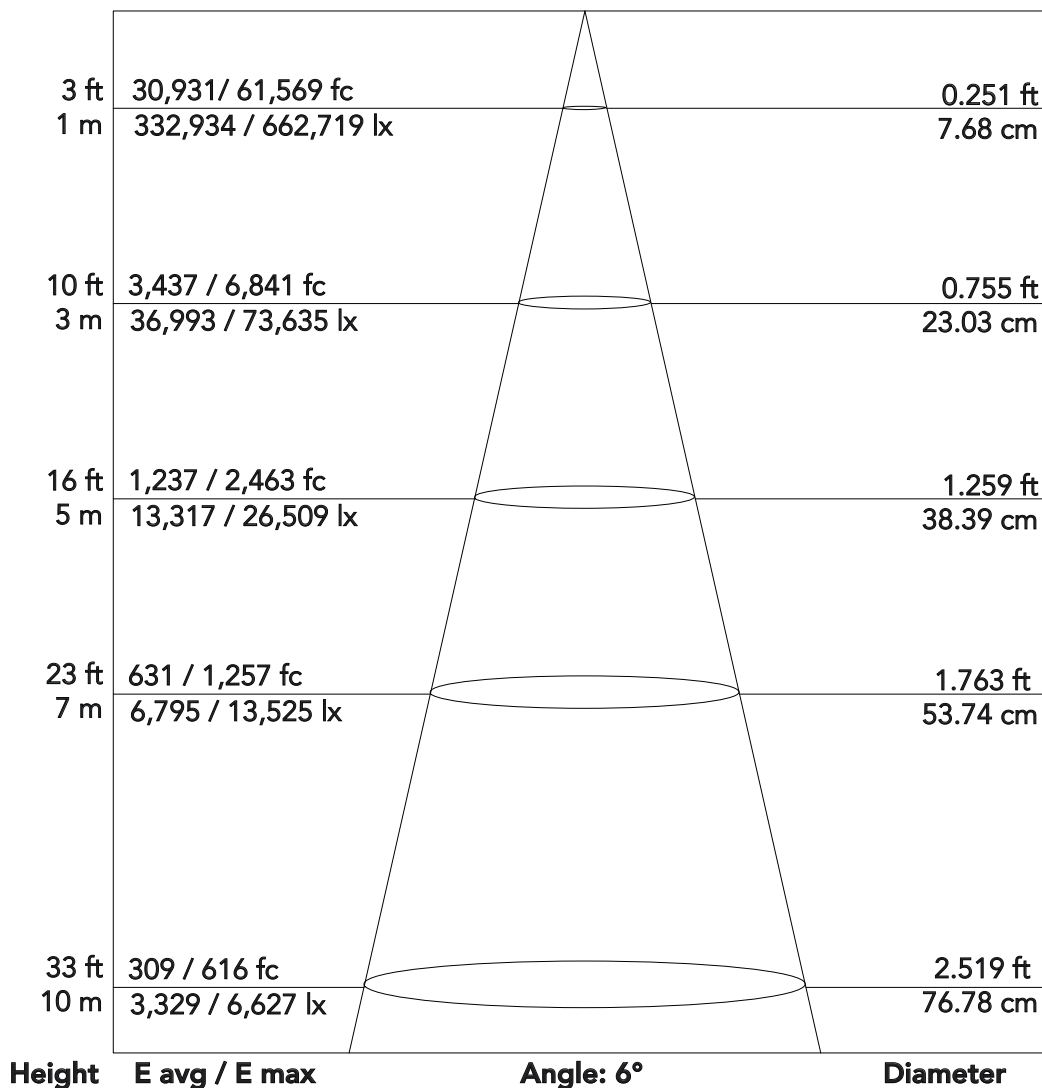

# Ra2000PROFILE - (6°)

540 W high-precision LED moving profile

## Photometrics

**Flux out: 2,873 lm**

Note: the Curves indicate the illuminated area and the average illumination when the luminaire is at different distance

# Ra2000PROFILE - (48°)

540 W high-precision LED moving profile

## Photometrics

**Flux out: 3,024 lm**

Note: the Curves indicate the illuminated area and the average illumination when the luminaire is at different distance