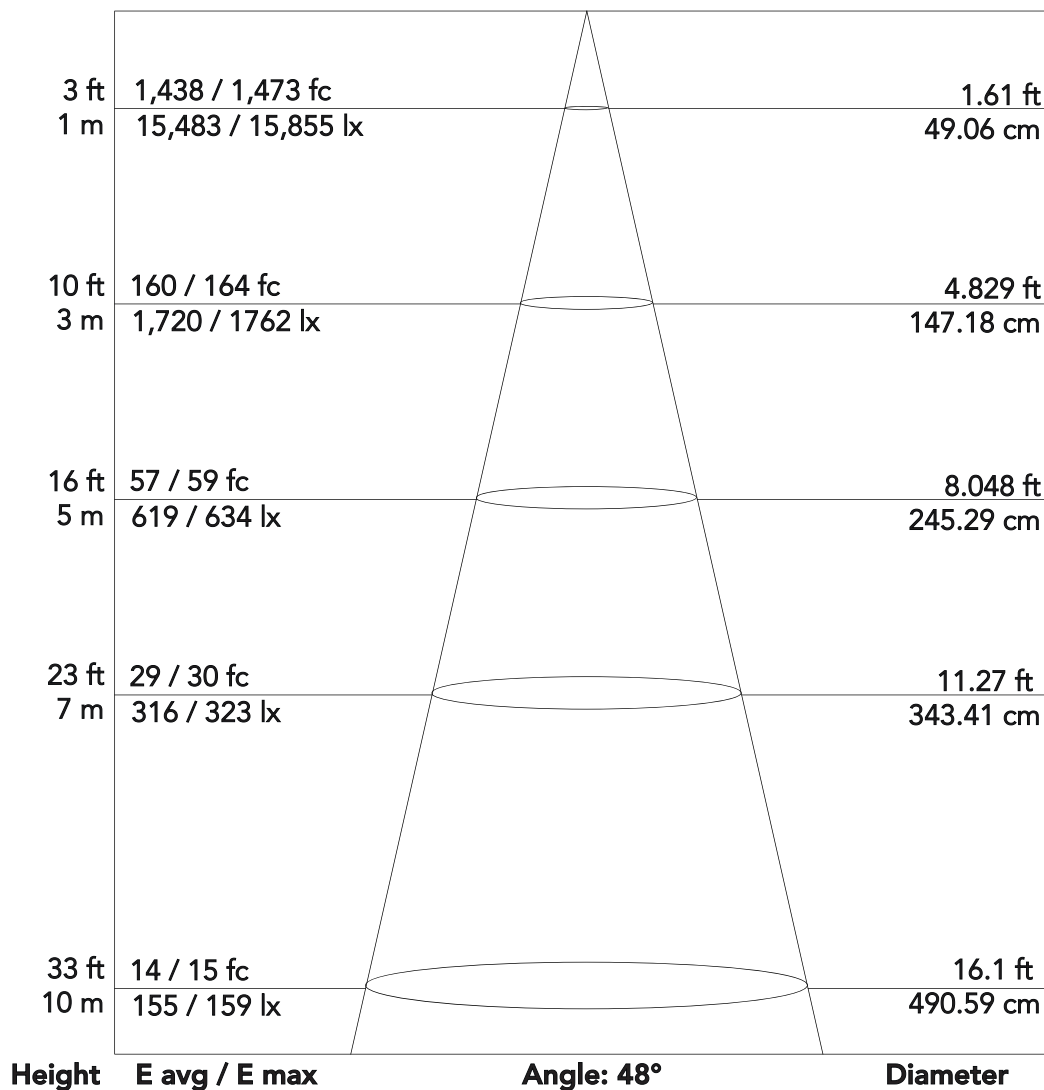

# Ra2000PROFILE - (6°)

540 W high-precision LED moving profile

## Photometrics

**Flux out: 2,873 lm**

Note: the Curves indicate the illuminated area and the average illumination when the luminaire is at different distance

# Ra2000PROFILE - (48°)

540 W high-precision LED moving profile

## Photometrics

**Flux out: 3,024 lm**

Note: the Curves indicate the illuminated area and the average illumination when the luminaire is at different distance