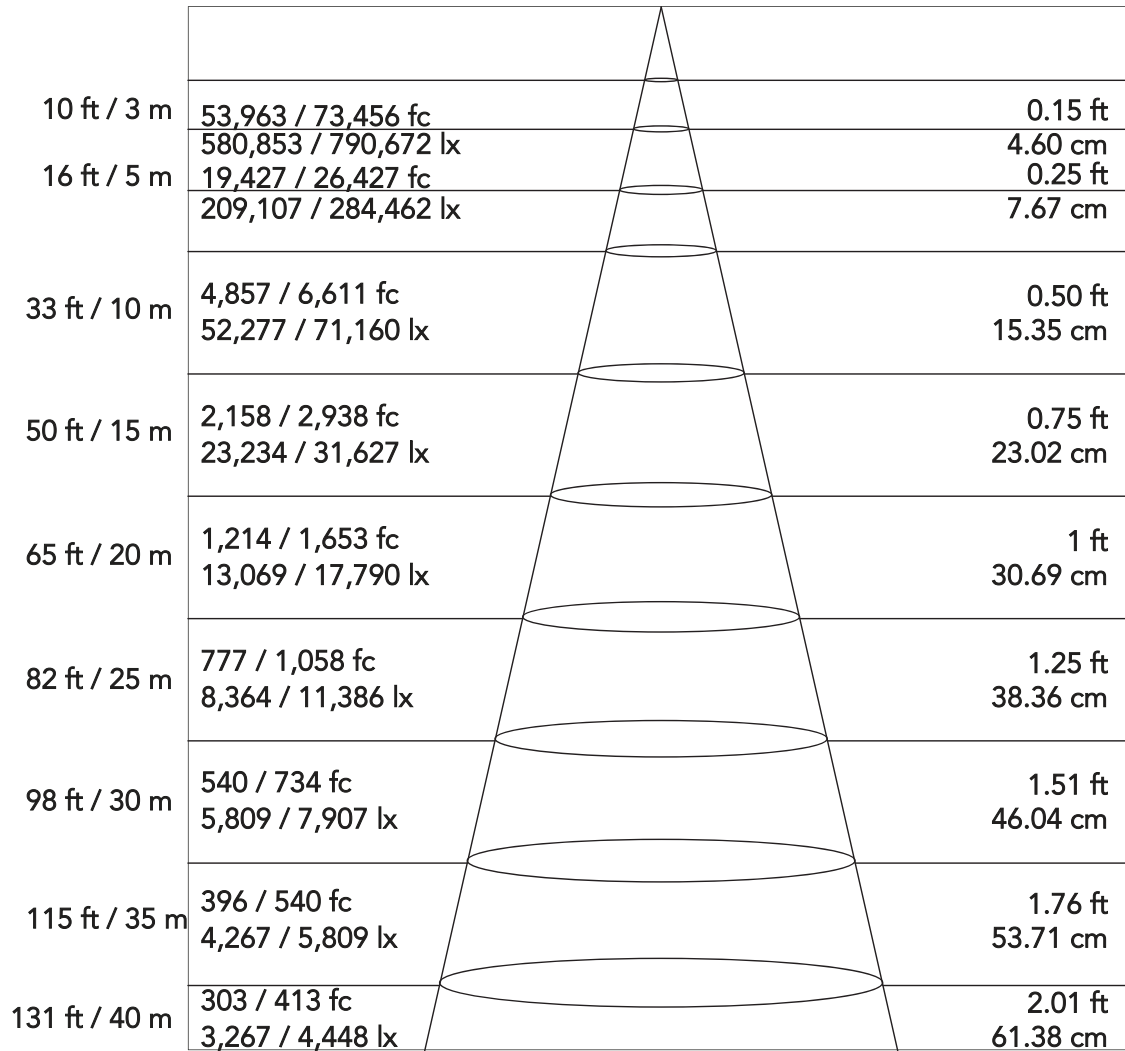

Ruby - FULL (2°)

132 W compact beam light

Photometrics

Flux out: 1,251 lm

Note: the Curves indicate the illuminated area and the average illumination when the luminaire is at different distance