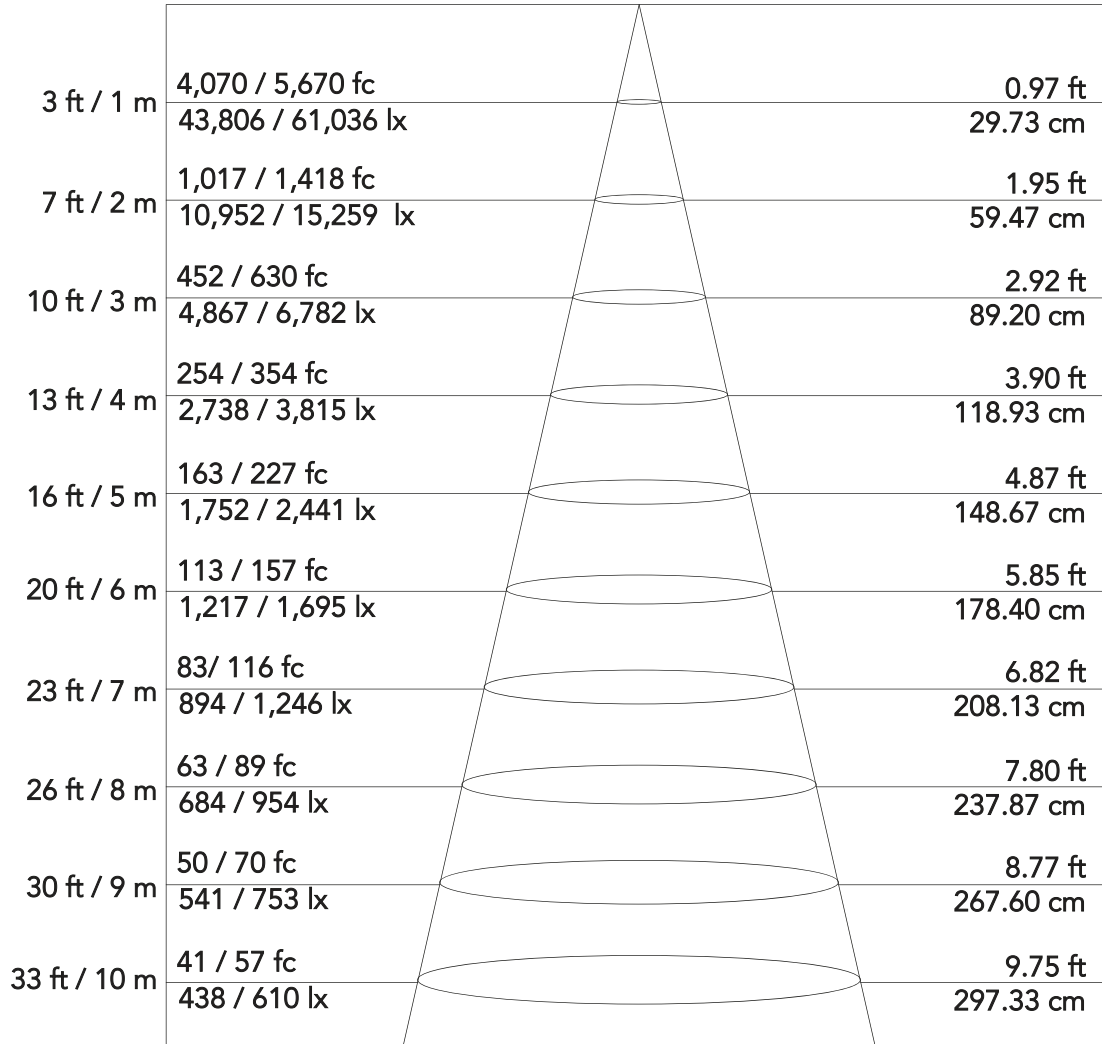

# Stark Bar1000 - RGBW (3°)

18x40 W moving LED batten with zoom and pixel control

## Photometrics

**Flux out: 1,875 lm**

**Height E avg / E max**

**Angle: 4.16°**

**Diameter**

Note: the Curves indicate the illuminated area and the average illumination when the luminaire is at different distance

# Stark Bar1000 - RGBW (45°)

18x40 W moving LED batten with zoom and pixel control

## Photometrics

**Flux out: 3,074 lm**

**Height E avg / E max**

**Angle: 16.91°**

**Diameter**

Note: the Curves indicate the illuminated area and the average illumination when the luminaire is at different distance