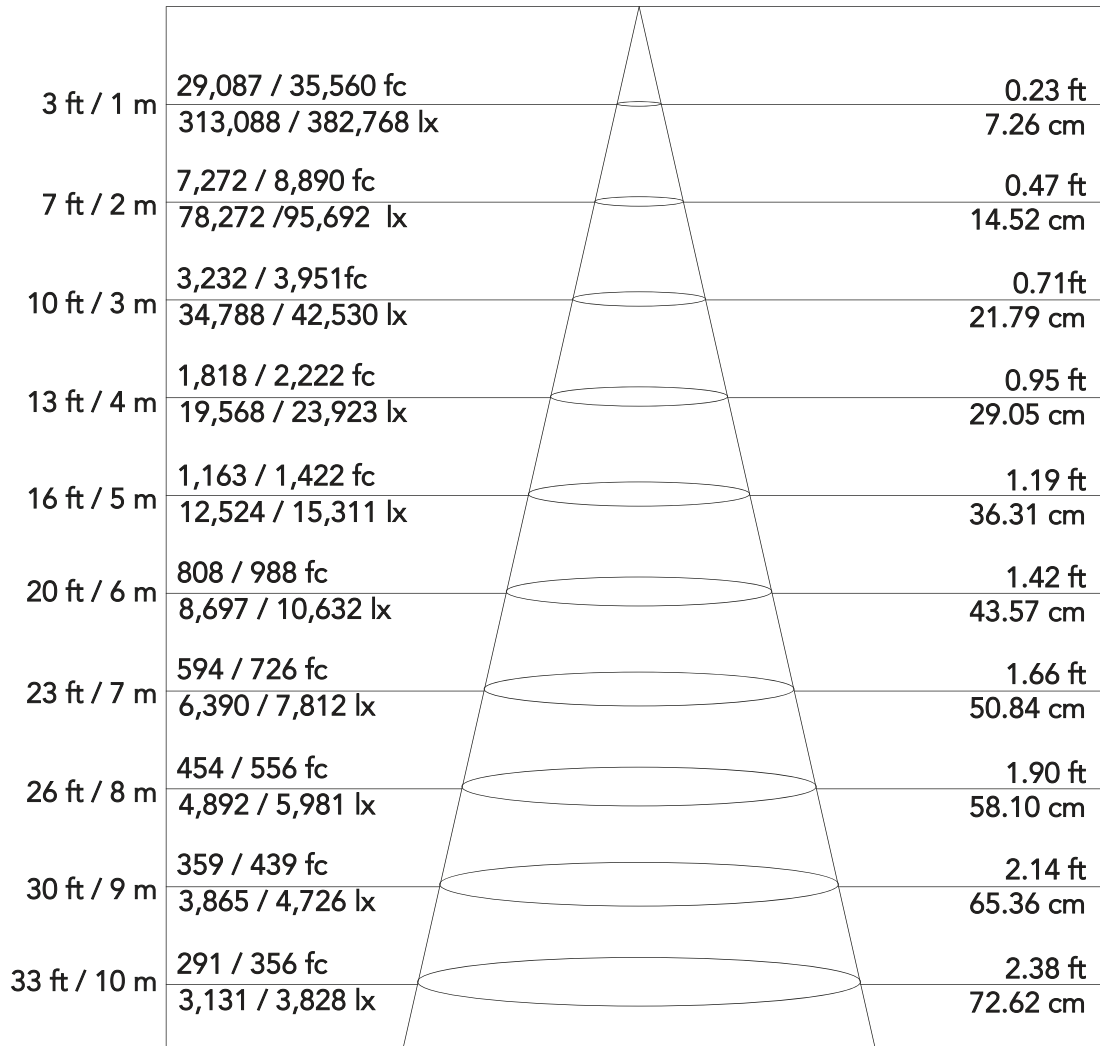

# Stark Bar1000 - RGBW (3°)

18x40 W moving LED batten with zoom and pixel control

## Photometrics

**Flux out: 1,875 lm**

**Height E avg / E max**

**Angle: 4.16°**

**Diameter**

Note: the Curves indicate the illuminated area and the average illumination when the luminaire is at different distance

# Stark Bar1000 - RGBW (45°)

18x40 W moving LED batten with zoom and pixel control

## Photometrics

**Flux out: 3,074 lm**

**Height E avg / E max**

**Angle: 16.91°**

**Diameter**

Note: the Curves indicate the illuminated area and the average illumination when the luminaire is at different distance