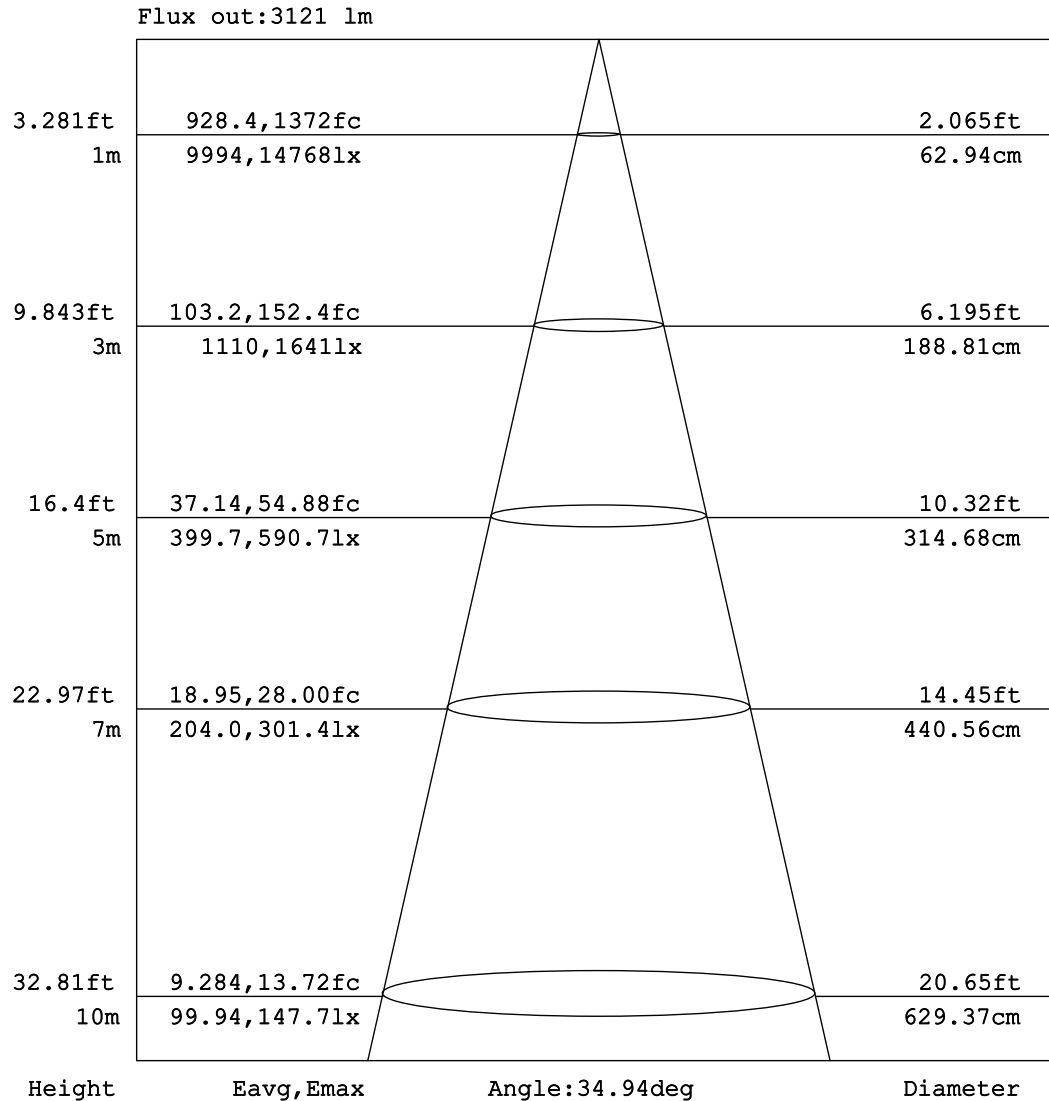

STUDIOCOBTU - 60°

100W tungsten white COB PAR with parabolic reflector

Goniophotometers Diagram

Note: The Curves indicate the illuminated area and the average illumination when the luminaire is at different distance.