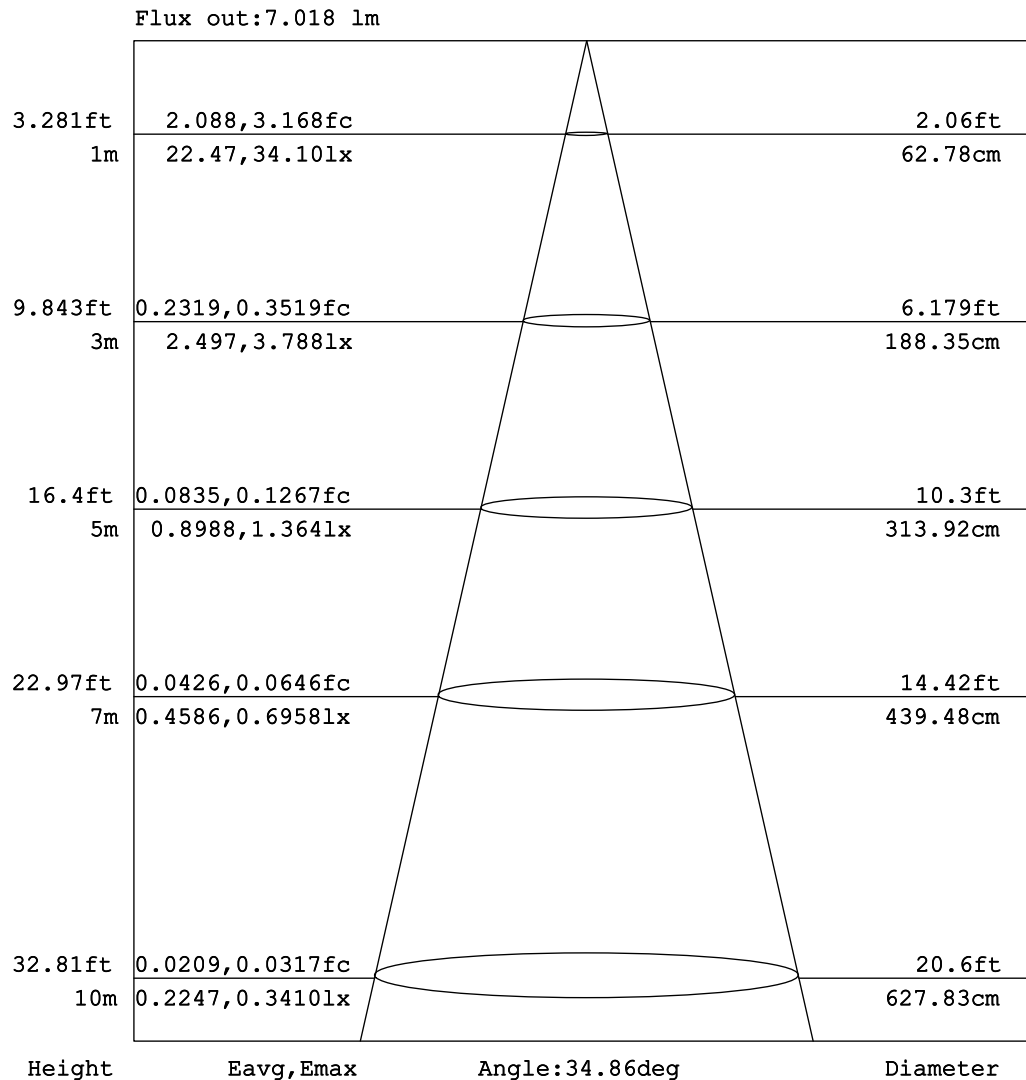

STUDIOCOBUV - 60°

100W ultraviolet COB PAR with a parabolic reflector

Goniophotometers Diagram

Note: The Curves indicate the illuminated area and the average illumination when the luminaire is at different distance.