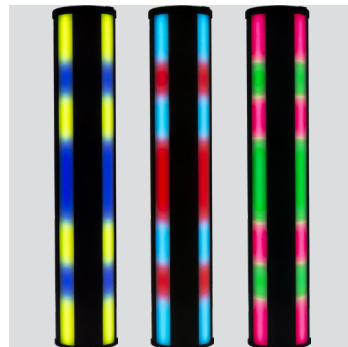

TECHNICAL SPECIFICATIONS

LIGHT SOURCE

- Light source: 360° projection with 4 pcs strips of 60x0.2W RGB/FC LEDs working together
- Source: 4x60x0.2W RGB/FC LED

COLOUR SYSTEM

- Colour mixing: RGB/FC
- CTC: CTC control through independent DMX channel
- Colour wheel: virtual colour wheel with presets

DYNAMIC EFFECTS

- Pixel patterns: pre-programmed dynamic and static patterns
- FX generator: adjustable foreground/background colour, index, speed, direction

CONTROL

- Control units: WDMX
- Protocols: DMX512
- DMX channels: 8 / 15 / 18channel
- Pixel control: 4 pcs strips per pixel
- W-DMX: included, wireless solution receiver
- IR: infrared sensor controlled by remote

ELECTRONICS

- Dimmer: linear 0~100% electronic dimmer
- Dimmer curves: different dimming curves available
- Strobe / shutter: 1-25 Hz, electronic

BATTERY

- Battery: 14.8V Lithium batteryV
- Estimated battery life in colour change mode up to: 12h
- Estimated battery life in single colour mode up to: 18h
- Estimated battery life in full-mode up to: 6h
- Re-charge time: 6h/max

PHYSICAL

- Adaptors: fast recharge adaptor available under the base
- Signal connection: WDMX
- Power connection: Adaptor base with external charger
- IP rating: 65 for temporary outdoor application, not for fixed installation

ECLIPSEJZIP

LIGHT SOURCE

Projection with 4 pcs strips of 60x0.2W RGB/FC LEDs working together

BEAM ANGLE

360° projection

CONNECTIVITY

DMX512, IR, W-DMX

IP RATING

65 for temporary outdoor application, not for fixed installation