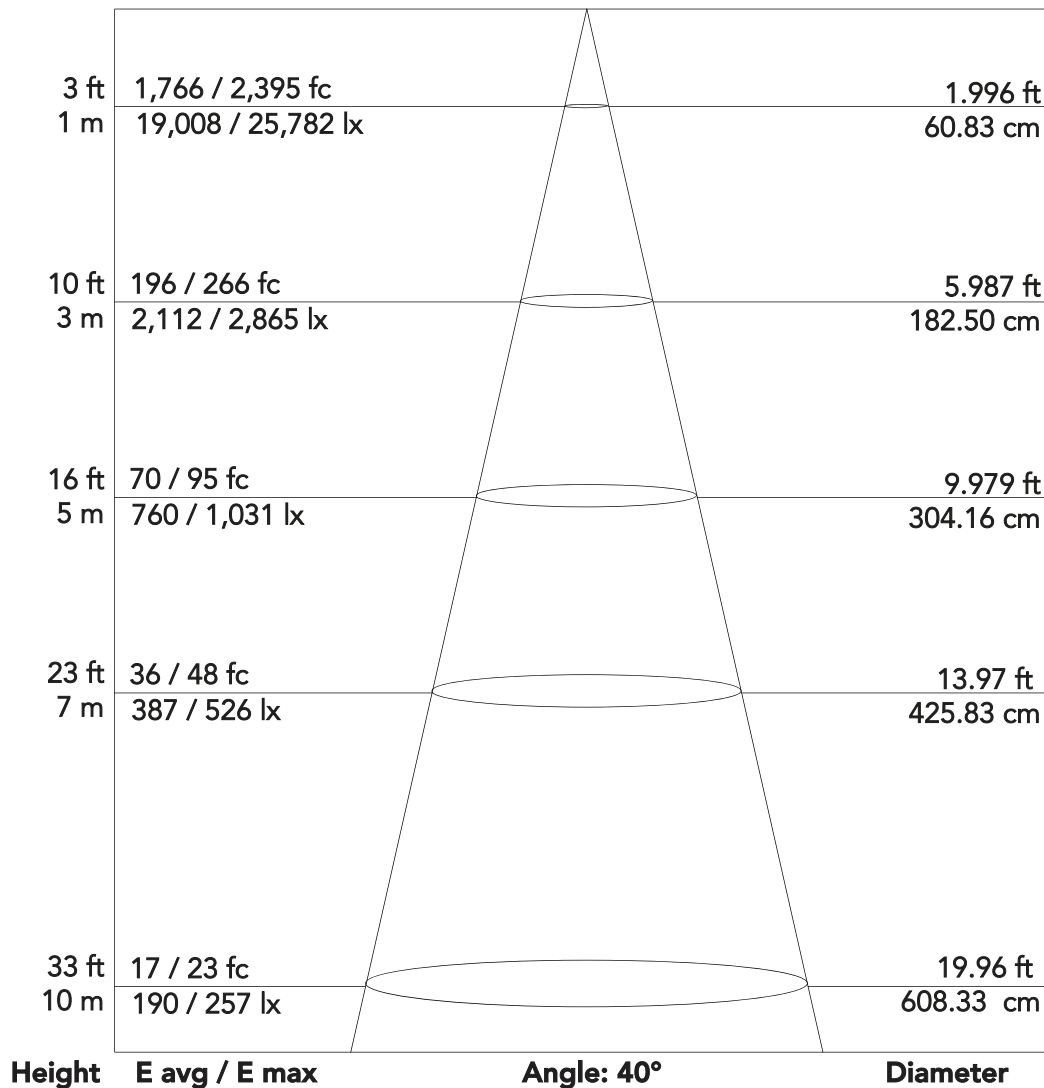

Jet Spot4z - FULL (8°)

180 W moving spot with zoom and CMY.

Photometrics

Flux out: 4,276 lm

Note: the Curves indicate the illuminated area and the average illumination when the luminaire is at different distance

Jet Spot4z - FULL (40°)

180 W moving spot with zoom and CMY.

Photometrics

Flux out: 5,582 lm

Note: the Curves indicate the illuminated area and the average illumination when the luminaire is at different distance