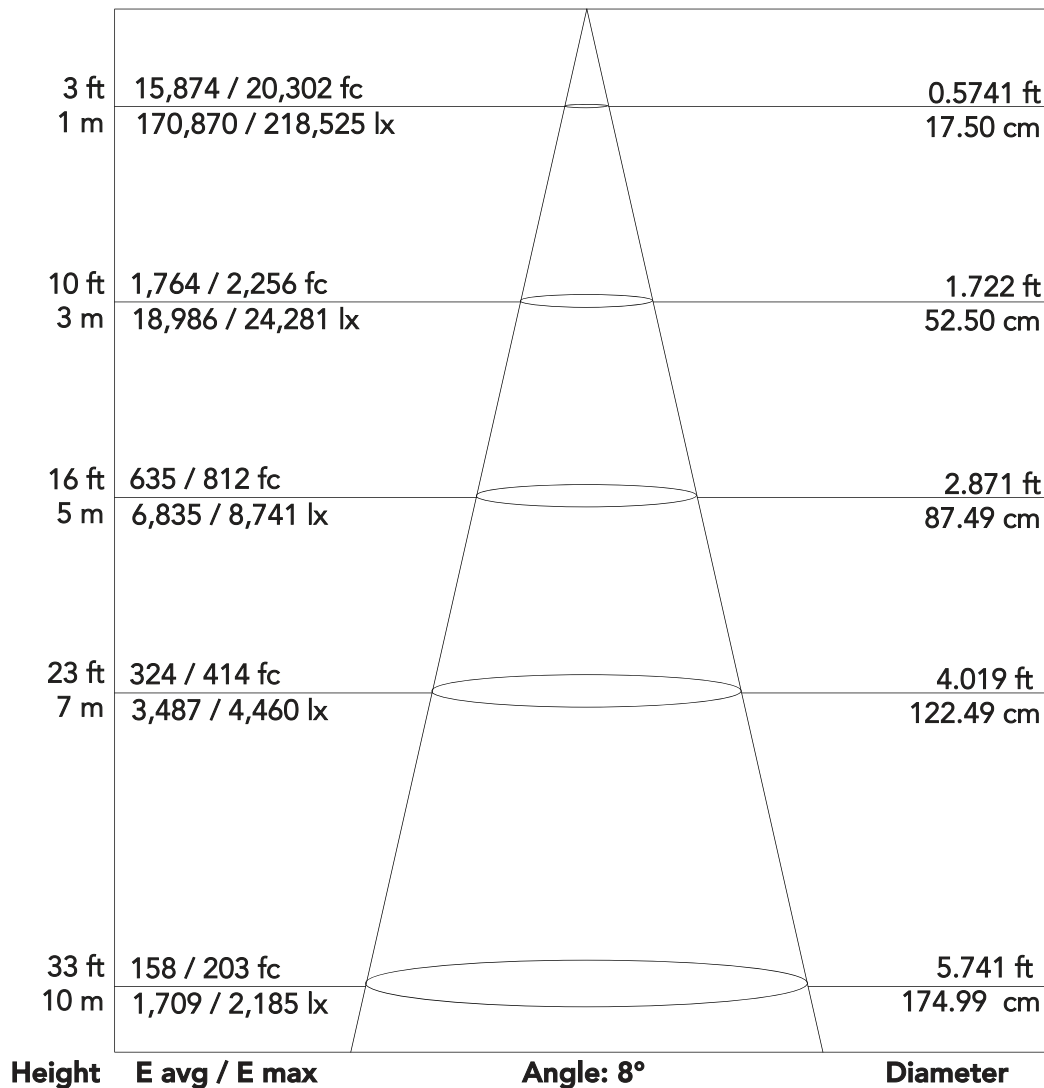

Jet Spot4z - FULL (8°)

180 W moving spot with zoom and CMY.

Photometrics

Flux out: 4,276 lm

Note: the Curves indicate the illuminated area and the average illumination when the luminaire is at different distance

Jet Spot4z - FULL (40°)

180 W moving spot with zoom and CMY.

Photometrics

Flux out: 5,582 lm

Note: the Curves indicate the illuminated area and the average illumination when the luminaire is at different distance