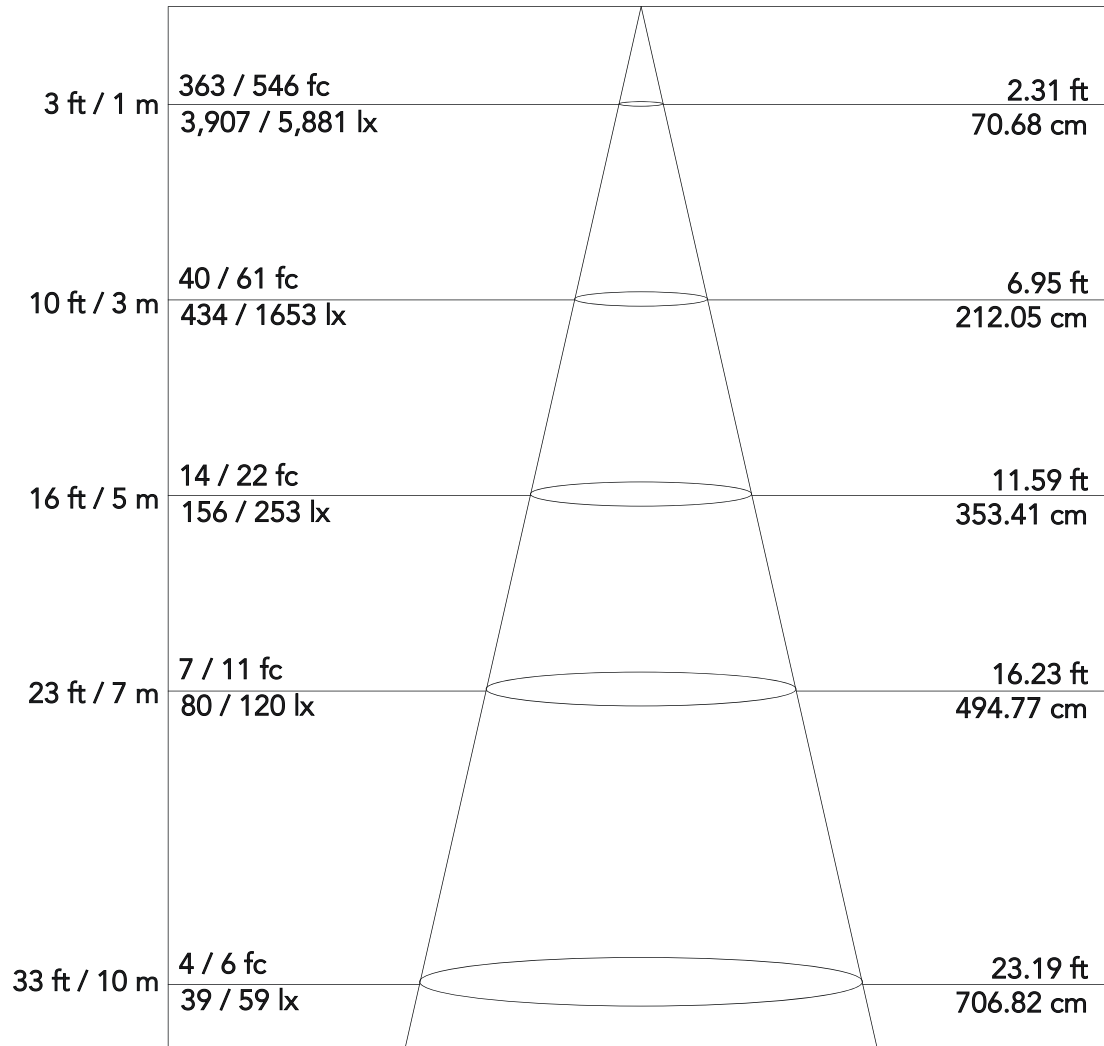

LumiPar 7IP - FULL (20°)

7x9 W RGBW compact IP LED PAR

Photometrics

Flux out: 1,335 lm

Height E avg / E max

Angle: 21.47°

Diameter

Note: the Curves indicate the illuminated area and the average illumination when the luminaire is at different distance

LumiPar 7IP - RED (20°)

7x9 W RGBW compact IP LED PAR

Photometrics

Flux out: 233.1 lm

Note: the Curves indicate the illuminated area and the average illumination when the luminaire is at different distance

LumiPar 7IP - WHITE (20°)

7x9 W RGBW compact IP LED PAR

Photometrics

Flux out: 565,1 lm

Note: the Curves indicate the illuminated area and the average illumination when the luminaire is at different distance

LumiPar 7IP - FULL (45°)

7x9 W RGBW compact IP LED PAR

Photometrics

Flux out: 1,626 lm

Note: the Curves indicate the illuminated area and the average illumination when the luminaire is at different distance