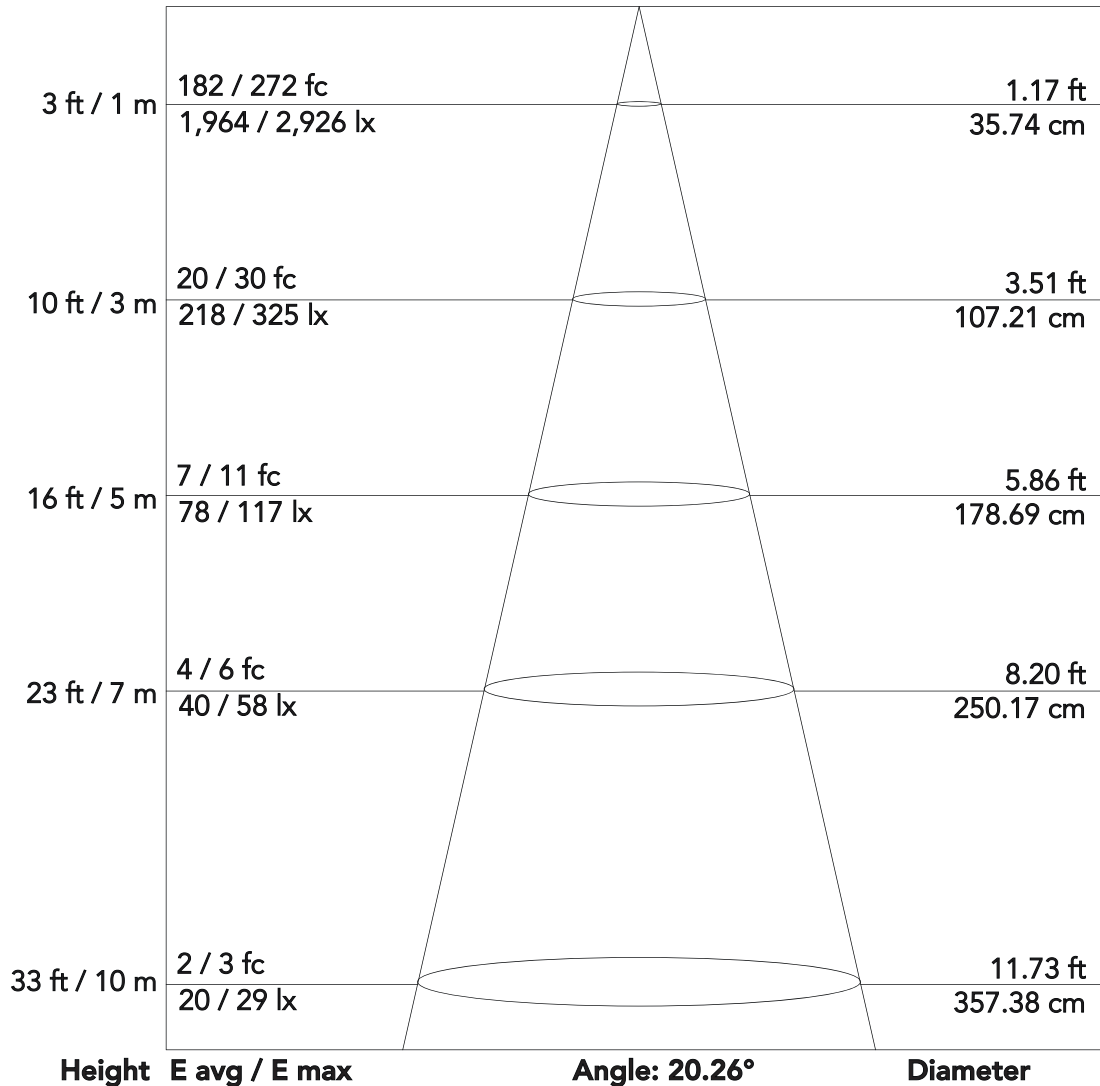

LumiPar 7IP - FULL (20°)

7x9 W RGBW compact IP LED PAR

Photometrics

Flux out: 1,335 lm

Height E avg / E max

Angle: 21.47°

Diameter

Note: the Curves indicate the illuminated area and the average illumination when the luminaire is at different distance

LumiPar 7IP - BLUE (20°)

7x9 W RGBW compact IP LED PAR

Photometrics

Flux out: 79.98 lm

Note: the Curves indicate the illuminated area and the average illumination when the luminaire is at different distance

LumiPar 7IP - GREEN (20°)

7x9 W RGBW compact IP LED PAR

Photometrics

Flux out: 552.7 lm

Note: the Curves indicate the illuminated area and the average illumination when the luminaire is at different distance

LumiPar 7IP - RED (20°)

7x9 W RGBW compact IP LED PAR

Photometrics

Flux out: 233.1 lm

Note: the Curves indicate the illuminated area and the average illumination when the luminaire is at different distance