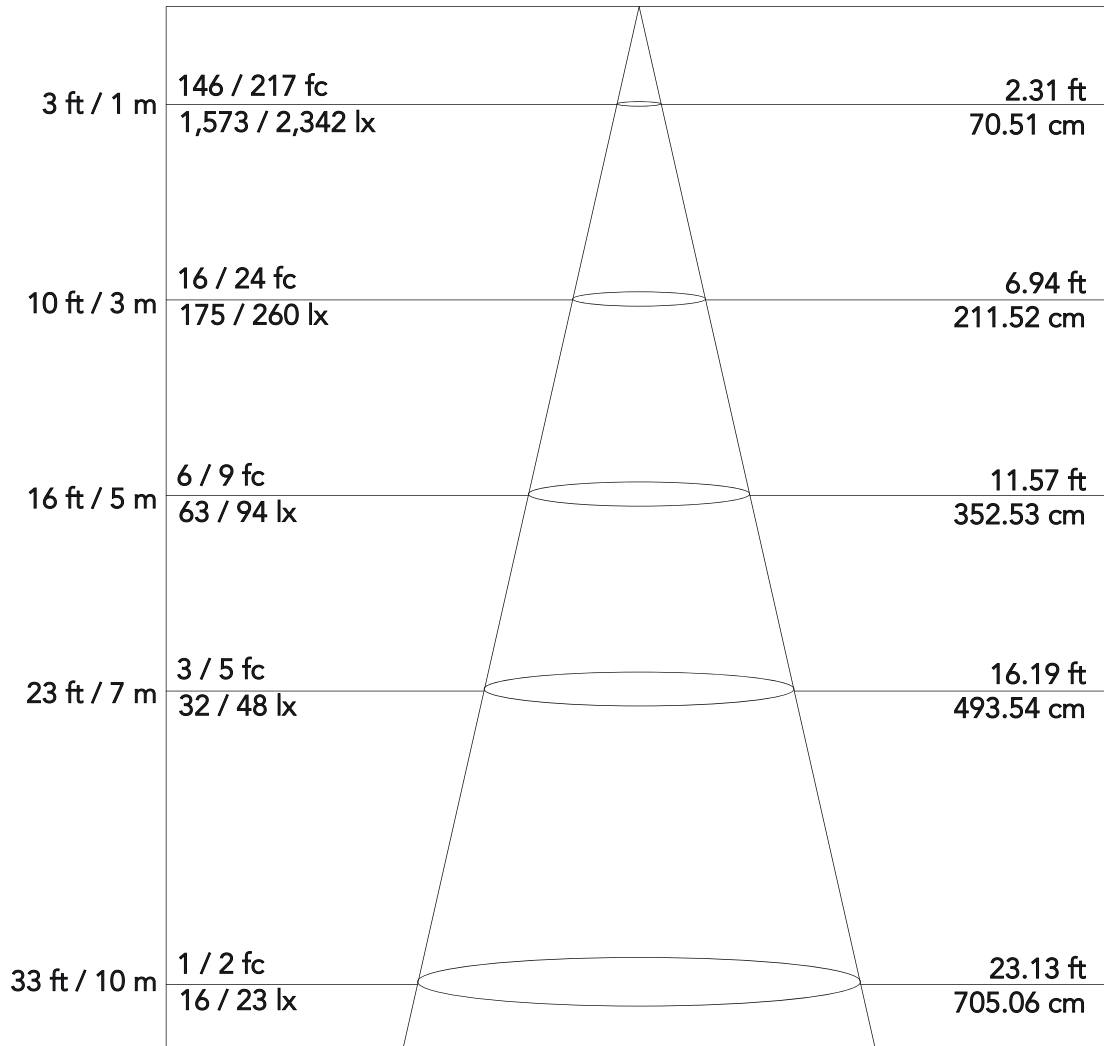

LumiPar 7IP - FULL (45°)

7x9 W RGBW compact IP LED PAR

Photometrics

Flux out: 1,626 lm

Note: the Curves indicate the illuminated area and the average illumination when the luminaire is at different distance

LumiPar 7IP - BLUE (45°)

7x9 W RGBW compact IP LED PAR

Photometrics

Flux out: 92.85 lm

Note: the Curves indicate the illuminated area and the average illumination when the luminaire is at different distance

LumiPar 7IP - GREEN (45°)

7x9 W RGBW compact IP LED PAR

Photometrics

Flux out: 654.5 lm

Note: the Curves indicate the illuminated area and the average illumination when the luminaire is at different distance

LumiPar 7IP - RED (45°)

7x9 W RGBW compact IP LED PAR

Photometrics

Flux out: 287.4 lm

Height E avg / E max

Angle: 38.25°

Diameter

Note: the Curves indicate the illuminated area and the average illumination when the luminaire is at different distance