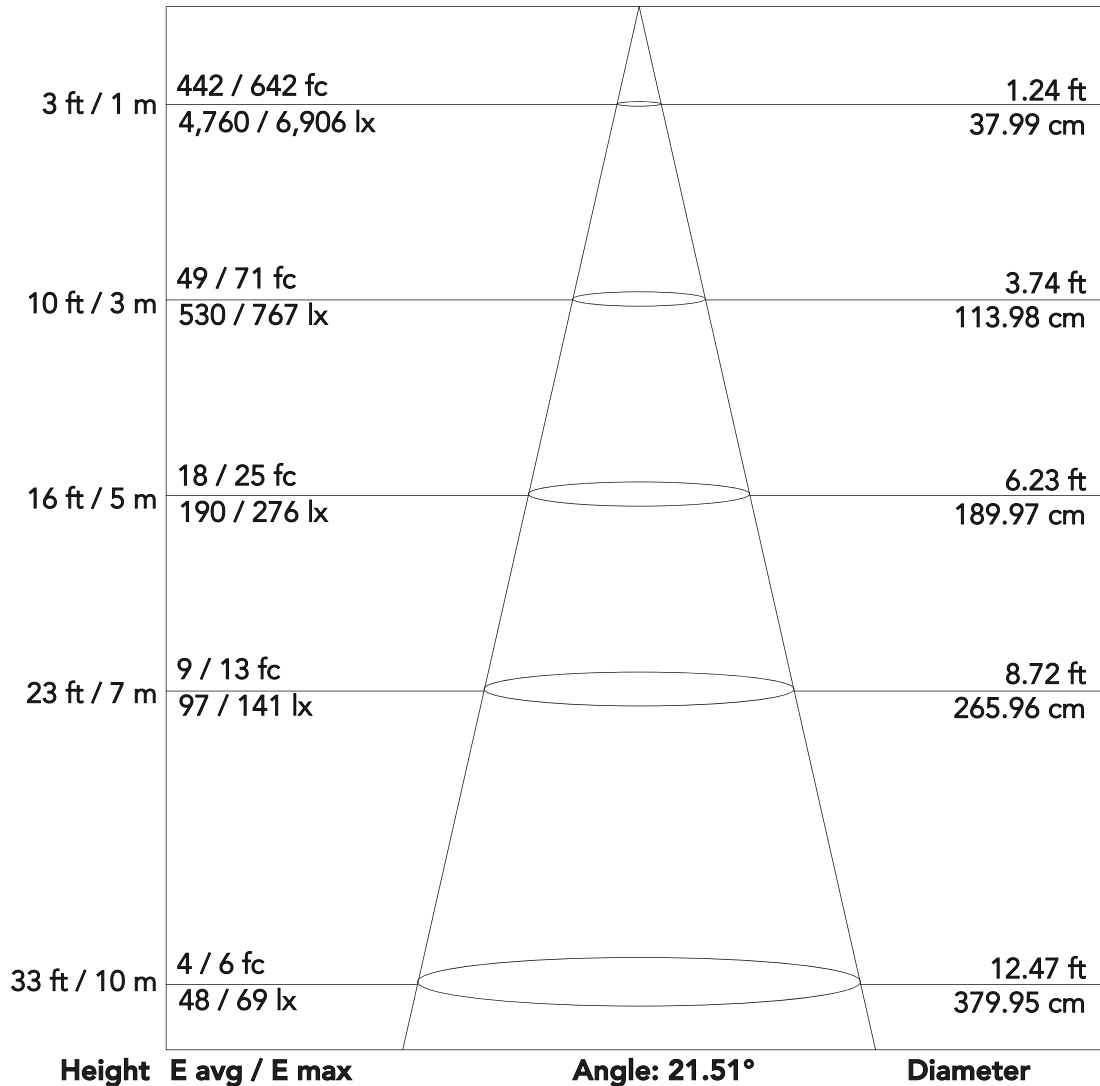

LumiPar 7IP - FULL (20°)

7x9 W RGBW compact IP LED PAR

Photometrics

Flux out: 1,335 lm

Height E avg / E max

Angle: 21.47°

Diameter

Note: the Curves indicate the illuminated area and the average illumination when the luminaire is at different distance

LumiPar 7IP - GREEN (20°)

7x9 W RGBW compact IP LED PAR

Photometrics

Flux out: 552.7 lm

Note: the Curves indicate the illuminated area and the average illumination when the luminaire is at different distance

LumiPar 7IP - RED (20°)

7x9 W RGBW compact IP LED PAR

Photometrics

Flux out: 233.1 lm

Note: the Curves indicate the illuminated area and the average illumination when the luminaire is at different distance

LumiPar 7IP - WHITE (20°)

7x9 W RGBW compact IP LED PAR

Photometrics

Flux out: 565,1 lm

Note: the Curves indicate the illuminated area and the average illumination when the luminaire is at different distance