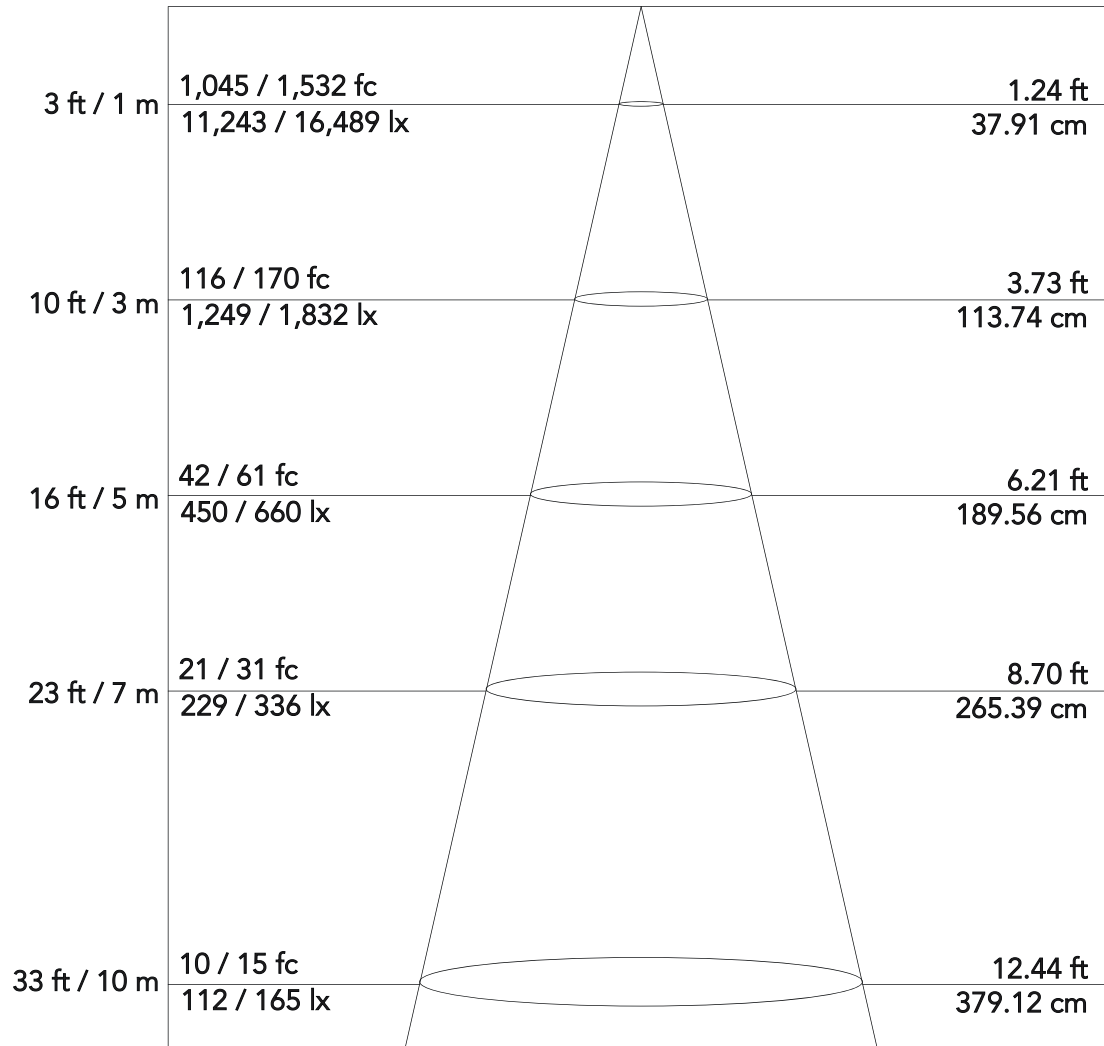

LumiPar 7IP - FULL (20°)

7x9 W RGBW compact IP LED PAR

Photometrics

Flux out: 1,335 lm

Height E avg / E max

Angle: 21.47°

Diameter

Note: the Curves indicate the illuminated area and the average illumination when the luminaire is at different distance

LumiPar 7IP - BLUE (20°)

7x9 W RGBW compact IP LED PAR

Photometrics

Flux out: 79.98 lm

Note: the Curves indicate the illuminated area and the average illumination when the luminaire is at different distance

LumiPar 7IP - GREEN (20°)

7x9 W RGBW compact IP LED PAR

Photometrics

Flux out: 552.7 lm

Note: the Curves indicate the illuminated area and the average illumination when the luminaire is at different distance

LumiPar 7IP - RED (20°)

7x9 W RGBW compact IP LED PAR

Photometrics

Flux out: 233.1 lm

Note: the Curves indicate the illuminated area and the average illumination when the luminaire is at different distance