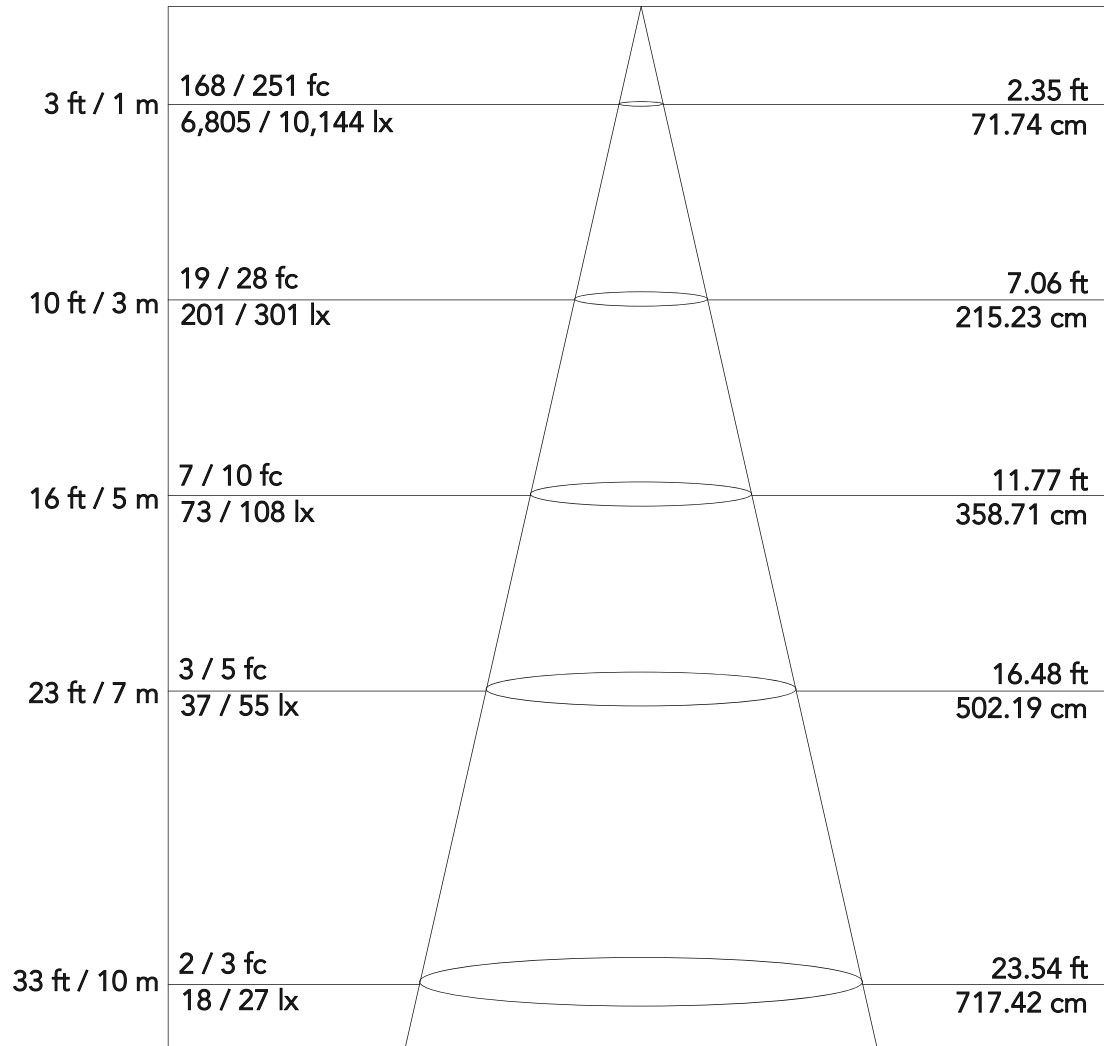

LumiPar 7IP - BLUE (45°)

7x9 W RGBW compact IP LED PAR

Photometrics

Flux out: 92.85 lm

Note: the Curves indicate the illuminated area and the average illumination when the luminaire is at different distance

LumiPar 7IP - GREEN (45°)

7x9 W RGBW compact IP LED PAR

Photometrics

Flux out: 654.5 lm

Note: the Curves indicate the illuminated area and the average illumination when the luminaire is at different distance

LumiPar 7IP - RED (45°)

7x9 W RGBW compact IP LED PAR

Photometrics

Flux out: 287.4 lm

Height E avg / E max

Angle: 38.25°

Diameter

Note: the Curves indicate the illuminated area and the average illumination when the luminaire is at different distance

LumiPar 7IP - WHITE (45°)

7x9 W RGBW compact IP LED PAR

Photometrics

Flux out: 754.9 lm

Note: the Curves indicate the illuminated area and the average illumination when the luminaire is at different distance