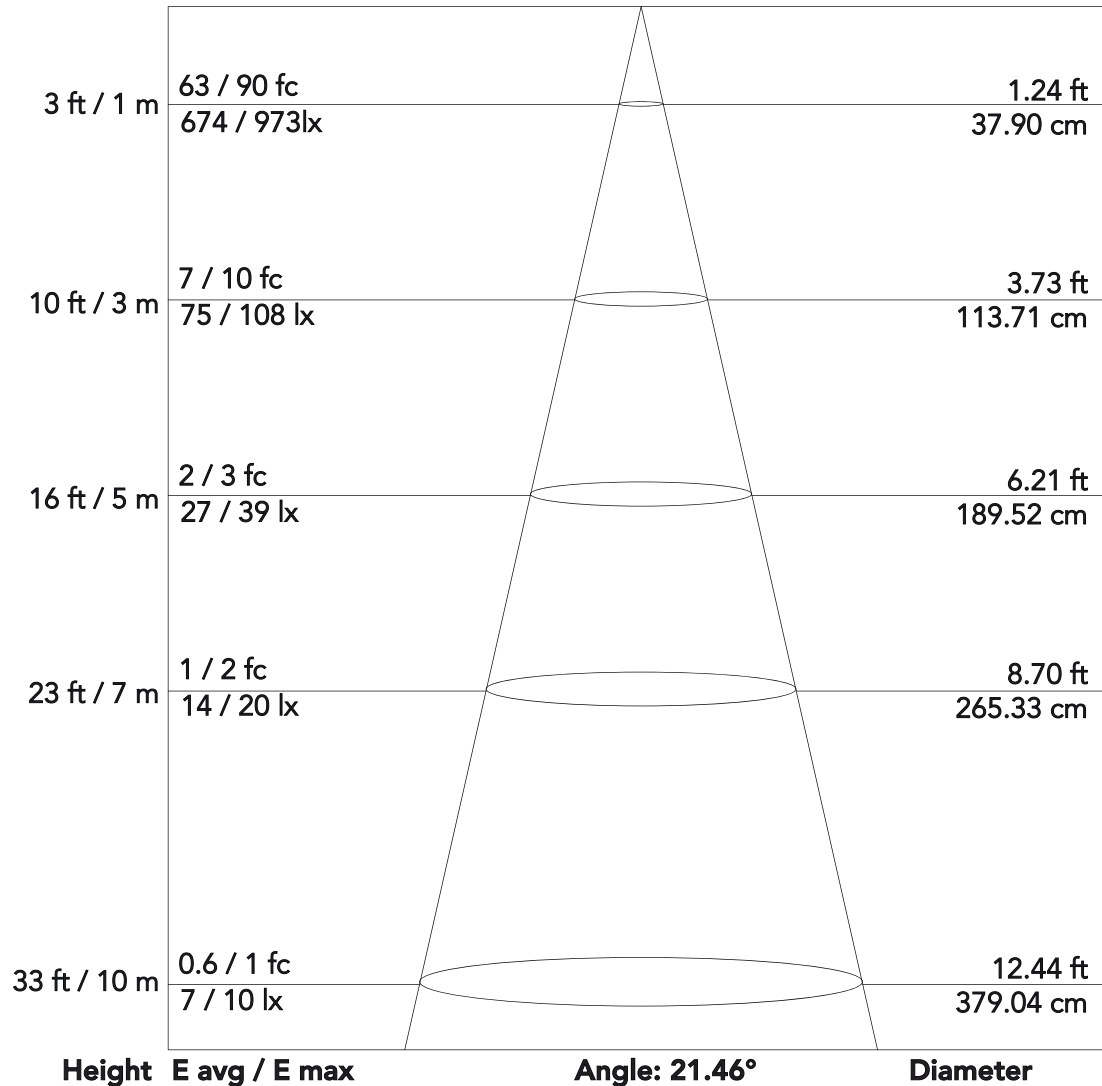

LumiPar 7IP - FULL (20°)

7x9 W RGBW compact IP LED PAR

Photometrics

Flux out: 1,335 lm

Height E avg / E max

Angle: 21.47°

Diameter

Note: the Curves indicate the illuminated area and the average illumination when the luminaire is at different distance

LumiPar 7IP - BLUE (20°)

7x9 W RGBW compact IP LED PAR

Photometrics

Flux out: 79.98 lm

Note: the Curves indicate the illuminated area and the average illumination when the luminaire is at different distance

LumiPar 7IP - GREEN (20°)

7x9 W RGBW compact IP LED PAR

Photometrics

Flux out: 552.7 lm

Note: the Curves indicate the illuminated area and the average illumination when the luminaire is at different distance

LumiPar 7IP - RED (20°)

7x9 W RGBW compact IP LED PAR

Photometrics

Flux out: 233.1 lm

Note: the Curves indicate the illuminated area and the average illumination when the luminaire is at different distance