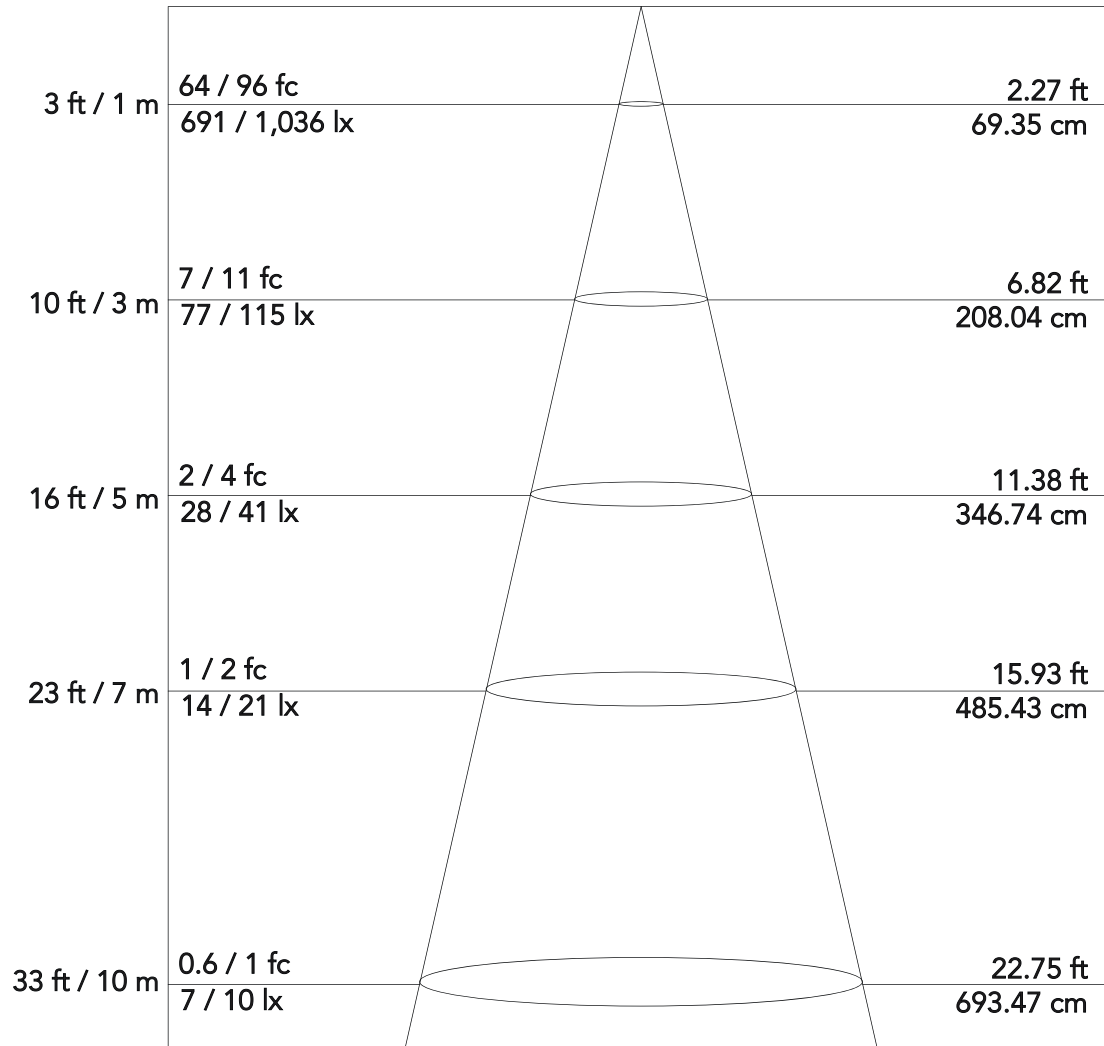

LumiPar 7IP - FULL (20°)

7x9 W RGBW compact IP LED PAR

Photometrics

Flux out: 1,335 lm

Height E avg / E max

Angle: 21.47°

Diameter

Note: the Curves indicate the illuminated area and the average illumination when the luminaire is at different distance

LumiPar 7IP - BLUE (45°)

7x9 W RGBW compact IP LED PAR

Photometrics

Flux out: 92.85 lm

Note: the Curves indicate the illuminated area and the average illumination when the luminaire is at different distance

LumiPar 7IP - GREEN (45°)

7x9 W RGBW compact IP LED PAR

Photometrics

Flux out: 654.5 lm

Note: the Curves indicate the illuminated area and the average illumination when the luminaire is at different distance

LumiPar 7IP - RED (45°)

7x9 W RGBW compact IP LED PAR

Photometrics

Flux out: 287.4 lm

Height E avg / E max

Angle: 38.25°

Diameter

Note: the Curves indicate the illuminated area and the average illumination when the luminaire is at different distance