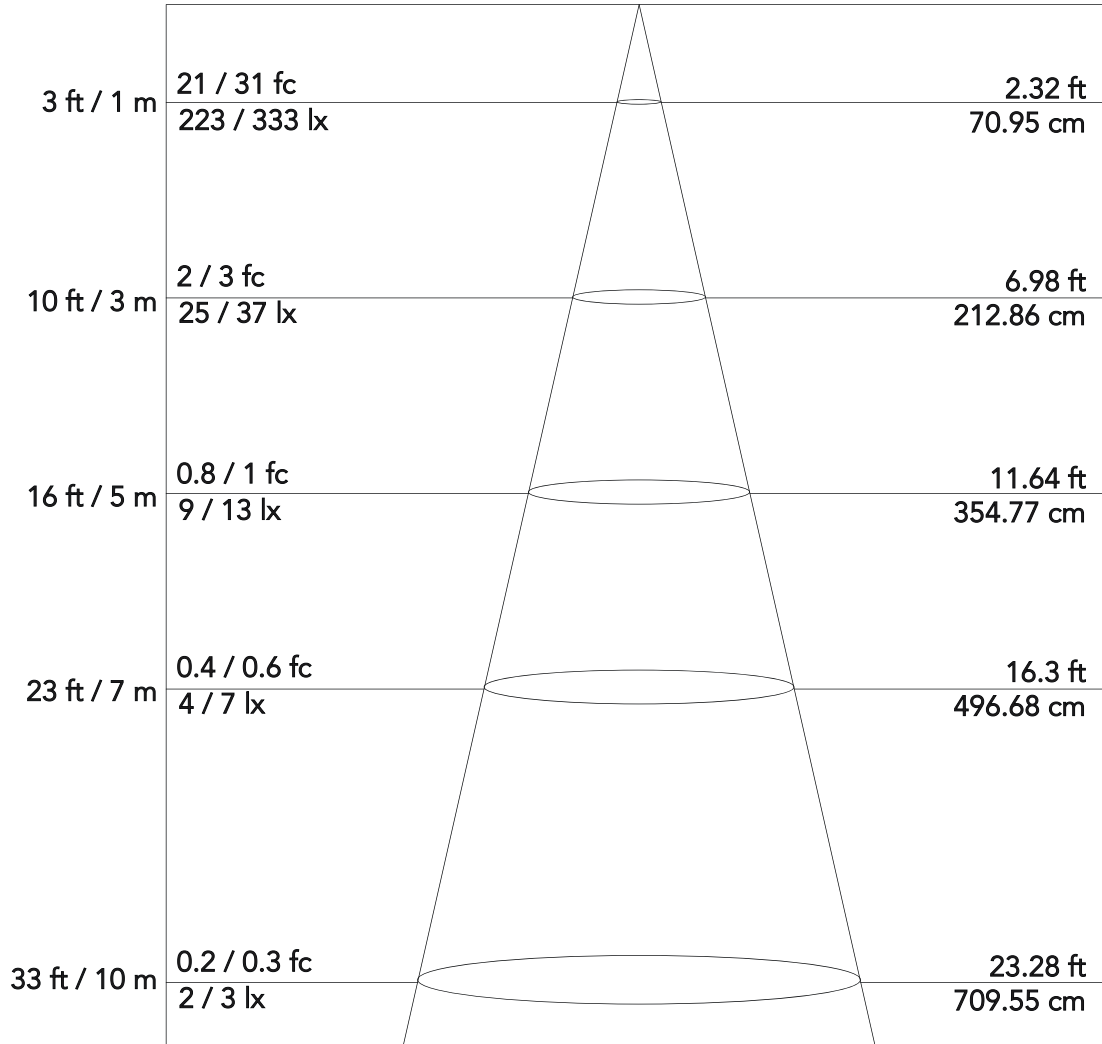

LumiPar 7IP - RED (20°)

7x9 W RGBW compact IP LED PAR

Photometrics

Flux out: 233.1 lm

Note: the Curves indicate the illuminated area and the average illumination when the luminaire is at different distance

LumiPar 7IP - WHITE (20°)

7x9 W RGBW compact IP LED PAR

Photometrics

Flux out: 565,1 lm

Note: the Curves indicate the illuminated area and the average illumination when the luminaire is at different distance

LumiPar 7IP - FULL (45°)

7x9 W RGBW compact IP LED PAR

Photometrics

Flux out: 1,626 lm

Note: the Curves indicate the illuminated area and the average illumination when the luminaire is at different distance

LumiPar 7IP - BLUE (45°)

7x9 W RGBW compact IP LED PAR

Photometrics

Flux out: 92.85 lm

Note: the Curves indicate the illuminated area and the average illumination when the luminaire is at different distance