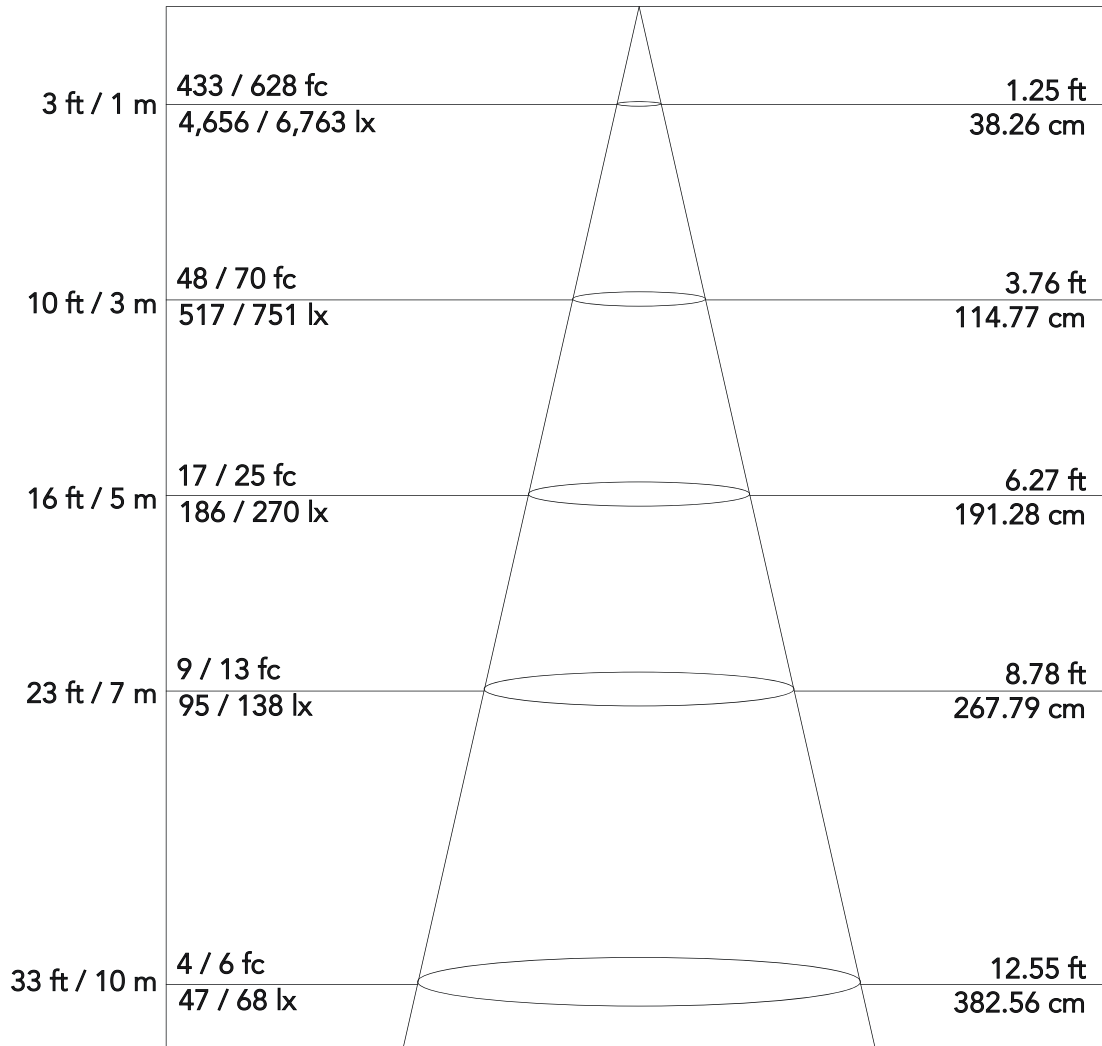

LumiPar 7IP - FULL (20°)

7x9 W RGBW compact IP LED PAR

Photometrics

Flux out: 1,335 lm

Height E avg / E max

Angle: 21.47°

Diameter

Note: the Curves indicate the illuminated area and the average illumination when the luminaire is at different distance

LumiPar 7IP - BLUE (20°)

7x9 W RGBW compact IP LED PAR

Photometrics

Flux out: 79.98 lm

Note: the Curves indicate the illuminated area and the average illumination when the luminaire is at different distance

LumiPar 7IP - GREEN (20°)

7x9 W RGBW compact IP LED PAR

Photometrics

Flux out: 552.7 lm

Note: the Curves indicate the illuminated area and the average illumination when the luminaire is at different distance

LumiPar 7IP - RED (20°)

7x9 W RGBW compact IP LED PAR

Photometrics

Flux out: 233.1 lm

Note: the Curves indicate the illuminated area and the average illumination when the luminaire is at different distance