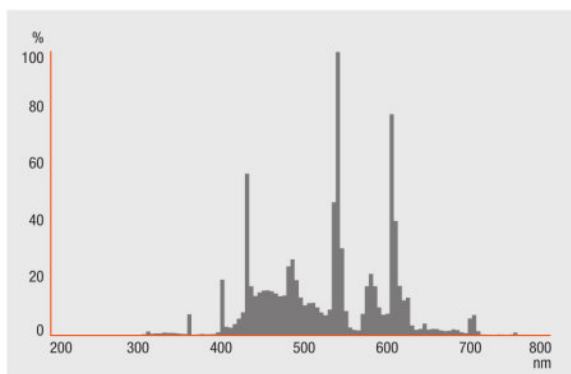

Product datasheet

Light Distribution

Spectral power distribution

Logistical Data

Product code	Product description	Packaging unit (Pieces/Unit)	Dimensions (length x width x height)	Volume	Gross weight
4050300018263	L 36 W/954	Shipping carton box 25 Pieces Sleeves	142 mm x 145 mm x 1242 mm	25.57 dm³	5062.00 g

The mentioned product code describes the smallest quantity unit which can be ordered. One shipping unit can contain one or more single products. When placing an order, for the quantity please enter single or multiples of a shipping unit.

References / Links

For more information on QUICKTRONIC electronic control gear go to

▶ www.osram.com/QUICKTRONIC

Disclaimer

Subject to change without notice. Errors and omission excepted. Always make sure to use the most recent release.