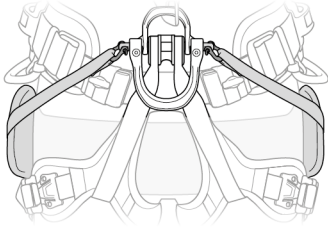

(1)

(2)

(3)

(4)

PETZL  
F-38820 Crolles  
[PETZL.COM](https://www.petzl.com)  
ISO 9001  
© Petzl  
Made in Romania

Sustaining our Community  
Au service de la Communauté  
FONDATION-PETZL.ORG

**Installation on the gated ventral attachment point, with shackles**

Installation sur point d'attache ventral ouvrable avec manilles

----- Or / ou -----

 **ASTRO BOD FAST**  
**ASTRO SIT FAST**

**Installation on the textile connection point**

Installation sur point d'accroche textile