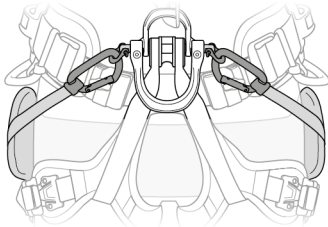

(1)

(2)

(3)

(4)

PETZL  
F-38820 Crolles  
[PETZL.COM](https://www.petzl.com)  
ISO 9001  
© Petzl  
Made in Romania

Sustaining our Community  
Au service de la Communauté  
FONDATION-PETZL.ORG

**Installation on the gated ventral attachment point, with shackles**

Installation sur point d'attache ventral ouvrable avec manilles

----- Or / ou -----

 **ASTRO BOD FAST**  
**ASTRO SIT FAST**

**Installation on the textile connection point**

Installation sur point d'accroche textile