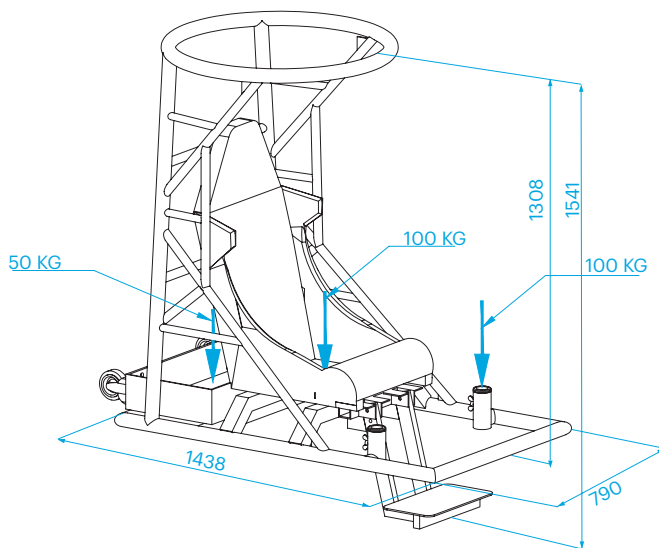

Photo: Rombouts Showequipment BV, The Netherlands. Project: Love Letters.

ACC-FSS-1

Followspot chair

- Max. load ballast tray 50 kg
- Max. load person 100 kg
- Max. load follow spot 100 kg  
(only 2011 model)