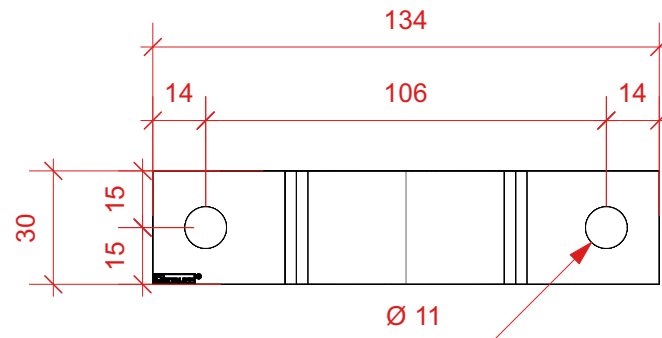

1 **CC-DRP-CP Ceiling plate ISO BOTTOM**
Scale: Half Actual Size

2 **CC-DRP-CP Ceiling plate TOP**
Scale: Half Actual Size

3 **CC-DRP-CP Ceiling plate BOTTOM**
Scale: Half Actual Size

4 **CC-DRP-CP Ceiling plate FRONT**
Scale: Half Actual Size

5 **CC-DRP-CP Ceiling plate LEFT**
Scale: Half Actual Size

Last revisions : Date : No : By : Note : 25/01/2024 1 KVB Review internally, check all dimensions, package contents, colors and materials. 19/02/2024 2 KVB Redesign, new 52mm pipe clamp, small changes in sizes. 22/02/2024 3 KVB Changed material to S235 in band clamp and R054x2,4 15/04/2024 4 KVB Redid all labels, to black background. Waiting on black graphix.				Project ID : Project name : Project Manager : N/A Product, RST-DRP Drop brackets KVB		
Supplier : PROSTAGE VAT no. NO993062952MVA Tvetenveien 30 0666 Oslo 22 99 46 60 salg@prostage.no www.prostage.no			Subject : PART CC-DRP Dimensions			
Location : N/A		Loads calculated by : N/A		Loads checked by : N/A		
Client : Prostage AS www.prostage.no		Sheet size : A3 Format : VWX Units : mm		Date : 08/05/2024 Rev. Date : Drawn By : KVB		
Drawing No. / File Name : Sht1010			Status : CONFIRMED			
All loads static unless otherwise clearly indicated.						

1 2 3 4 5 6 7 8

A

A

B

2 CC-DRP-MP00 Mnt.plt. single tube TOP
Scale: Half Actual Size

3 CC-DRP-MP00 Mnt.plt. single tube BOTTOM
Scale: Half Actual Size

C

1 CC-DRP-MP00 Mnt.plt. single tube ISO BOTTOM
Scale: Half Actual Size

C

D

4 CC-DRP-MP00 Mnt.plt. clamp BOTTOM
Scale: Half Actual Size

7 CC-DRP-MP00 Mnt.plt. single tube LEFT
Scale: Half Actual Size

D

E

6 CC-DRP-MP00 Mnt.plt. single tube FRONT
Scale: Half Actual Size

E