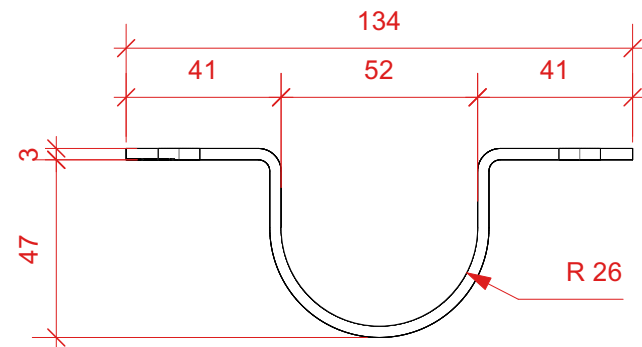

1 2 3 4 5 6 7 8

A

A

B

2 CC-DRP-MP00 Mnt.plt. single tube TOP
Scale: Half Actual Size

3 CC-DRP-MP00 Mnt.plt. single tube BOTTOM
Scale: Half Actual Size

C

1 CC-DRP-MP00 Mnt.plt. single tube ISO BOTTOM
Scale: Half Actual Size

C

D

4 CC-DRP-MP00 Mnt.plt. clamp BOTTOM
Scale: Half Actual Size

7 CC-DRP-MP00 Mnt.plt. single tube LEFT
Scale: Half Actual Size

D

E

6 CC-DRP-MP00 Mnt.plt. single tube FRONT
Scale: Half Actual Size

E

F

5 CC-DRP-MP00 Mnt.plt. clamp FRONT
Scale: Half Actual Size

Last revisions :				Project ID : N/A		Project name : Product, RST-DRP Drop brackets		Project Manager : KVB	
Date :	No :	By :	Note :	Supplier : PROSTAGE		Subject : PART CC-MP00 Dimensions		Loads calculated by : N/A	
25/01/2024	1	KVB	Review internally, check all dimensions, package contents, colors and materials.	VAT no. NO993062952MVA		Location : N/A		Loads checked by : N/A	
19/02/2024	2	KVB	Redesign, new 52mm pipe clamp, small changes in sizes.	Tvetenveien 30		Client : Prostage AS		Sheet size : A3	
22/02/2024	3	KVB	Changed material to S235 in band clamp and R054x2,4	0666 Oslo		www.prostage.no		Date : 08/05/2024	
15/04/2024	4	KVB	Redid all labels, to black background. Waiting on black graphix.	22 99 46 60		Units : mm		Rev. Date :	
				salg@prostage.no		Drawing No. / File Name : Sht1012		Status : CONFIRMED	
				www.prostage.no		All loads static unless otherwise clearly indicated.			

1 2 3 4 5 6 7 8

1 **CC-DRP-MP24 Mnt.plt. truss ISO BOTTOM**
Scale: Half Actual Size

2 **CC-DRP-MP24 Mnt.plt. truss TOP**
Scale: Half Actual Size

3 **CC-DRP-MP24 Mnt.plt. truss BOTTOM**
Scale: Half Actual Size