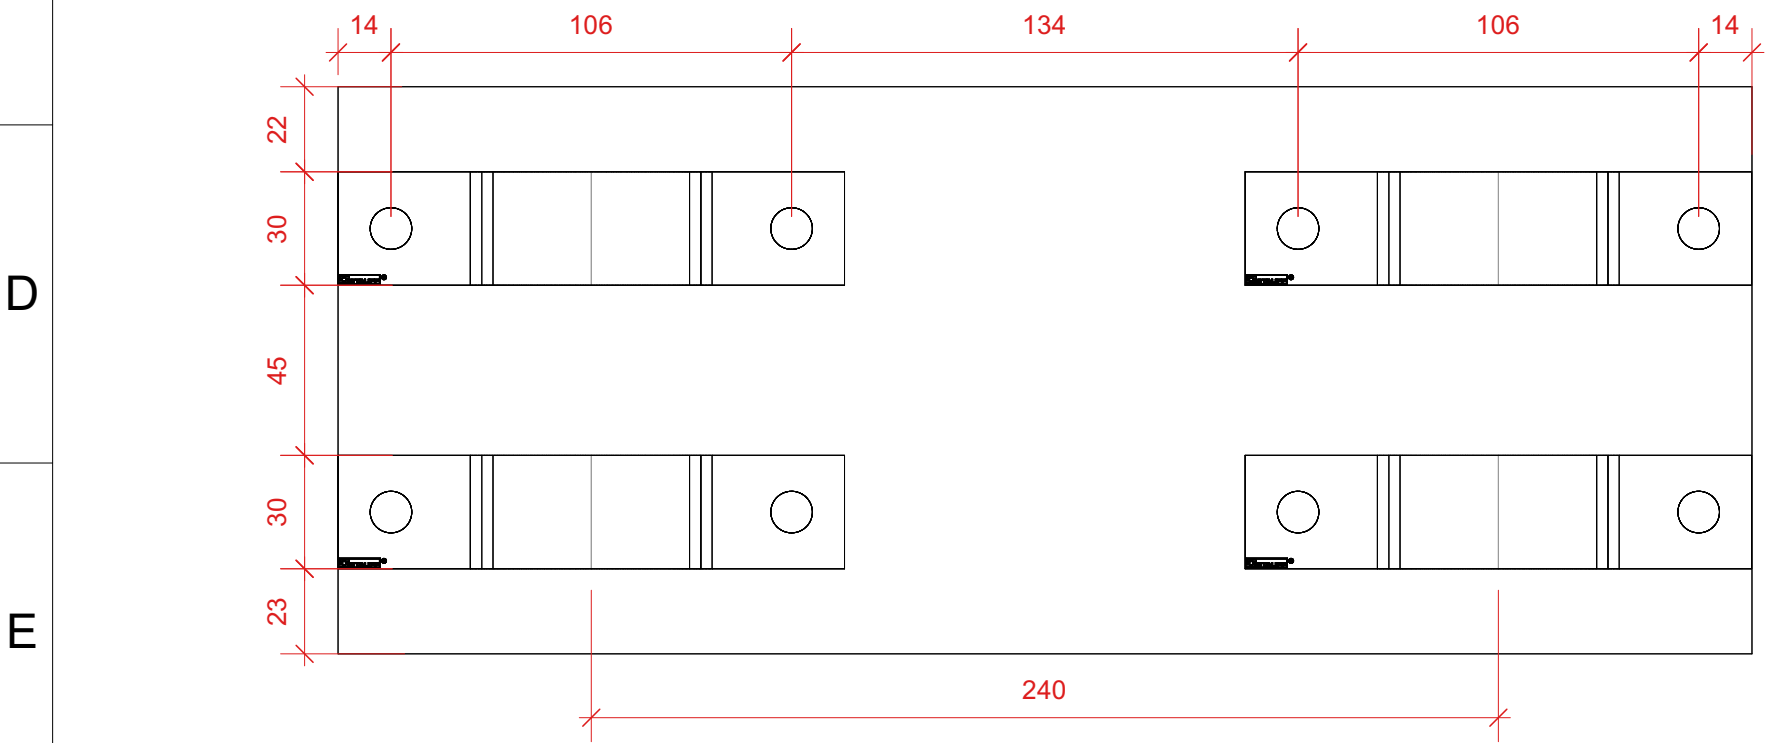

F

5 CC-DRP-MP00 Mnt.plt. clamp FRONT
Scale: Half Actual Size

Last revisions :				Project ID : N/A		Project name : Product, RST-DRP Drop brackets		Project Manager : KVB	
Date :	No :	By :	Note :	Supplier : PROSTAGE		Subject : PART CC-MP00 Dimensions		Loads calculated by : N/A	
25/01/2024	1	KVB	Review internally, check all dimensions, package contents, colors and materials.	VAT no. NO993062952MVA		Location : N/A		Loads checked by : N/A	
19/02/2024	2	KVB	Redesign, new 52mm pipe clamp, small changes in sizes.	Tvetenveien 30		Client : Prostage AS		Sheet size : A3	
22/02/2024	3	KVB	Changed material to S235 in band clamp and R054x2,4	0666 Oslo		www.prostage.no		Date : 08/05/2024	
15/04/2024	4	KVB	Redid all labels, to black background. Waiting on black graphix.	22 99 46 60		Units : mm		Rev. Date :	
				salg@prostage.no		Drawing No. / File Name : Sht1012		Status : CONFIRMED	
				www.prostage.no		All loads static unless otherwise clearly indicated.			

1 2 3 4 5 6 7 8

1 **CC-DRP-MP24 Mnt.plt. truss ISO BOTTOM**
Scale: Half Actual Size

2 **CC-DRP-MP24 Mnt.plt. truss TOP**
Scale: Half Actual Size

3 **CC-DRP-MP24 Mnt.plt. truss BOTTOM**
Scale: Half Actual Size

1 **CC-DRP-MP24 Mnt.plt. truss ISO BOTTOM**
Scale: Half Actual Size

2 **CC-DRP-MP24 Mnt.plt. truss FRONT**
Scale: Half Actual Size

4 **CC-DRP-MP24 Mnt.plt. clamp BOTTOM**
Scale: Half Actual Size

3 **CC-DRP-MP24 Mnt.plt. truss LEFT**
Scale: Half Actual Size