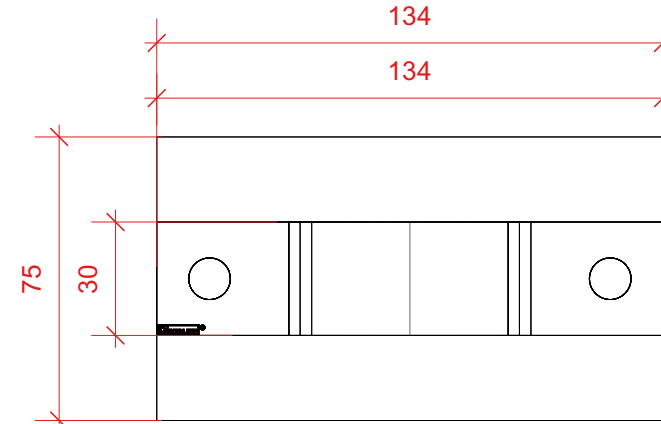

3 CC-DRP-MP00 Mnt.plt. single tube BOTTOM
Scale: Half Actual Size

1 2 3 4 5 6 7 8

A