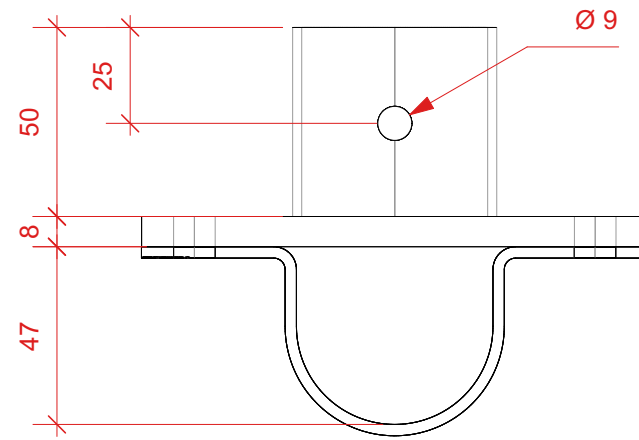

1 **CC-DRP-CP Ceiling plate ISO BOTTOM**
Scale: Half Actual Size

2 **CC-DRP-CP Ceiling plate TOP**
Scale: Half Actual Size

3 **CC-DRP-CP Ceiling plate BOTTOM**
Scale: Half Actual Size

4 **CC-DRP-CP Ceiling plate FRONT**
Scale: Half Actual Size

5 **CC-DRP-CP Ceiling plate LEFT**
Scale: Half Actual Size

Last revisions : Date : No : By : Note : 25/01/2024 1 KVB Review internally, check all dimensions, package contents, colors and materials. 19/02/2024 2 KVB Redesign, new 52mm pipe clamp, small changes in sizes. 22/02/2024 3 KVB Changed material to S235 in band clamp and R054x2,4 15/04/2024 4 KVB Redid all labels, to black background. Waiting on black graphix.				Project ID : Project name : Project Manager : N/A Product, RST-DRP Drop brackets KVB		
Supplier : PROSTAGE VAT no. NO993062952MVA Tvetenveien 30 0666 Oslo 22 99 46 60 salg@prostage.no www.prostage.no			Subject : PART CC-DRP Dimensions			
Location : N/A		Loads calculated by : N/A		Loads checked by : N/A		
Client : Prostage AS www.prostage.no		Sheet size : A3 Format : VWX Units : mm		Date : 08/05/2024 Rev. Date : Drawn By : KVB		
Drawing No. / File Name : Sht1010			Status : CONFIRMED			
All loads static unless otherwise clearly indicated.						

1 2 3 4 5 6 7 8

A

A

B

2 CC-DRP-MP00 Mnt.plt. single tube TOP
Scale: Half Actual Size

3 CC-DRP-MP00 Mnt.plt. single tube BOTTOM
Scale: Half Actual Size

C

1 CC-DRP-MP00 Mnt.plt. single tube ISO BOTTOM
Scale: Half Actual Size

C

D

4 CC-DRP-MP00 Mnt.plt. clamp BOTTOM
Scale: Half Actual Size

7 CC-DRP-MP00 Mnt.plt. single tube LEFT
Scale: Half Actual Size

D

E

6 CC-DRP-MP00 Mnt.plt. single tube FRONT
Scale: Half Actual Size

E