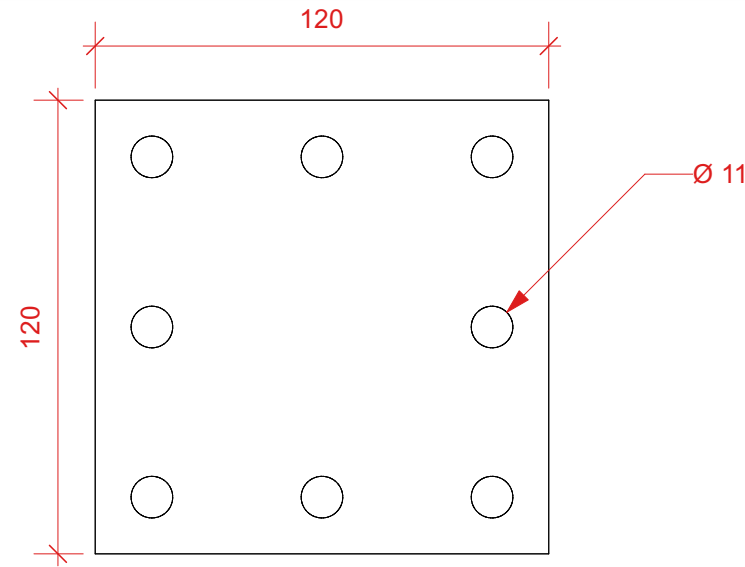

Prosjektnavn: **Product, RST-DRP Drop brackets**
 Project name

Kunde: Prostage AS
 Customer

Utgave: 1
 Issue

Revisjon: 1
 Revision
 2
 3
 4

1 **CC-DRP-CP Ceiling plate ISO BOTTOM**
 Scale: Half Actual Size

3 **CC-DRP-MP24 Mounting plate truss 240mm ISO TOP**
 Scale: Half Actual Size

2 **CC-DRP-MP00 Mounting plate single pipe ISO MOTTOM**
 Scale: Half Actual Size

Last revisions :				Project ID :	Project name :	Project Manager :
Date :	No :	By :	Note :	N/A	Product, RST-DRP Drop brackets	KVB
25/01/2024	1	KVB	Review internally, check all dimensions, package contents, colors and materials.	Supplier : PROSTAGE VAT no. NO993062952MVA		
19/02/2024	2	KVB	Redesign, new 52mm pipe clamp, small changes in sizes.	Location : Tvetenveien 30 0666 Oslo		
22/02/2024	3	KVB	Changed material to S235 in band clamp and R054x2,4	Client : Prostage AS		
15/04/2024	4	KVB	Redid all labels, to black background. Waiting on black graphix.	www.prostage.no		
				22 99 46 60		Units : mm
				salg@prostage.no		Sheet size : A3
				www.prostage.no		Format : VDX
						Date : 08/05/2024
						Rev. Date :
						Drawn By : KVB
						Status :
						CONFIRMED
				All loads static unless otherwise clearly indicated.		FP

1 **CC-DRP-CP Ceiling plate ISO BOTTOM**
Scale: Half Actual Size

2 **CC-DRP-CP Ceiling plate TOP**
Scale: Half Actual Size

3 **CC-DRP-CP Ceiling plate BOTTOM**
Scale: Half Actual Size

4 **CC-DRP-CP Ceiling plate FRONT**
Scale: Half Actual Size