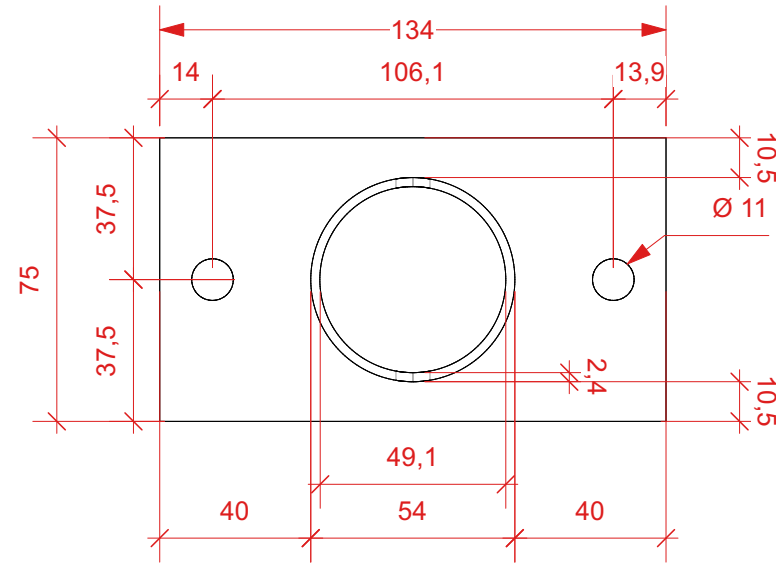

2 CC-DRP-MP00 Mnt.plt. single tube TOP
Scale: Half Actual Size

1 2 3 4 5 6 7 8

A