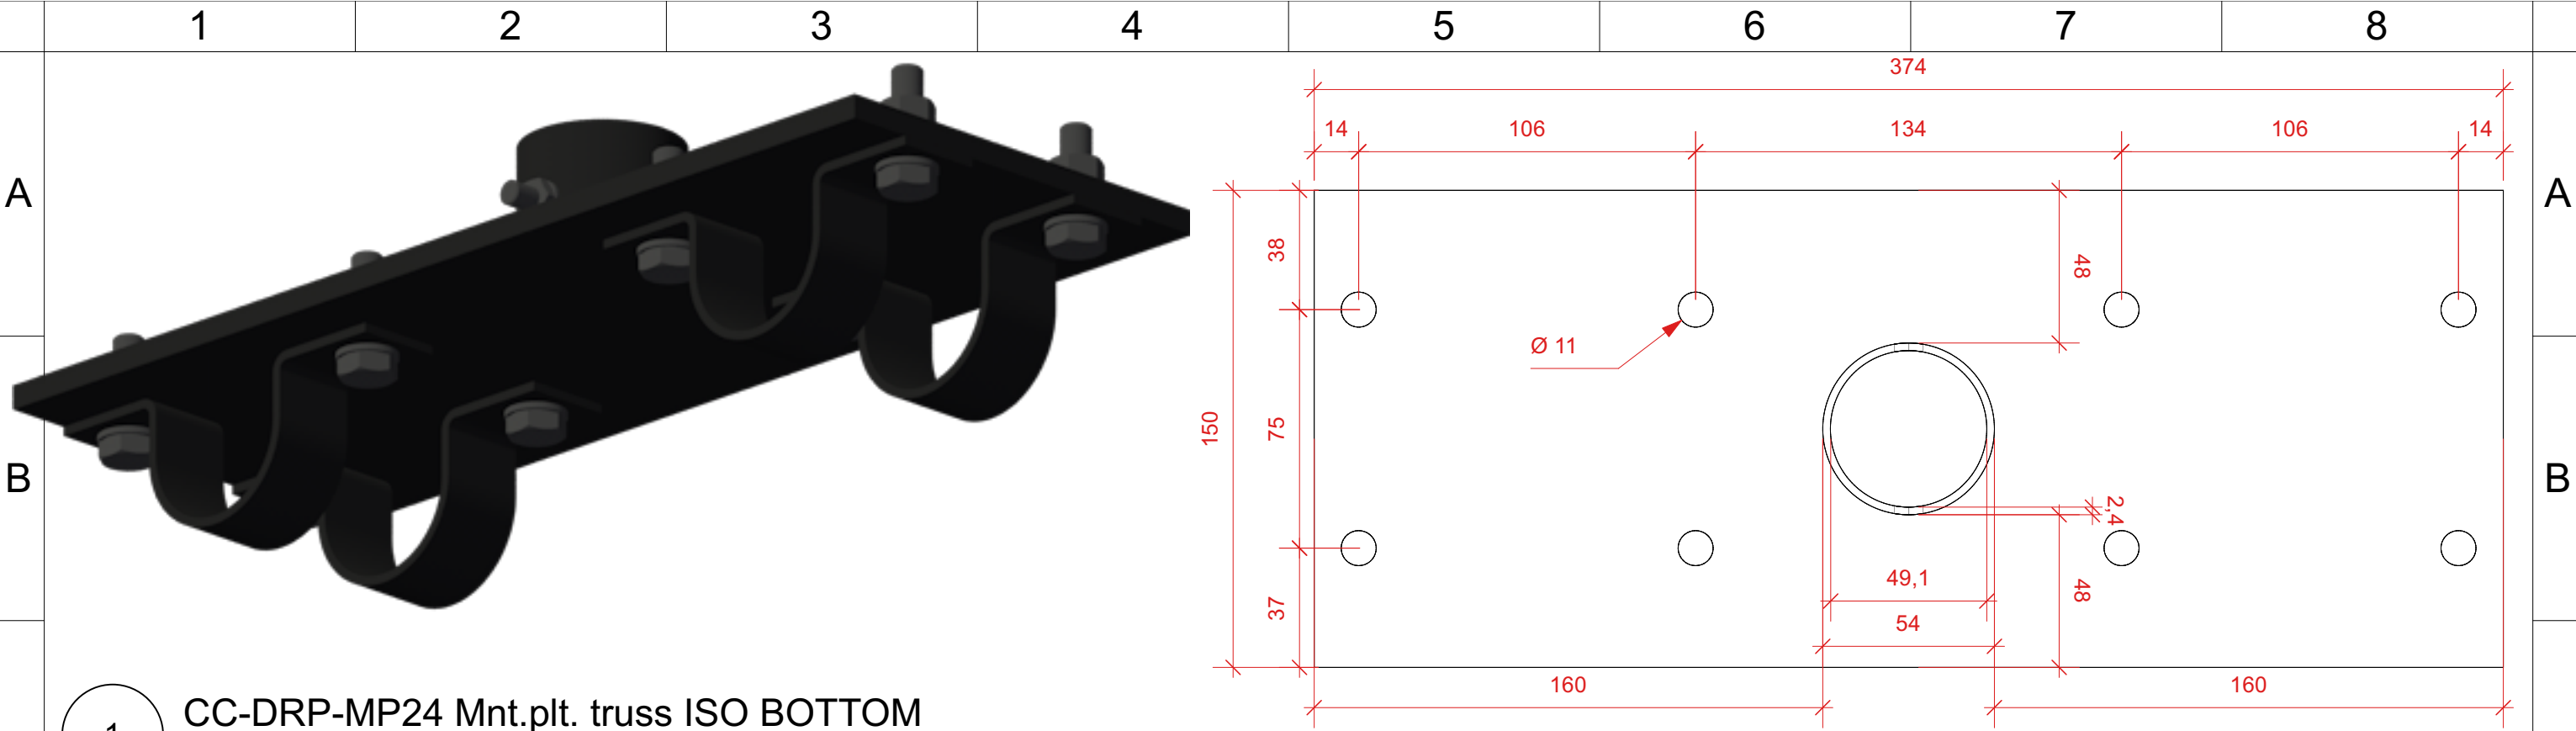

1 **CC-DRP-MP24 Mnt.plt. truss ISO BOTTOM**
Scale: Half Actual Size

2 **CC-DRP-MP24 Mnt.plt. truss TOP**
Scale: Half Actual Size