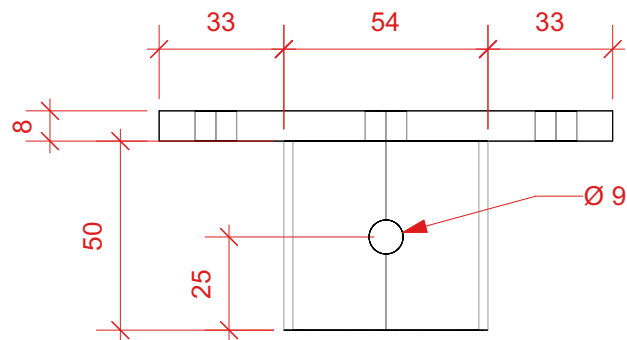

3 **CC-DRP-MP24 Mounting plate truss 240mm ISO TOP**
 Scale: Half Actual Size

2 **CC-DRP-MP00 Mounting plate single pipe ISO MOTTOM**
 Scale: Half Actual Size

Last revisions :				Project ID :	Project name :	Project Manager :
Date :	No :	By :	Note :	N/A	Product, RST-DRP Drop brackets	KVB
25/01/2024	1	KVB	Review internally, check all dimensions, package contents, colors and materials.	Supplier : PROSTAGE VAT no. NO993062952MVA		
19/02/2024	2	KVB	Redesign, new 52mm pipe clamp, small changes in sizes.	Location : Tvetenveien 30 0666 Oslo		
22/02/2024	3	KVB	Changed material to S235 in band clamp and R054x2,4	Client : Prostage AS		
15/04/2024	4	KVB	Redid all labels, to black background. Waiting on black graphix.	www.prostage.no		
				22 99 46 60		Units : mm
				salg@prostage.no		Sheet size : A3
				www.prostage.no		Format : VDX
						Date : 08/05/2024
						Rev. Date :
						Drawn By : KVB
						Status :
						CONFIRMED
				All loads static unless otherwise clearly indicated.		FP

1 **CC-DRP-CP Ceiling plate ISO BOTTOM**
Scale: Half Actual Size

2 **CC-DRP-CP Ceiling plate TOP**
Scale: Half Actual Size

3 **CC-DRP-CP Ceiling plate BOTTOM**
Scale: Half Actual Size

4 **CC-DRP-CP Ceiling plate FRONT**
Scale: Half Actual Size