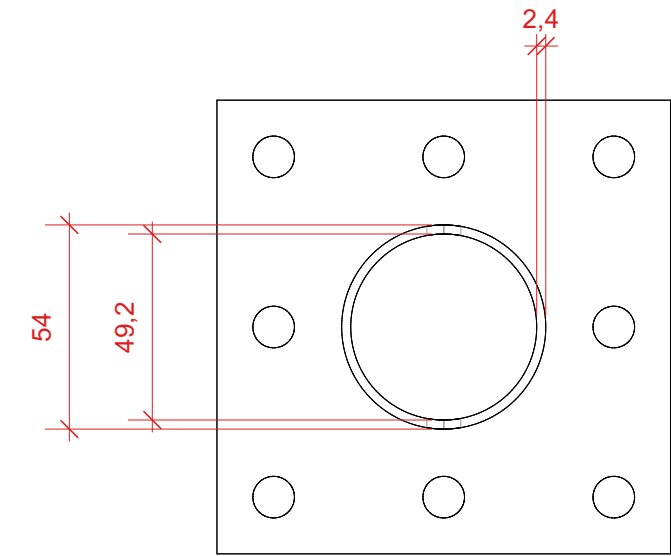

Prosjektnavn: **Product, RST-DRP Drop brackets**
 Project name

Kunde: Prostage AS
 Customer

Utgave: 1
 Issue

Revisjon: 1
 Revision
 2
 3
 4

1 **CC-DRP-CP Ceiling plate ISO BOTTOM**
 Scale: Half Actual Size

3 **CC-DRP-MP24 Mounting plate truss 240mm ISO TOP**
 Scale: Half Actual Size

2 **CC-DRP-MP00 Mounting plate single pipe ISO MOTTOM**
 Scale: Half Actual Size

Last revisions :				Project ID :	Project name :	Project Manager :
Date :	No :	By :	Note :	N/A	Product, RST-DRP Drop brackets	KVB
25/01/2024	1	KVB	Review internally, check all dimensions, package contents, colors and materials.	Supplier : PROSTAGE VAT no. NO993062952MVA		
19/02/2024	2	KVB	Redesign, new 52mm pipe clamp, small changes in sizes.	Location : Tvetenveien 30 0666 Oslo		
22/02/2024	3	KVB	Changed material to S235 in band clamp and R054x2,4	Client : Prostage AS		
15/04/2024	4	KVB	Redid all labels, to black background. Waiting on black graphix.	www.prostage.no		
				22 99 46 60		Units : mm
				salg@prostage.no		Sheet size : A3
				www.prostage.no		Format : VDX
						Date : 08/05/2024
						Rev. Date :
						Drawn By : KVB
						Status :
						CONFIRMED
				All loads static unless otherwise clearly indicated.		FP

1 **CC-DRP-CP Ceiling plate ISO BOTTOM**
Scale: Half Actual Size

2 **CC-DRP-CP Ceiling plate TOP**
Scale: Half Actual Size

3 **CC-DRP-CP Ceiling plate BOTTOM**
Scale: Half Actual Size

4 **CC-DRP-CP Ceiling plate FRONT**
Scale: Half Actual Size