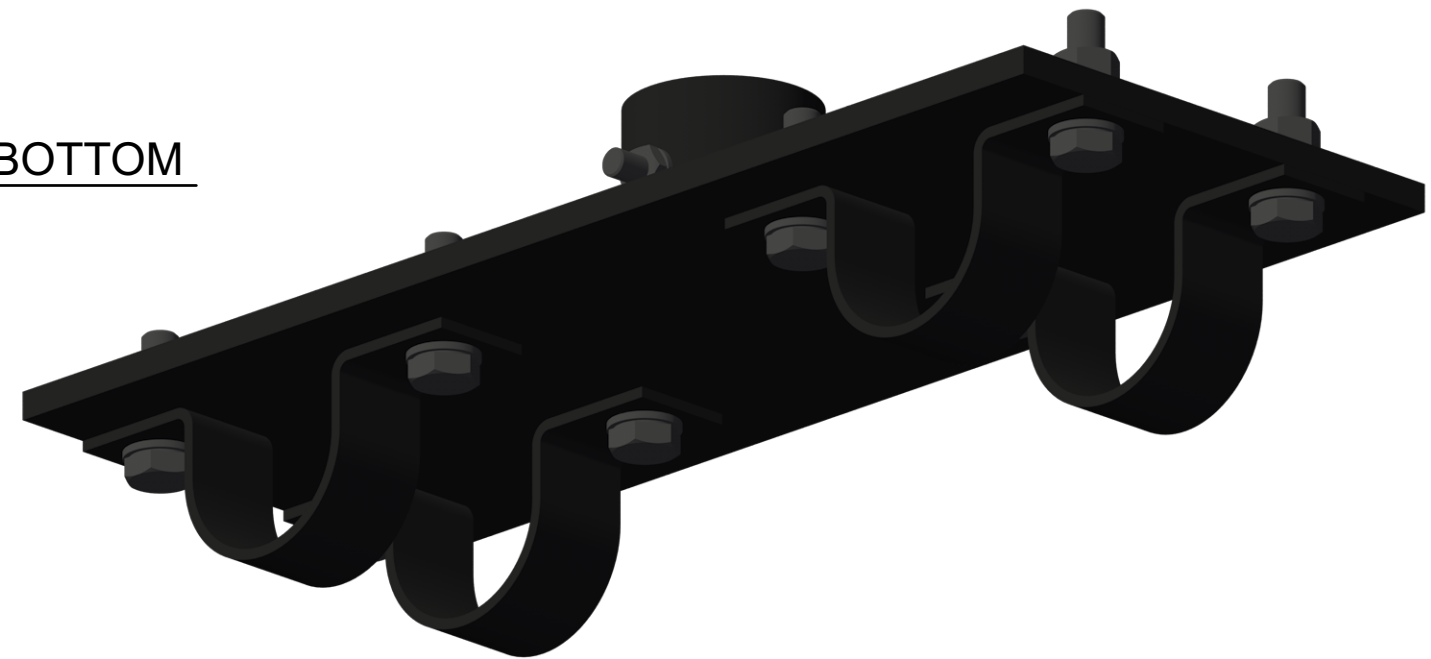

Prosjektnavn: **Product, RST-DRP Drop brackets**
 Project name

Kunde: Prostage AS
 Customer

Utgave: 1
 Issue

Revisjon: 1
 Revision
 2
 3
 4

1 **CC-DRP-CP Ceiling plate ISO BOTTOM**
 Scale: Half Actual Size

3 **CC-DRP-MP24 Mounting plate truss 240mm ISO TOP**
 Scale: Half Actual Size

2 **CC-DRP-MP00 Mounting plate single pipe ISO MOTTOM**
 Scale: Half Actual Size

Last revisions :				Project ID :	Project name :	Project Manager :
Date :	No :	By :	Note :	N/A	Product, RST-DRP Drop brackets	KVB
25/01/2024	1	KVB	Review internally, check all dimensions, package contents, colors and materials.	Supplier : PROSTAGE VAT no. NO993062952MVA		
19/02/2024	2	KVB	Redesign, new 52mm pipe clamp, small changes in sizes.	Location : Tvetenveien 30 0666 Oslo		
22/02/2024	3	KVB	Changed material to S235 in band clamp and R054x2,4	Client : Prostage AS		
15/04/2024	4	KVB	Redid all labels, to black background. Waiting on black graphix.	www.prostage.no		
				22 99 46 60		Units : mm
				salg@prostage.no		Sheet size : A3
				www.prostage.no		Format : VDX
						Date : 08/05/2024
						Rev. Date :
						Drawn By : KVB
						Status :
						CONFIRMED
				All loads static unless otherwise clearly indicated.		FP