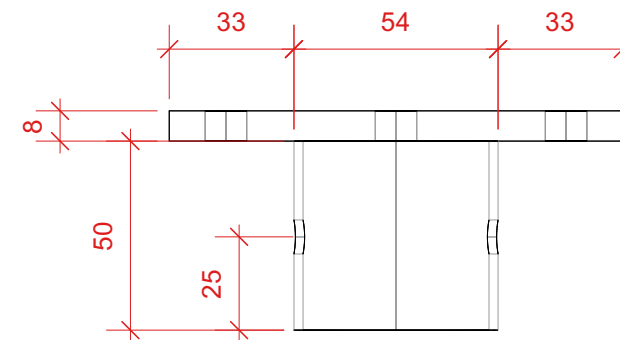

3 **CC-DRP-MP24 Mounting plate truss 240mm ISO TOP**
 Scale: Half Actual Size

2 **CC-DRP-MP00 Mounting plate single pipe ISO MOTTOM**
 Scale: Half Actual Size

Last revisions :				Project ID :	Project name :	Project Manager :
Date :	No :	By :	Note :	N/A	Product, RST-DRP Drop brackets	KVB
25/01/2024	1	KVB	Review internally, check all dimensions, package contents, colors and materials.	Supplier : PROSTAGE VAT no. NO993062952MVA		
19/02/2024	2	KVB	Redesign, new 52mm pipe clamp, small changes in sizes.	Location : Tvetenveien 30 0666 Oslo		
22/02/2024	3	KVB	Changed material to S235 in band clamp and R054x2,4	Client : Prostage AS		
15/04/2024	4	KVB	Redid all labels, to black background. Waiting on black graphix.	www.prostage.no		
				22 99 46 60		Units : mm
				salg@prostage.no		Sheet size : A3
				www.prostage.no		Format : VDX
						Date : 08/05/2024
						Rev. Date :
						Drawn By : KVB
						Status :
						CONFIRMED
				All loads static unless otherwise clearly indicated.		FP

1 **CC-DRP-CP Ceiling plate ISO BOTTOM**
Scale: Half Actual Size

2 **CC-DRP-CP Ceiling plate TOP**
Scale: Half Actual Size

3 **CC-DRP-CP Ceiling plate BOTTOM**
Scale: Half Actual Size

4 **CC-DRP-CP Ceiling plate FRONT**
Scale: Half Actual Size