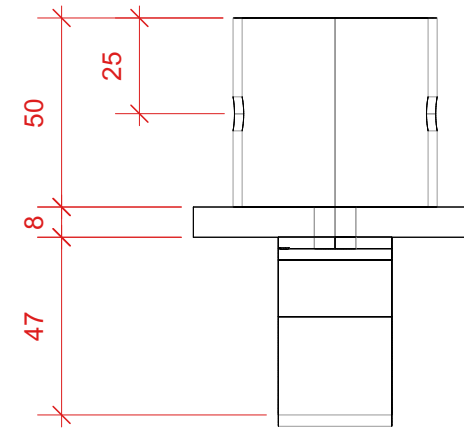

1 **CC-DRP-CP Ceiling plate ISO BOTTOM**
Scale: Half Actual Size

2 **CC-DRP-CP Ceiling plate TOP**
Scale: Half Actual Size

3 **CC-DRP-CP Ceiling plate BOTTOM**
Scale: Half Actual Size

4 **CC-DRP-CP Ceiling plate FRONT**
Scale: Half Actual Size

5 **CC-DRP-CP Ceiling plate LEFT**
Scale: Half Actual Size

Last revisions : Date : No : By : Note : 25/01/2024 1 KVB Review internally, check all dimensions, package contents, colors and materials. 19/02/2024 2 KVB Redesign, new 52mm pipe clamp, small changes in sizes. 22/02/2024 3 KVB Changed material to S235 in band clamp and R054x2,4 15/04/2024 4 KVB Redid all labels, to black background. Waiting on black graphix.				Project ID : Project name : Project Manager : N/A Product, RST-DRP Drop brackets KVB		
Supplier : PROSTAGE VAT no. NO993062952MVA Tvetenveien 30 0666 Oslo 22 99 46 60 salg@prostage.no www.prostage.no			Subject : PART CC-DRP Dimensions			
Location : N/A		Loads calculated by : N/A		Loads checked by : N/A		
Client : Prostage AS www.prostage.no		Sheet size : A3 Format : VWX Units : mm		Date : 08/05/2024 Rev. Date : Drawn By : KVB		
Drawing No. / File Name : Sht1010			Status : CONFIRMED			
All loads static unless otherwise clearly indicated.						

1 2 3 4 5 6 7 8

A

A

B

2 CC-DRP-MP00 Mnt.plt. single tube TOP
Scale: Half Actual Size

3 CC-DRP-MP00 Mnt.plt. single tube BOTTOM
Scale: Half Actual Size

C

1 CC-DRP-MP00 Mnt.plt. single tube ISO BOTTOM
Scale: Half Actual Size

C

D

4 CC-DRP-MP00 Mnt.plt. clamp BOTTOM
Scale: Half Actual Size

7 CC-DRP-MP00 Mnt.plt. single tube LEFT
Scale: Half Actual Size

D

E

6 CC-DRP-MP00 Mnt.plt. single tube FRONT
Scale: Half Actual Size

E