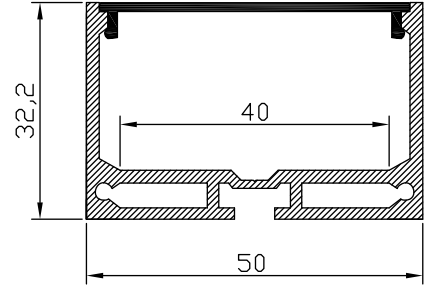

# SBL155408 Aluminum Profile Specification

Color 

Unit: mm

## Features:

1. Model: HL-BAPL051
2. Material: AL6063+PC
3. Surface: Anodized/Painting
4. Lighting source width: 40mm
5. Length: 4m/max
6. Installation: For offices / conference rooms / supermarkets / home lighting application.