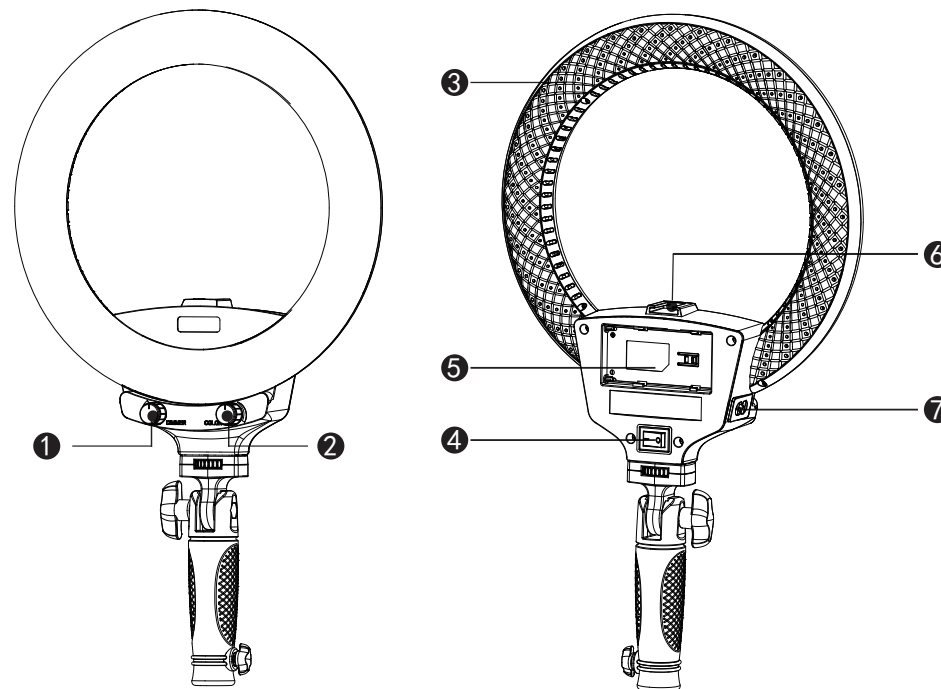

● Product Information

Thanks for choosing it. This light has 192pcs premium LED beads, output is 22W. The LED beads has less heat, to increase the lifespan.

The light shell is high-strength ABS, sturdy and durable, beautiful and fashionable, it's light and handy, simple design, easy to carry. Make the live show more effective. It's simple to operate, stepless dimmer and Bi-color, the light is soft, no dazzling, suitable for kinds of live show. It's the best choice for live show.

● Model Parameter List

Model	R-22B
Output Power	22W
Luminous Flux	2000LM
LED Quantity	192 pcs
Color Temperature	3000K-6500K
Color Reading Index	≥85
Dimmer	10%-100%
Light Source	0.2W high brightness Smd LED
power input	AC100-240V 50/60Hz
Lithium Battery Type	NP-F550/750/970
Size	Outer diameter 255mm, Inner diameter 185mm, Thickness 31mm

● Overview

① Dimmer knob

When turned on, the brightness range is 10-100%.

② Color temperature adjuster

When turned on, the CCT range is 3200-5600K.

③ Vents

④ Power switch

⑤ Battery Location

⑥ Shoe cover

⑦ Power Socket