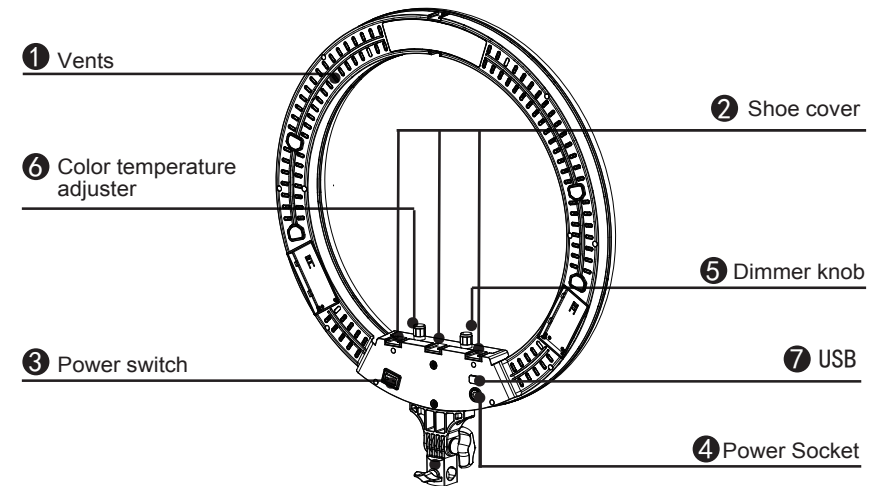

SBL Kompakt 36W LED lys

SKU:156795

● Product Information

The bi-color 19" LED Ring Light is an ideal way to achieve soft, nearly shadowless light quality that's flattering to skin, makeup, and close-up portraiture. The gimbal can be mounted on the light fixture with the L bracket, and the handle mounts allow you to handheld the light while shooting in the middle of it. You may recharge your smartphone via the 5V2A USB port while shooting. The light intensity from 10-100% is controlled by a simple knob and color temperature is adjustable from 3000K-6500K. The fixture has dual power design, it comes with UL certified power adapter and accept 110V-240V voltage, and the battery mounts accept Sony type NP-F750/960 batteries.

● Model Parameter List

Output Power	36W
Luminous Flux	2500LM
LED Quantity	240 pcs
Color Temperature	3000K-6500K
Dimmer	10%-100%
Light Source	0.2W high brightness Smd LED
DC power input	DC 15V 2.4A
Color Reading Index	≥85
Size	Outer diameter 487mm, Inner diameter 435mm, Thickness 46.6mm

● Overview

① Vents

② Shoe cover

③ Power switch

④ Power Socket

⑤ Dimmer knob

When turned on, the brightness range is 10-100%.

⑥ Color temperature adjuster