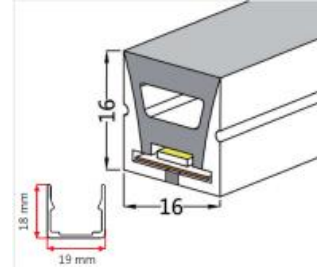

## Product Specifications

Model No.	157224
Product Size	16*16mm (W*H)
LED Light Source	SMD5050
LED Quantity (pcs/m)	96LEDs/m
Input Voltage (V)	DC24V
Power (W/m)	23W/m
Cutting Size	6.25cm
Color	RGBW Colorful (No pixel)
IP Rating	IP67
Bending Side	Top View