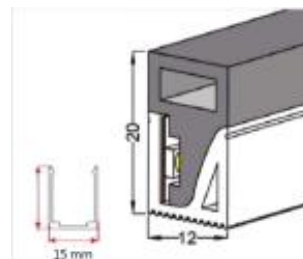

## Product Specifications

Model No.	157227
Product Size	12*20mm (W*H)
LED Light Source	SMD5050
LED Quantity (pcs/m)	96LEDs/m
Input Voltage (V)	DC24V
Power (W/m)	23W/m
Cutting Size	6.25cm
Color	RGB Multi-color (Pixel)
IC Model	8818
IP Rating	IP67
Bending Side	Side View