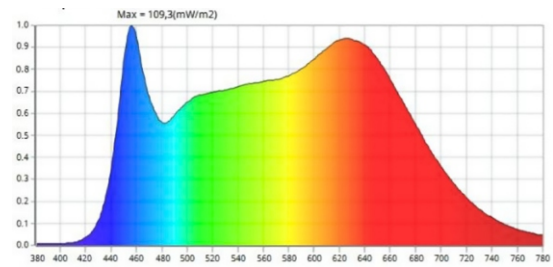

SBL Mini 50TW Fresnell

Photometric

WW(lx)	6419	2986	946	543	352	240
CW(lx)	8804	2843	1312	759	495	329
Full on(lx)	7063	2216	1069	610	396	270

WW(lx)	1955	602	291	165	114	80
CW(lx)	2688	866	395	230	155	110
Full on(lx)	2150	698	319	185	126	90

Distance(m)	1	2	3	4	5	6
Spot Diam(m)	0.50	1.00	1.50	2.00	2.50	3.00

Min. Spot

Distance(m)	1	2	3	4	5	6
Spot Diam(m)	1.25	2.5	3.75	5	6.25	7.5

Max. Spot

Color Rendition

Spectrum

Technical Data

Power supply:	AC100-240V, 50/60Hz
Light source:	50W WW + 50W CW
Color temperature:	2700K~6500K tunable
Zoom range:	25°- 80° manual zoom
Color Rendition:	CRI 95, R9≥90, TLCI 98, CQS 96
Power connection:	PowerCON in
Signal connection:	3-pin XLR in&out(5-pin optional)
Control channels:	1/2/3/5
Control mode:	DMX, RDM, Rotary