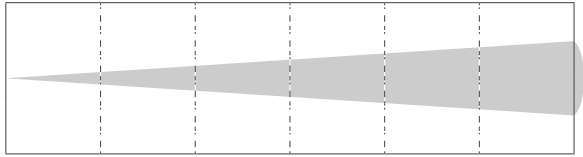

SBL Mini 50TW Fresnell

Photometric

WW(lx)	6419	2986	946	543	352	240
CW(lx)	8804	2843	1312	759	495	329
Full on(lx)	7063	2216	1069	610	396	270

WW(lx)	1955	602	291	165	114	80
CW(lx)	2688	866	395	230	155	110
Full on(lx)	2150	698	319	185	126	90

Distance(m)	1	2	3	4	5	6
Spot Diam(m)	0.50	1.00	1.50	2.00	2.50	3.00

Min. Spot

Distance(m)	1	2	3	4	5	6
Spot Diam(m)	1.25	2.5	3.75	5	6.25	7.5

Max. Spot

Color Rendition

Spectrum

Technical Data

Power supply:	AC100-240V, 50/60Hz
Light source:	50W WW + 50W CW
Color temperature:	2700K~6500K tunable
Zoom range:	25°- 80° manual zoom
Color Rendition:	CRI 95, R9≥90, TLCI 98, CQS 96
Power connection:	PowerCON in
Signal connection:	3-pin XLR in&out(5-pin optional)
Control channels:	1/2/3/5
Control mode:	DMX, RDM, Rotary

Housing:	Colour black, Aluminum
Size:	230 x 156 x 279mm
Package(carton):	335 x 218 x 220mm
N.W.:	2.2 kg(barn door incl.)
G.W.:	2.8 kg
Accessories(incl.):	Power cable, barn door, Gel frame
Accessories(opt.):	Clamp, Safety rope
Compliance:	CE
Environment:	IP20