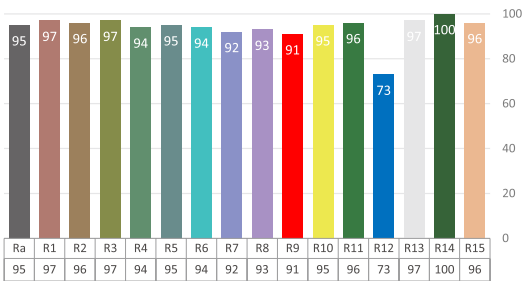

SBL Mini 50TW Fresnell

Photometric

WW(lx)	6419	2986	946	543	352	240
CW(lx)	8804	2843	1312	759	495	329
Full on(lx)	7063	2216	1069	610	396	270

WW(lx)	1955	602	291	165	114	80
CW(lx)	2688	866	395	230	155	110
Full on(lx)	2150	698	319	185	126	90

Distance(m)	1	2	3	4	5	6
Spot Diam(m)	0.50	1.00	1.50	2.00	2.50	3.00

Min. Spot

Distance(m)	1	2	3	4	5	6
Spot Diam(m)	1.25	2.5	3.75	5	6.25	7.5

Max. Spot

Color Rendition

Spectrum

Technical Data

Power supply:	AC100-240V, 50/60Hz
Light source:	50W WW + 50W CW
Color temperature:	2700K~6500K tunable
Zoom range:	25°- 80° manual zoom
Color Rendition:	CRI 95, R9≥90, TLCI 98, CQS 96
Power connection:	PowerCON in
Signal connection:	3-pin XLR in&out(5-pin optional)
Control channels:	1/2/3/5
Control mode:	DMX, RDM, Rotary

Housing:	Colour black, Aluminum
Size:	230 x 156 x 279mm
Package(carton):	335 x 218 x 220mm
N.W.:	2.2 kg(barn door incl.)
G.W.:	2.8 kg
Accessories(incl.):	Power cable, barn door, Gel frame
Accessories(opt.):	Clamp, Safety rope
Compliance:	CE
Environment:	IP20