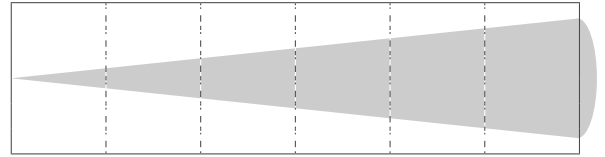

SBL Mini 50TW Fresnell

Photometric

WW(lx)	6419	2986	946	543	352	240
CW(lx)	8804	2843	1312	759	495	329
Full on(lx)	7063	2216	1069	610	396	270

WW(lx)	1955	602	291	165	114	80
CW(lx)	2688	866	395	230	155	110
Full on(lx)	2150	698	319	185	126	90

Distance(m)	1	2	3	4	5	6
Spot Diam(m)	0.50	1.00	1.50	2.00	2.50	3.00

Min. Spot

Distance(m)	1	2	3	4	5	6
Spot Diam(m)	1.25	2.5	3.75	5	6.25	7.5

Max. Spot

Color Rendition

Spectrum

Technical Data

Power supply:	AC100-240V, 50/60Hz
Light source:	50W WW + 50W CW
Color temperature:	2700K~6500K tunable
Zoom range:	25°- 80° manual zoom
Color Rendition:	CRI 95, R9≥90, TLCI 98, CQS 96
Power connection:	PowerCON in
Signal connection:	3-pin XLR in&out(5-pin optional)
Control channels:	1/2/3/5
Control mode:	DMX, RDM, Rotary

Housing:	Colour black, Aluminum
Size:	230 x 156 x 279mm
Package(carton):	335 x 218 x 220mm
N.W.:	2.2 kg(barn door incl.)
G.W.:	2.8 kg
Accessories(incl.):	Power cable, barn door, Gel frame
Accessories(opt.):	Clamp, Safety rope
Compliance:	CE
Environment:	IP20