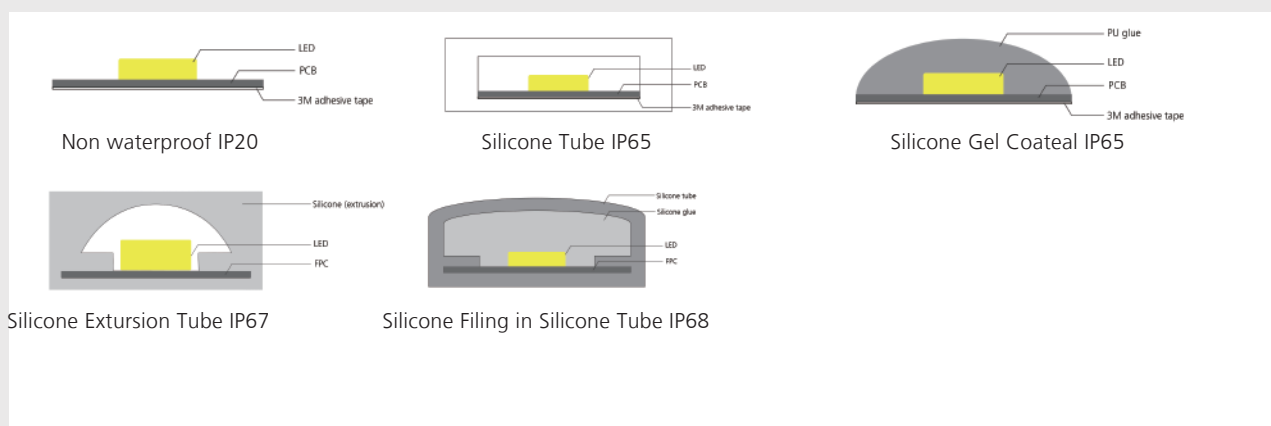

Waterproof Options