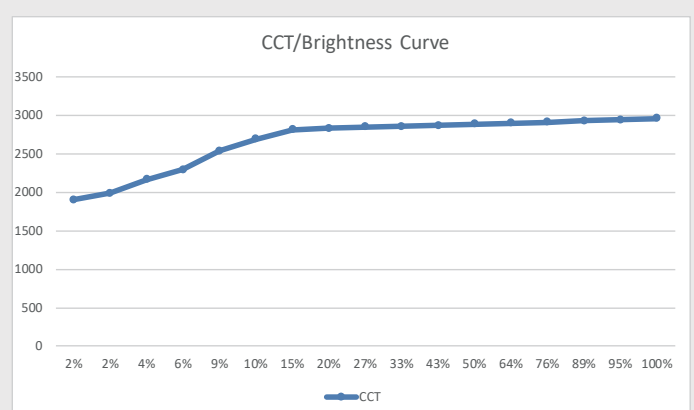

## Features

- Dim to warm, CCT gets warmer when brightness goes down
- CCT range: 1800K-3000K, 3000K-6000K
- One bin selection, SDCM≤3
- High CRI, Ra90
- Compatible with 0/1-10V, PWM, Triac constant voltage driver and dimmer
- IP rating: IP20, IP65, IP67, IP68
- Certification: CE, RoHS

## Warranty

- 2 years

P/N	Color	Color temperature(K) Wavelength(nm)	LED Qty (pcs/m)	Luminous Flux(lm/m)	Power(W/M)	Luminous Efficaly(lm/w)	CRI	Working Voltage(V DC)	Standard Length(m)	Beam Angle(°)
KD-2216-224DTW	Warm White	1800K	224	28	0.48	58	≥90	24	5	120
KD-2216-224DTW	Warm White	3000K	224	1083	15	72	≥90	24	5	120

# Build the light light your life

P/N	Color	Color temperature(K) Wavelength(nm)	LED Qty (pcs/m)	Luminous Flux(lm/m)	Power(W/M)	Luminous Effically(lm/w)	CRI	Working Voltage(V DC)	Standard Length(m)	Beam Angle(°)
KD-2216-224DTW	Warm White	3000K	224	34	0.48	71	≥90	24	5	120
KD-2216-224DTW	White	6000K	224	1152	15	72	≥90	24	5	120