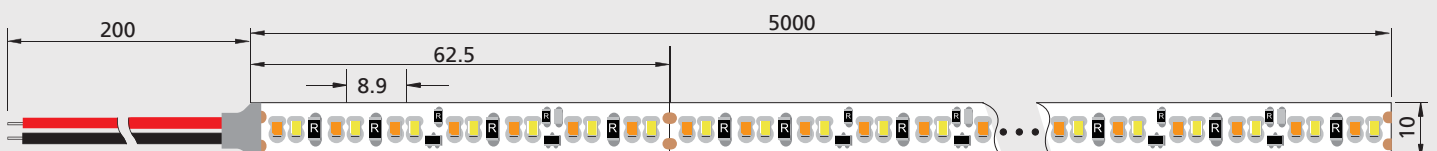

Profile Drawings

Unit: mm [in]