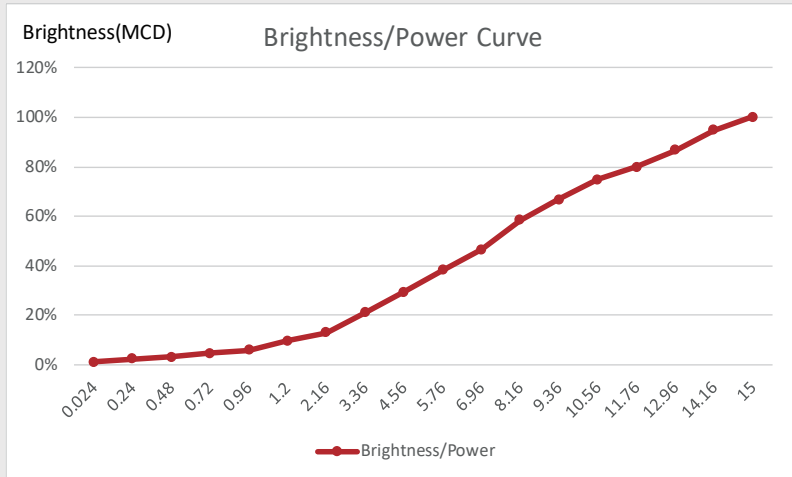

## Warranty

- 2 years

P/N	Color	Color temperature(K) Wavelength(nm)	LED Qty (pcs/m)	Luminous Flux(lm/m)	Power(W/M)	Luminous Efficaly(lm/w)	CRI	Working Voltage(V DC)	Standard Length(m)	Beam Angle(°)
KD-2216-224DTW	Warm White	1800K	224	28	0.48	58	≥90	24	5	120
KD-2216-224DTW	Warm White	3000K	224	1083	15	72	≥90	24	5	120

# Build the light light your life

P/N	Color	Color temperature(K) Wavelength(nm)	LED Qty (pcs/m)	Luminous Flux(lm/m)	Power(W/M)	Luminous Effically(lm/w)	CRI	Working Voltage(V DC)	Standard Length(m)	Beam Angle(°)
KD-2216-224DTW	Warm White	3000K	224	34	0.48	71	≥90	24	5	120
KD-2216-224DTW	White	6000K	224	1152	15	72	≥90	24	5	120