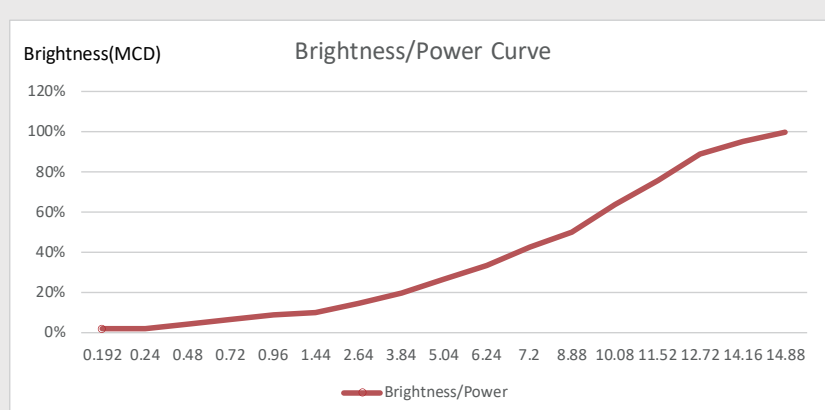

## Installation

- Easy installation with double-sided adhesive tape
- May installation and fixing options available with the minimum bending diameter as 5cm

## Warranty

- 2 years

P/N	Color	Color temperature(K) Wavelength(nm)	LED Qty (pcs/m)	Luminous Flux(lm/m)	Power(W/M)	Luminous Efficaly(lm/w)	CRI	Working Voltage(V DC)	Standard Length(m)	Beam Angle(°)
KD-2216-224DTW	Warm White	1800K	224	28	0.48	58	≥90	24	5	120
KD-2216-224DTW	Warm White	3000K	224	1083	15	72	≥90	24	5	120

# Build the light light your life

P/N	Color	Color temperature(K) Wavelength(nm)	LED Qty (pcs/m)	Luminous Flux(lm/m)	Power(W/M)	Luminous Effically(lm/w)	CRI	Working Voltage(V DC)	Standard Length(m)	Beam Angle(°)
KD-2216-224DTW	Warm White	3000K	224	34	0.48	71	≥90	24	5	120
KD-2216-224DTW	White	6000K	224	1152	15	72	≥90	24	5	120