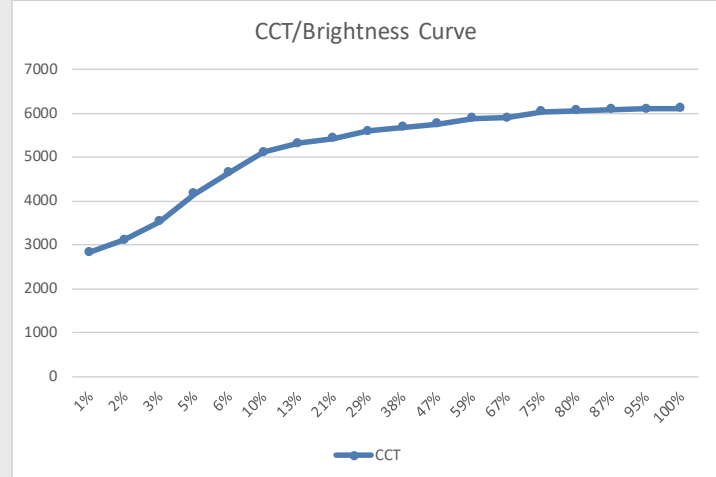

## Warranty

- 2 years

P/N	Color	Color temperature(K) Wavelength(nm)	LED Qty (pcs/m)	Luminous Flux(lm/m)	Power(W/M)	Luminous Efficaly(lm/w)	CRI	Working Voltage(V DC)	Standard Length(m)	Beam Angle(°)
KD-2216-224DTW	Warm White	1800K	224	28	0.48	58	≥90	24	5	120
KD-2216-224DTW	Warm White	3000K	224	1083	15	72	≥90	24	5	120

# Build the light light your life

P/N	Color	Color temperature(K) Wavelength(nm)	LED Qty (pcs/m)	Luminous Flux(lm/m)	Power(W/M)	Luminous Effically(lm/w)	CRI	Working Voltage(V DC)	Standard Length(m)	Beam Angle(°)
KD-2216-224DTW	Warm White	3000K	224	34	0.48	71	≥90	24	5	120
KD-2216-224DTW	White	6000K	224	1152	15	72	≥90	24	5	120