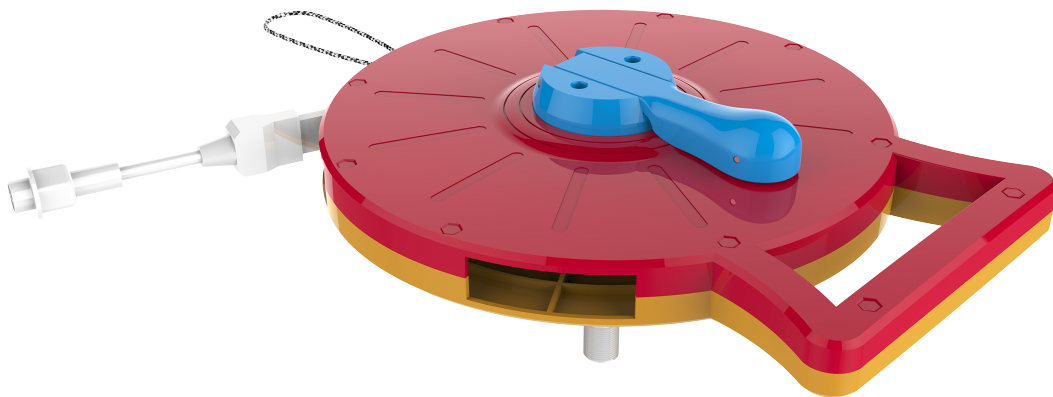

Product Specifications

SBL geniLED 5m

SIZE

Unit: mm

FEATURES

- Professional appearance design, clean and elegant, concise and vogue.
- Outbreak innovation in light field, providing wide voltage ranges, including 12VDC and 24VDC, even 120VAC and 230VAC. Socket's options include Euro, British, Australian, American, China, Vehicle or Battery Connection.
- Simply plug in and out to roll strips up, realizing long distance application without any electrical components.
- Apply smart IC Driver, inner Circuit with short protection, make it safe and reliable to use.
- Protection Grade level: IP68, advance seal technology and suitable for multi purpose environment.
- Environmental PVC Rubber sleeve with high quality and anti-bend performance, soft and smooth, high transmittance, insulation protection is safer.
- Portable and convenient utility, flexible strips can be rolled up freely by rotation component, which roll strip back into chamber after use.

PARAMETERS

01	Model	geniLED-5M (LV)	geniLED-5M (HV)
02	Length	5 Meters	5 Meters
03	Voltage	DC12V	AC230V
04	Power	25W	40W
05	Lumens	2500LM	3500LM
06	CRI	>80	>80
07	IP	IP68	IP68
08	Beam angle	120°	120°
09	CCT	NW/CW	NW/CW
10	Warranty	3 years	3 years
11	Working temperature	-20~+50℃	-20~+50℃
12	N.W	0.8KG	0.8KG
13	Over voltage protection	Yes	Yes
14	Over heat protection	Yes	Yes
15	Fire retardant	Yes	Yes
16	Light strip size	14X4mm	14X4mm
17	Power controller supply volt VAC	AC100-240V	-
18	Accessories	Power Controller Plug-in Wire, Vehicle DC12V Plug-in Wire.	AUS, BS, EU, specification Plug.

geniLED INSTRUCTIONS PRE-USE (Pull Out Strip)

① Rotate bracket as direction

② Horizontal state of bracket

③ Rotate handle vertically

④ Pull strip out

⑤ Work state

geniLED INSTRUCTIONS AFTER USE (Pull Back Strip)