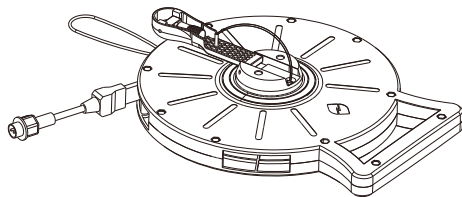

PARAMETERS

01	Model	geniLED-5M (LV)	geniLED-5M (HV)
02	Length	5 Meters	5 Meters
03	Voltage	DC12V	AC230V
04	Power	25W	40W
05	Lumens	2500LM	3500LM
06	CRI	>80	>80
07	IP	IP68	IP68
08	Beam angle	120°	120°
09	CCT	NW/CW	NW/CW
10	Warranty	3 years	3 years
11	Working temperature	-20~+50℃	-20~+50℃
12	N.W	0.8KG	0.8KG
13	Over voltage protection	Yes	Yes
14	Over heat protection	Yes	Yes
15	Fire retardant	Yes	Yes
16	Light strip size	14X4mm	14X4mm
17	Power controller supply volt VAC	AC100-240V	-
18	Accessories	Power Controller Plug-in Wire, Vehicle DC12V Plug-in Wire.	AUS, BS, EU, specification Plug.

geniLED INSTRUCTIONS PRE-USE (Pull Out Strip)

① Rotate bracket as direction

② Horizontal state of bracket

③ Rotate handle vertically

④ Pull strip out

⑤ Work state

geniLED INSTRUCTIONS AFTER USE (Pull Back Strip)

① Pull strip back rotating handle

② Rotate handle back

③ Roll bracket back caring pin and limit hole inside in alignment

④ Final state

JOIN DIAGRAMMATIC SKETCH

Assembly Schematic Diagram:

SBL geniLED 5m

BEFORE AND AFTER COMPARISON