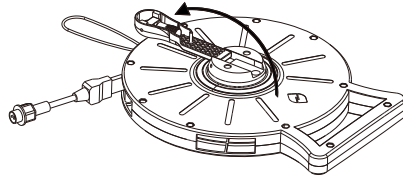

Product Specifications

SBL geniLED 5m

SIZE

Unit: mm

FEATURES

- Professional appearance design, clean and elegant, concise and vogue.
- Outbreak innovation in light field, providing wide voltage ranges, including 12VDC and 24VDC, even 120VAC and 230VAC. Socket's options include Euro, British, Australian, American, China, Vehicle or Battery Connection.
- Simply plug in and out to roll strips up, realizing long distance application without any electrical components.
- Apply smart IC Driver, inner Circuit with short protection, make it safe and reliable to use.
- Protection Grade level: IP68, advance seal technology and suitable for multi purpose environment.
- Environmental PVC Rubber sleeve with high quality and anti-bend performance, soft and smooth, high transmittance, insulation protection is safer.
- Portable and convenient utility, flexible strips can be rolled up freely by rotation component, which roll strip back into chamber after use.

PARAMETERS

01	Model	geniLED-5M (LV)	geniLED-5M (HV)
02	Length	5 Meters	5 Meters
03	Voltage	DC12V	AC230V
04	Power	25W	40W
05	Lumens	2500LM	3500LM
06	CRI	>80	>80
07	IP	IP68	IP68
08	Beam angle	120°	120°
09	CCT	NW/CW	NW/CW
10	Warranty	3 years	3 years
11	Working temperature	-20~+50℃	-20~+50℃
12	N.W	0.8KG	0.8KG
13	Over voltage protection	Yes	Yes
14	Over heat protection	Yes	Yes
15	Fire retardant	Yes	Yes
16	Light strip size	14X4mm	14X4mm
17	Power controller supply volt VAC	AC100-240V	-
18	Accessories	Power Controller Plug-in Wire, Vehicle DC12V Plug-in Wire.	AUS, BS, EU, specification Plug.

geniLED INSTRUCTIONS PRE-USE (Pull Out Strip)

① Rotate bracket as direction

② Horizontal state of bracket

③ Rotate handle vertically

④ Pull strip out

⑤ Work state

geniLED INSTRUCTIONS AFTER USE (Pull Back Strip)