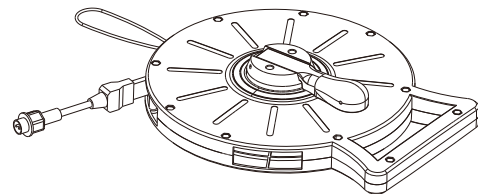

PARAMETERS

01	Model	geniLED-5M (LV)	geniLED-5M (HV)
02	Length	5 Meters	5 Meters
03	Voltage	DC12V	AC230V
04	Power	25W	40W
05	Lumens	2500LM	3500LM
06	CRI	>80	>80
07	IP	IP68	IP68
08	Beam angle	120°	120°
09	CCT	NW/CW	NW/CW
10	Warranty	3 years	3 years
11	Working temperature	-20~+50℃	-20~+50℃
12	N.W	0.8KG	0.8KG
13	Over voltage protection	Yes	Yes
14	Over heat protection	Yes	Yes
15	Fire retardant	Yes	Yes
16	Light strip size	14X4mm	14X4mm
17	Power controller supply volt VAC	AC100-240V	-
18	Accessories	Power Controller Plug-in Wire, Vehicle DC12V Plug-in Wire.	AUS, BS, EU, specification Plug.

geniLED INSTRUCTIONS PRE-USE (Pull Out Strip)

① Rotate bracket as direction

② Horizontal state of bracket

③ Rotate handle vertically

④ Pull strip out

⑤ Work state

geniLED INSTRUCTIONS AFTER USE (Pull Back Strip)

① Pull strip back rotating handle

② Rotate handle back

③ Roll bracket back caring pin and limit hole inside in alignment

④ Final state

JOIN DIAGRAMMATIC SKETCH

Assembly Schematic Diagram:

SBL geniLED 5m

BEFORE AND AFTER COMPARISON