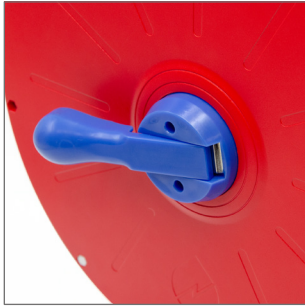

Product Specifications

SBL geniLED 5m

SIZE

Unit: mm

FEATURES

- Professional appearance design, clean and elegant, concise and vogue.
- Outbreak innovation in light field, providing wide voltage ranges, including 12VDC and 24VDC, even 120VAC and 230VAC. Socket's options include Euro, British, Australian, American, China, Vehicle or Battery Connection.
- Simply plug in and out to roll strips up, realizing long distance application without any electrical components.
- Apply smart IC Driver, inner Circuit with short protection, make it safe and reliable to use.
- Protection Grade level: IP68, advance seal technology and suitable for multi purpose environment.
- Environmental PVC Rubber sleeve with high quality and anti-bend performance, soft and smooth, high transmittance, insulation protection is safer.
- Portable and convenient utility, flexible strips can be rolled up freely by rotation component, which roll strip back into chamber after use.

geniLED INSTRUCTIONS PRE-USE (Pull Out Strip)

① Rotate bracket as direction

② Horizontal state of bracket

③ Rotate handle vertically

④ Pull strip out

⑤ Work state

geniLED INSTRUCTIONS AFTER USE (Pull Back Strip)

① Pull strip back rotating handle

② Rotate handle back

③ Roll bracket back caring pin and limit hole inside in alignment

④ Final state

JOIN DIAGRAMMATIC SKETCH

Assembly Schematic Diagram:

SBL geniLED 5m

BEFORE AND AFTER COMPARISON