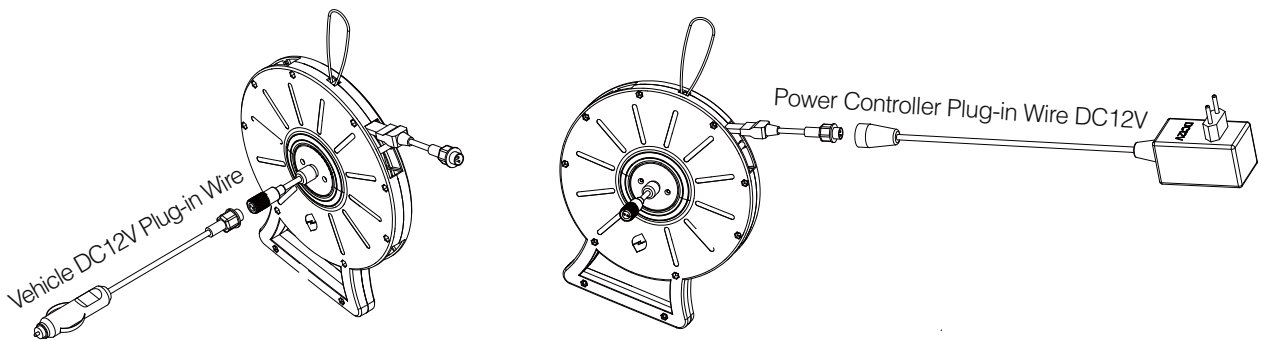

PARAMETERS

01	Model	geniLED-5M (LV)	geniLED-5M (HV)
02	Length	5 Meters	5 Meters
03	Voltage	DC12V	AC230V
04	Power	25W	40W
05	Lumens	2500LM	3500LM
06	CRI	>80	>80
07	IP	IP68	IP68
08	Beam angle	120°	120°
09	CCT	NW/CW	NW/CW
10	Warranty	3 years	3 years
11	Working temperature	-20~+50℃	-20~+50℃
12	N.W	0.8KG	0.8KG
13	Over voltage protection	Yes	Yes
14	Over heat protection	Yes	Yes
15	Fire retardant	Yes	Yes
16	Light strip size	14X4mm	14X4mm
17	Power controller supply volt VAC	AC100-240V	-
18	Accessories	Power Controller Plug-in Wire, Vehicle DC12V Plug-in Wire.	AUS, BS, EU, specification Plug.

geniLED INSTRUCTIONS PRE-USE (Pull Out Strip)

① Rotate bracket as direction

② Horizontal state of bracket

③ Rotate handle vertically

④ Pull strip out

⑤ Work state

geniLED INSTRUCTIONS AFTER USE (Pull Back Strip)

① Pull strip back rotating handle

② Rotate handle back

③ Roll bracket back caring pin and limit hole inside in alignment

④ Final state

JOIN DIAGRAMMATIC SKETCH

Assembly Schematic Diagram:

SBL geniLED 5m

BEFORE AND AFTER COMPARISON