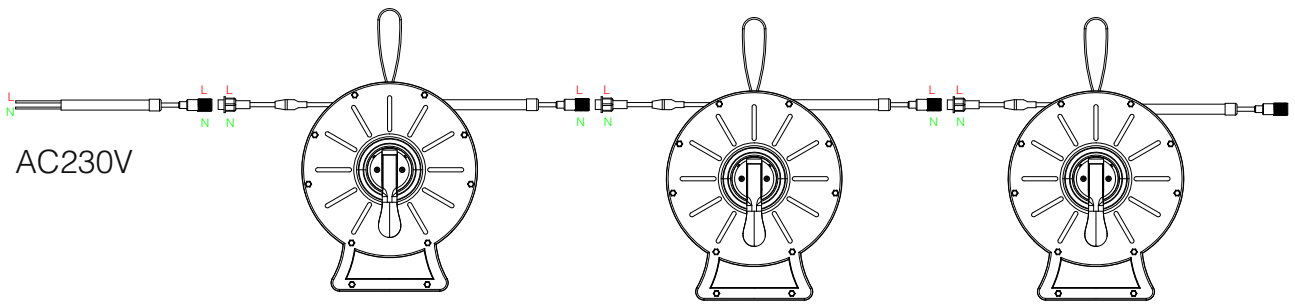

PARAMETERS

01	Model	geniLED-5M (LV)	geniLED-5M (HV)
02	Length	5 Meters	5 Meters
03	Voltage	DC12V	AC230V
04	Power	25W	40W
05	Lumens	2500LM	3500LM
06	CRI	>80	>80
07	IP	IP68	IP68
08	Beam angle	120°	120°
09	CCT	NW/CW	NW/CW
10	Warranty	3 years	3 years
11	Working temperature	-20~+50℃	-20~+50℃
12	N.W	0.8KG	0.8KG
13	Over voltage protection	Yes	Yes
14	Over heat protection	Yes	Yes
15	Fire retardant	Yes	Yes
16	Light strip size	14X4mm	14X4mm
17	Power controller supply volt VAC	AC100-240V	-
18	Accessories	Power Controller Plug-in Wire, Vehicle DC12V Plug-in Wire.	AUS, BS, EU, specification Plug.

geniLED INSTRUCTIONS PRE-USE (Pull Out Strip)

① Rotate bracket as direction

② Horizontal state of bracket

③ Rotate handle vertically

④ Pull strip out

⑤ Work state

geniLED INSTRUCTIONS AFTER USE (Pull Back Strip)

① Pull strip back rotating handle

② Rotate handle back

③ Roll bracket back caring pin and limit hole inside in alignment

④ Final state

JOIN DIAGRAMMATIC SKETCH

Assembly Schematic Diagram:

SBL geniLED 5m

BEFORE AND AFTER COMPARISON