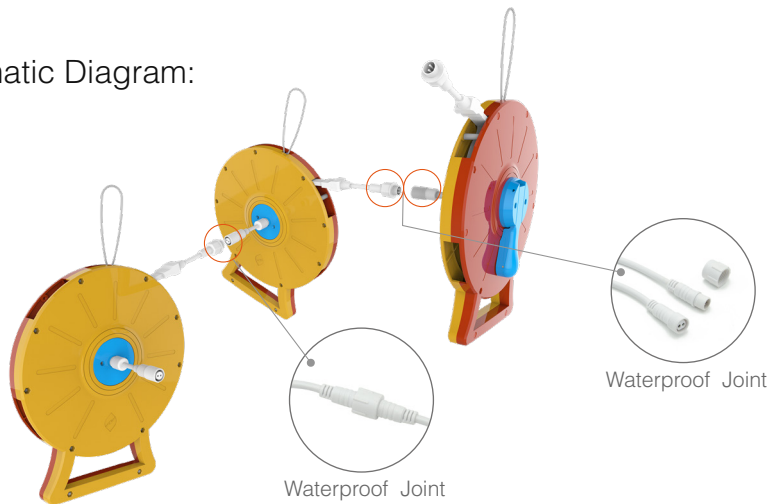

Product Specifications

SBL geniLED 5m

SIZE

Unit: mm

FEATURES

- Professional appearance design, clean and elegant, concise and vogue.
- Outbreak innovation in light field, providing wide voltage ranges, including 12VDC and 24VDC, even 120VAC and 230VAC. Socket's options include Euro, British, Australian, American, China, Vehicle or Battery Connection.
- Simply plug in and out to roll strips up, realizing long distance application without any electrical components.
- Apply smart IC Driver, inner Circuit with short protection, make it safe and reliable to use.
- Protection Grade level: IP68, advance seal technology and suitable for multi purpose environment.
- Environmental PVC Rubber sleeve with high quality and anti-bend performance, soft and smooth, high transmittance, insulation protection is safer.
- Portable and convenient utility, flexible strips can be rolled up freely by rotation component, which roll strip back into chamber after use.

geniLED INSTRUCTIONS PRE-USE (Pull Out Strip)

① Rotate bracket as direction

② Horizontal state of bracket

③ Rotate handle vertically

④ Pull strip out

⑤ Work state

geniLED INSTRUCTIONS AFTER USE (Pull Back Strip)

① Pull strip back rotating handle

② Rotate handle back

③ Roll bracket back caring pin and limit hole inside in alignment

④ Final state

JOIN DIAGRAMMATIC SKETCH

Assembly Schematic Diagram:

SBL geniLED 5m

BEFORE AND AFTER COMPARISON