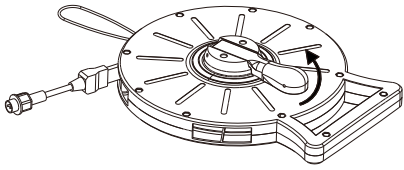

Product Specifications

SBL geniLED 5m

SIZE

Unit: mm

FEATURES

- Professional appearance design, clean and elegant, concise and vogue.
- Outbreak innovation in light field, providing wide voltage ranges, including 12VDC and 24VDC, even 120VAC and 230VAC. Socket's options include Euro, British, Australian, American, China, Vehicle or Battery Connection.
- Simply plug in and out to roll strips up, realizing long distance application without any electrical components.
- Apply smart IC Driver, inner Circuit with short protection, make it safe and reliable to use.
- Protection Grade level: IP68, advance seal technology and suitable for multi purpose environment.
- Environmental PVC Rubber sleeve with high quality and anti-bend performance, soft and smooth, high transmittance, insulation protection is safer.
- Portable and convenient utility, flexible strips can be rolled up freely by rotation component, which roll strip back into chamber after use.

PARAMETERS

01	Model	geniLED-5M (LV)	geniLED-5M (HV)
02	Length	5 Meters	5 Meters
03	Voltage	DC12V	AC230V
04	Power	25W	40W
05	Lumens	2500LM	3500LM
06	CRI	>80	>80
07	IP	IP68	IP68
08	Beam angle	120°	120°
09	CCT	NW/CW	NW/CW
10	Warranty	3 years	3 years
11	Working temperature	-20~+50℃	-20~+50℃
12	N.W	0.8KG	0.8KG
13	Over voltage protection	Yes	Yes
14	Over heat protection	Yes	Yes
15	Fire retardant	Yes	Yes
16	Light strip size	14X4mm	14X4mm
17	Power controller supply volt VAC	AC100-240V	-
18	Accessories	Power Controller Plug-in Wire, Vehicle DC12V Plug-in Wire.	AUS, BS, EU, specification Plug.

geniLED INSTRUCTIONS PRE-USE (Pull Out Strip)

① Rotate bracket as direction

② Horizontal state of bracket

③ Rotate handle vertically

④ Pull strip out

⑤ Work state

geniLED INSTRUCTIONS AFTER USE (Pull Back Strip)