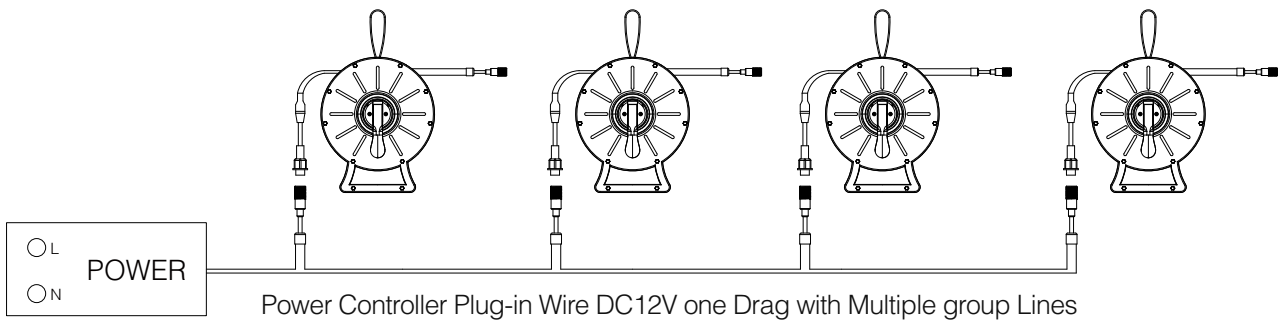

PARAMETERS

01	Model	geniLED-5M (LV)	geniLED-5M (HV)
02	Length	5 Meters	5 Meters
03	Voltage	DC12V	AC230V
04	Power	25W	40W
05	Lumens	2500LM	3500LM
06	CRI	>80	>80
07	IP	IP68	IP68
08	Beam angle	120°	120°
09	CCT	NW/CW	NW/CW
10	Warranty	3 years	3 years
11	Working temperature	-20~+50℃	-20~+50℃
12	N.W	0.8KG	0.8KG
13	Over voltage protection	Yes	Yes
14	Over heat protection	Yes	Yes
15	Fire retardant	Yes	Yes
16	Light strip size	14X4mm	14X4mm
17	Power controller supply volt VAC	AC100-240V	-
18	Accessories	Power Controller Plug-in Wire, Vehicle DC12V Plug-in Wire.	AUS, BS, EU, specification Plug.

geniLED INSTRUCTIONS PRE-USE (Pull Out Strip)

① Rotate bracket as direction

② Horizontal state of bracket

③ Rotate handle vertically

④ Pull strip out

⑤ Work state

geniLED INSTRUCTIONS AFTER USE (Pull Back Strip)

① Pull strip back rotating handle

② Rotate handle back

③ Roll bracket back caring pin and limit hole inside in alignment

④ Final state

JOIN DIAGRAMMATIC SKETCH

Assembly Schematic Diagram:

SBL geniLED 5m

BEFORE AND AFTER COMPARISON