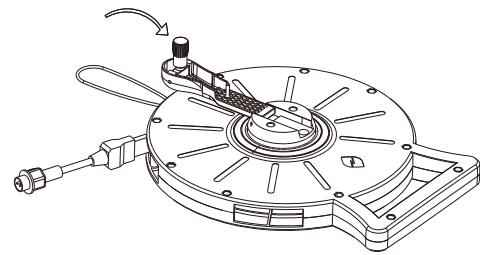

PARAMETERS

01	Model	geniLED-5M (LV)	geniLED-5M (HV)
02	Length	5 Meters	5 Meters
03	Voltage	DC12V	AC230V
04	Power	25W	40W
05	Lumens	2500LM	3500LM
06	CRI	>80	>80
07	IP	IP68	IP68
08	Beam angle	120°	120°
09	CCT	NW/CW	NW/CW
10	Warranty	3 years	3 years
11	Working temperature	-20~+50℃	-20~+50℃
12	N.W	0.8KG	0.8KG
13	Over voltage protection	Yes	Yes
14	Over heat protection	Yes	Yes
15	Fire retardant	Yes	Yes
16	Light strip size	14X4mm	14X4mm
17	Power controller supply volt VAC	AC100-240V	-
18	Accessories	Power Controller Plug-in Wire, Vehicle DC12V Plug-in Wire.	AUS, BS, EU, specification Plug.

geniLED INSTRUCTIONS PRE-USE (Pull Out Strip)

① Rotate bracket as direction

② Horizontal state of bracket

③ Rotate handle vertically

④ Pull strip out

⑤ Work state

geniLED INSTRUCTIONS AFTER USE (Pull Back Strip)

① Pull strip back rotating handle

② Rotate handle back

③ Roll bracket back caring pin and limit hole inside in alignment

④ Final state

JOIN DIAGRAMMATIC SKETCH

Assembly Schematic Diagram:

SBL geniLED 5m

BEFORE AND AFTER COMPARISON