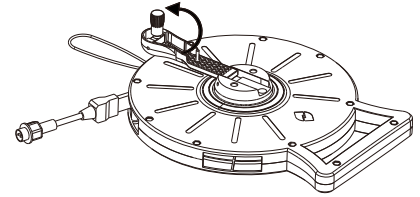

Product Specifications

SBL geniLED 5m

SIZE

Unit: mm

FEATURES

- Professional appearance design, clean and elegant, concise and vogue.
- Outbreak innovation in light field, providing wide voltage ranges, including 12VDC and 24VDC, even 120VAC and 230VAC. Socket's options include Euro, British, Australian, American, China, Vehicle or Battery Connection.
- Simply plug in and out to roll strips up, realizing long distance application without any electrical components.
- Apply smart IC Driver, inner Circuit with short protection, make it safe and reliable to use.
- Protection Grade level: IP68, advance seal technology and suitable for multi purpose environment.
- Environmental PVC Rubber sleeve with high quality and anti-bend performance, soft and smooth, high transmittance, insulation protection is safer.
- Portable and convenient utility, flexible strips can be rolled up freely by rotation component, which roll strip back into chamber after use.

PARAMETERS

01	Model	geniLED-5M (LV)	geniLED-5M (HV)
02	Length	5 Meters	5 Meters
03	Voltage	DC12V	AC230V
04	Power	25W	40W
05	Lumens	2500LM	3500LM
06	CRI	>80	>80
07	IP	IP68	IP68
08	Beam angle	120°	120°
09	CCT	NW/CW	NW/CW
10	Warranty	3 years	3 years
11	Working temperature	-20~+50℃	-20~+50℃
12	N.W	0.8KG	0.8KG
13	Over voltage protection	Yes	Yes
14	Over heat protection	Yes	Yes
15	Fire retardant	Yes	Yes
16	Light strip size	14X4mm	14X4mm
17	Power controller supply volt VAC	AC100-240V	-
18	Accessories	Power Controller Plug-in Wire, Vehicle DC12V Plug-in Wire.	AUS, BS, EU, specification Plug.

geniLED INSTRUCTIONS PRE-USE (Pull Out Strip)

① Rotate bracket as direction

② Horizontal state of bracket

③ Rotate handle vertically

④ Pull strip out

⑤ Work state

geniLED INSTRUCTIONS AFTER USE (Pull Back Strip)