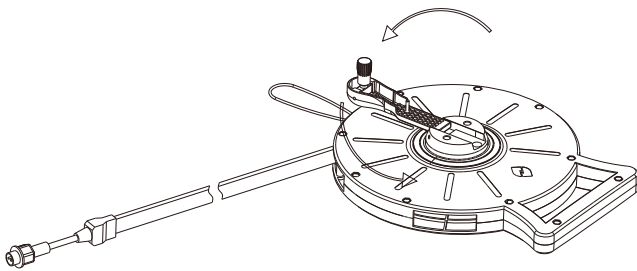

PARAMETERS

01	Model	geniLED-5M (LV)	geniLED-5M (HV)
02	Length	5 Meters	5 Meters
03	Voltage	DC12V	AC230V
04	Power	25W	40W
05	Lumens	2500LM	3500LM
06	CRI	>80	>80
07	IP	IP68	IP68
08	Beam angle	120°	120°
09	CCT	NW/CW	NW/CW
10	Warranty	3 years	3 years
11	Working temperature	-20~+50℃	-20~+50℃
12	N.W	0.8KG	0.8KG
13	Over voltage protection	Yes	Yes
14	Over heat protection	Yes	Yes
15	Fire retardant	Yes	Yes
16	Light strip size	14X4mm	14X4mm
17	Power controller supply volt VAC	AC100-240V	-
18	Accessories	Power Controller Plug-in Wire, Vehicle DC12V Plug-in Wire.	AUS, BS, EU, specification Plug.

geniLED INSTRUCTIONS PRE-USE (Pull Out Strip)

① Rotate bracket as direction

② Horizontal state of bracket

③ Rotate handle vertically

④ Pull strip out

⑤ Work state

geniLED INSTRUCTIONS AFTER USE (Pull Back Strip)

① Pull strip back rotating handle

② Rotate handle back

③ Roll bracket back caring pin and limit hole inside in alignment

④ Final state

JOIN DIAGRAMMATIC SKETCH

Assembly Schematic Diagram:

SBL geniLED 5m

BEFORE AND AFTER COMPARISON