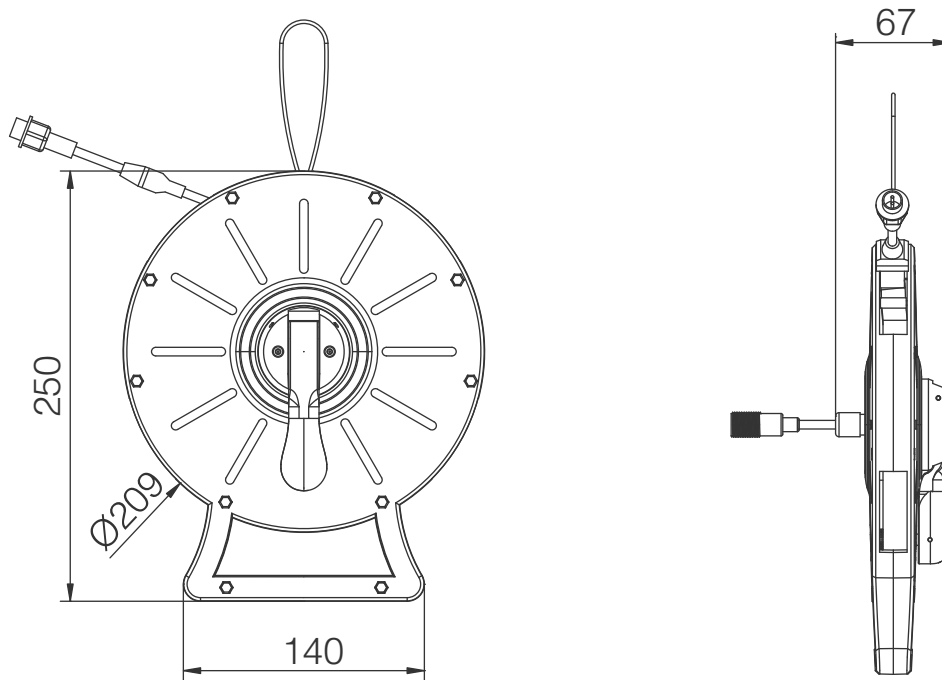

Product Specifications

SBL geniLED 5m

SIZE

Unit: mm

FEATURES

- Professional appearance design, clean and elegant, concise and vogue.
- Outbreak innovation in light field, providing wide voltage ranges, including 12VDC and 24VDC, even 120VAC and 230VAC. Socket's options include Euro, British, Australian, American, China, Vehicle or Battery Connection.
- Simply plug in and out to roll strips up, realizing long distance application without any electrical components.
- Apply smart IC Driver, inner Circuit with short protection, make it safe and reliable to use.
- Protection Grade level: IP68, advance seal technology and suitable for multi purpose environment.
- Environmental PVC Rubber sleeve with high quality and anti-bend performance, soft and smooth, high transmittance, insulation protection is safer.
- Portable and convenient utility, flexible strips can be rolled up freely by rotation component, which roll strip back into chamber after use.

PARAMETERS

01	Model	geniLED-5M (LV)	geniLED-5M (HV)
02	Length	5 Meters	5 Meters
03	Voltage	DC12V	AC230V
04	Power	25W	40W
05	Lumens	2500LM	3500LM
06	CRI	>80	>80
07	IP	IP68	IP68
08	Beam angle	120°	120°
09	CCT	NW/CW	NW/CW
10	Warranty	3 years	3 years
11	Working temperature	-20~+50℃	-20~+50℃
12	N.W	0.8KG	0.8KG
13	Over voltage protection	Yes	Yes
14	Over heat protection	Yes	Yes
15	Fire retardant	Yes	Yes
16	Light strip size	14X4mm	14X4mm
17	Power controller supply volt VAC	AC100-240V	-
18	Accessories	Power Controller Plug-in Wire, Vehicle DC12V Plug-in Wire.	AUS, BS, EU, specification Plug.

geniLED INSTRUCTIONS PRE-USE (Pull Out Strip)

① Rotate bracket as direction

② Horizontal state of bracket

③ Rotate handle vertically

④ Pull strip out

⑤ Work state

geniLED INSTRUCTIONS AFTER USE (Pull Back Strip)