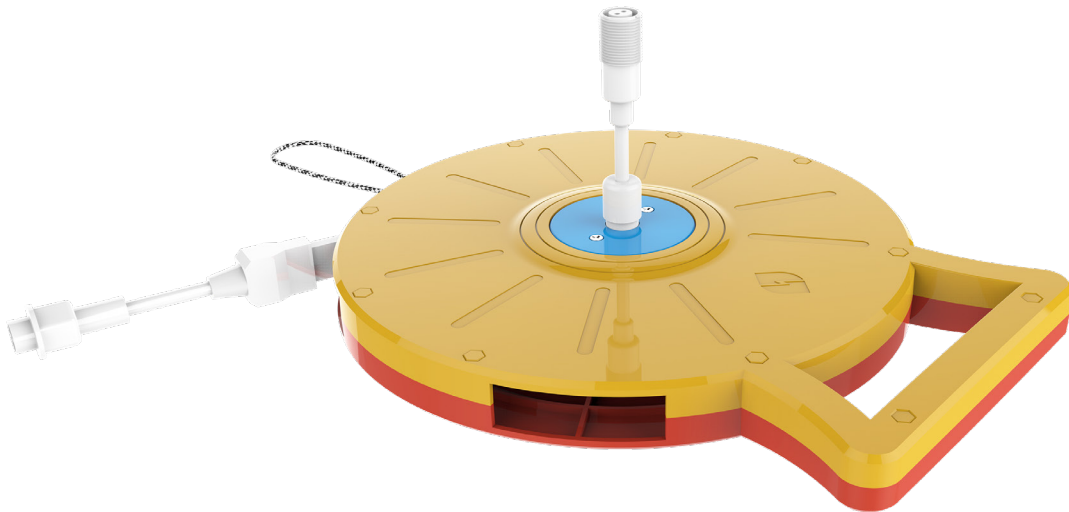

Product Specifications

SBL geniLED 5m

SIZE

Unit: mm

FEATURES

- Professional appearance design, clean and elegant, concise and vogue.
- Outbreak innovation in light field, providing wide voltage ranges, including 12VDC and 24VDC, even 120VAC and 230VAC. Socket's options include Euro, British, Australian, American, China, Vehicle or Battery Connection.
- Simply plug in and out to roll strips up, realizing long distance application without any electrical components.
- Apply smart IC Driver, inner Circuit with short protection, make it safe and reliable to use.
- Protection Grade level: IP68, advance seal technology and suitable for multi purpose environment.
- Environmental PVC Rubber sleeve with high quality and anti-bend performance, soft and smooth, high transmittance, insulation protection is safer.
- Portable and convenient utility, flexible strips can be rolled up freely by rotation component, which roll strip back into chamber after use.

PARAMETERS

01	Model	geniLED-5M (LV)	geniLED-5M (HV)
02	Length	5 Meters	5 Meters
03	Voltage	DC12V	AC230V
04	Power	25W	40W
05	Lumens	2500LM	3500LM
06	CRI	>80	>80
07	IP	IP68	IP68
08	Beam angle	120°	120°
09	CCT	NW/CW	NW/CW
10	Warranty	3 years	3 years
11	Working temperature	-20~+50℃	-20~+50℃
12	N.W	0.8KG	0.8KG
13	Over voltage protection	Yes	Yes
14	Over heat protection	Yes	Yes
15	Fire retardant	Yes	Yes
16	Light strip size	14X4mm	14X4mm
17	Power controller supply volt VAC	AC100-240V	-
18	Accessories	Power Controller Plug-in Wire, Vehicle DC12V Plug-in Wire.	AUS, BS, EU, specification Plug.

geniLED INSTRUCTIONS PRE-USE (Pull Out Strip)

① Rotate bracket as direction

② Horizontal state of bracket

③ Rotate handle vertically

④ Pull strip out

⑤ Work state

geniLED INSTRUCTIONS AFTER USE (Pull Back Strip)