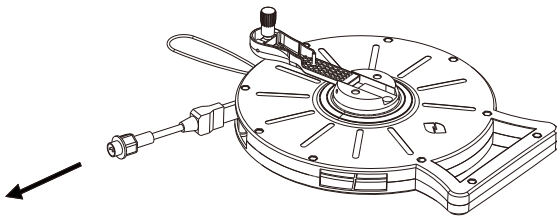

PARAMETERS

01	Model	geniLED-5M (LV)	geniLED-5M (HV)
02	Length	5 Meters	5 Meters
03	Voltage	DC12V	AC230V
04	Power	25W	40W
05	Lumens	2500LM	3500LM
06	CRI	>80	>80
07	IP	IP68	IP68
08	Beam angle	120°	120°
09	CCT	NW/CW	NW/CW
10	Warranty	3 years	3 years
11	Working temperature	-20~+50℃	-20~+50℃
12	N.W	0.8KG	0.8KG
13	Over voltage protection	Yes	Yes
14	Over heat protection	Yes	Yes
15	Fire retardant	Yes	Yes
16	Light strip size	14X4mm	14X4mm
17	Power controller supply volt VAC	AC100-240V	-
18	Accessories	Power Controller Plug-in Wire, Vehicle DC12V Plug-in Wire.	AUS, BS, EU, specification Plug.

geniLED INSTRUCTIONS PRE-USE (Pull Out Strip)

① Rotate bracket as direction

② Horizontal state of bracket

③ Rotate handle vertically

④ Pull strip out

⑤ Work state

geniLED INSTRUCTIONS AFTER USE (Pull Back Strip)

① Pull strip back rotating handle

② Rotate handle back

③ Roll bracket back caring pin and limit hole inside in alignment

④ Final state

JOIN DIAGRAMMATIC SKETCH

Assembly Schematic Diagram:

SBL geniLED 5m

BEFORE AND AFTER COMPARISON