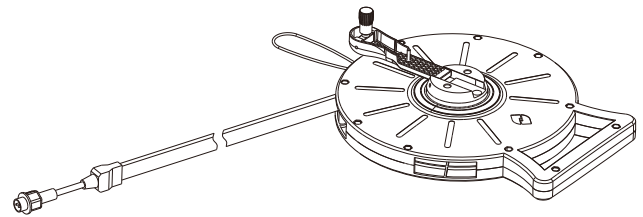

PARAMETERS

01	Model	geniLED-5M (LV)	geniLED-5M (HV)
02	Length	5 Meters	5 Meters
03	Voltage	DC12V	AC230V
04	Power	25W	40W
05	Lumens	2500LM	3500LM
06	CRI	>80	>80
07	IP	IP68	IP68
08	Beam angle	120°	120°
09	CCT	NW/CW	NW/CW
10	Warranty	3 years	3 years
11	Working temperature	-20~+50℃	-20~+50℃
12	N.W	0.8KG	0.8KG
13	Over voltage protection	Yes	Yes
14	Over heat protection	Yes	Yes
15	Fire retardant	Yes	Yes
16	Light strip size	14X4mm	14X4mm
17	Power controller supply volt VAC	AC100-240V	-
18	Accessories	Power Controller Plug-in Wire, Vehicle DC12V Plug-in Wire.	AUS, BS, EU, specification Plug.

geniLED INSTRUCTIONS PRE-USE (Pull Out Strip)

① Rotate bracket as direction

② Horizontal state of bracket

③ Rotate handle vertically

④ Pull strip out

⑤ Work state

geniLED INSTRUCTIONS AFTER USE (Pull Back Strip)

① Pull strip back rotating handle

② Rotate handle back

③ Roll bracket back caring pin and limit hole inside in alignment

④ Final state

JOIN DIAGRAMMATIC SKETCH

Assembly Schematic Diagram:

SBL geniLED 5m

BEFORE AND AFTER COMPARISON