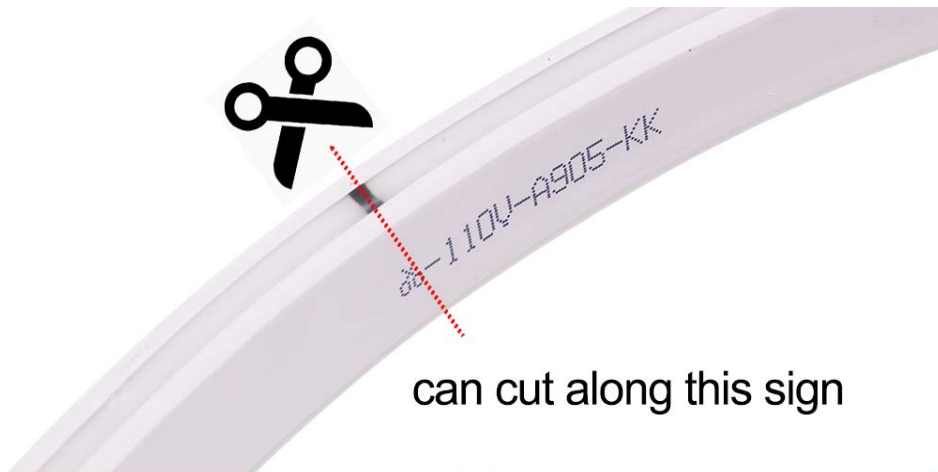

5:installing: