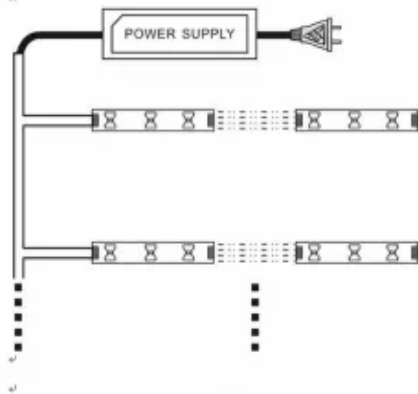

RA>95 2835SMD 120LED/m led strip light

1:Specifications:		2:pictures
Items	Parameter	
Item	RA>95 2835SMD led strip light	
Power	9.6W/M	
Input Voltage	DC12V/24V	
LED Source	2835SMD LEDs	
LED quantity	120LEDs /meter	
CRI	RA>95	
Size	10M/Roll*8mm Or 5M/Roll*8mm	
IP Rate	IP20/IP65/IP67/IP68	
Beam Angle	120°	
Working Environment	Working temperature:-40°C~+55°C	
	Working humidity:10%-90%	
Led Life	>50,000 hours	
Warranty	2 years	
Certificates	CE/RoHS	

3:RA>95 led strip light Color Choice

WW	NW	W
2700~3200K	4000~4500K	5500~6500K

4:RA>95 led strip light:

100% Brightness or 10-100% PWM Dimmable with controller.

5:Installing:

Fig1.series connection

Fig2.series-parallel connection-