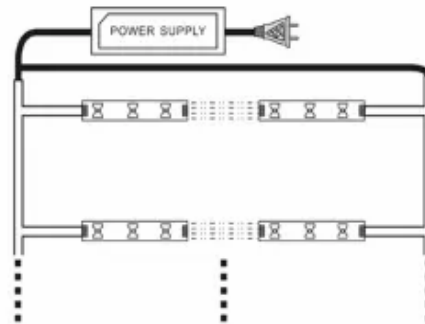

RA>95 2835SMD 120LED/m led strip light

1:Specifications:		2:pictures
Items	Parameter	
Item	RA>95 2835SMD led strip light	
Power	9.6W/M	
Input Voltage	DC12V/24V	
LED Source	2835SMD LEDs	
LED quantity	120LEDs /meter	
CRI	RA>95	
Size	10M/Roll*8mm Or 5M/Roll*8mm	
IP Rate	IP20/IP65/IP67/IP68	
Beam Angle	120°	
Working Environment	Working temperature:-40°C~+55°C	
	Working humidity:10%-90%	
Led Life	>50,000 hours	
Warranty	2 years	
Certificates	CE/RoHS	

3:RA>95 led strip light Color Choice

WW	NW	W
2700~3200K	4000~4500K	5500~6500K

4:RA>95 led strip light:

100% Brightness or 10-100% PWM Dimmable with controller.

5:Installing:

Fig1.series connection

Fig2.series-parallel connection-