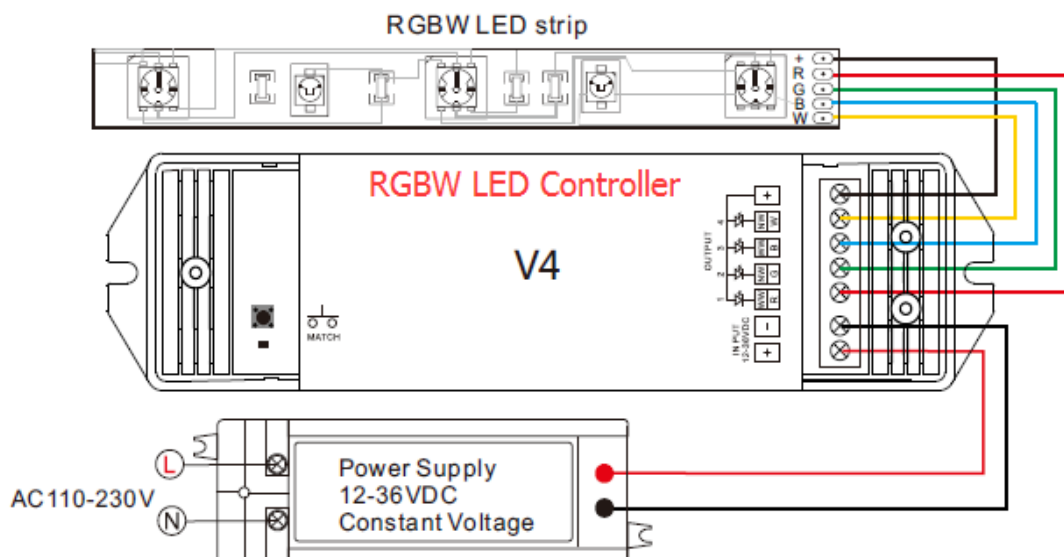

5:installing: