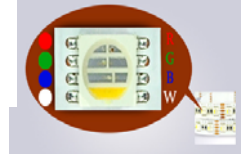

"RGB+WW,RGB+NW,RGB+W"(4in1) 5050SMD led strip

1:Specifications:

| Items | Parameter |
|---------------------|----------------------------------|
| Item | RGBW led strip light |
| Power | 14.4W/M |
| Input Voltage | DC12V/24V |
| LED Source | 5050SMD LEDs |
| LED quantity | 60LEDs /meter |
| Work current/meter | 540-600mA |
| Details | 4in1 RGBW Chip |
| Color.T | RGB+WW,RGB+NW+RGB+W |
| Beam Angle | 120° |
| IP Rate | IP20,IP65,IP67,IP68 is available |
| Working Environment | Working temperature:-40°C~+55°C |
| | Working humidity:10%-90% |
| Led Life | >50,000 hours |
| Warranty | 2 years |
| Certificates | CE/RoHS |

2:pictures

RGBW LED strip light
4 colors in 1 LED

3:led strip RGBW color wavelength(nm/K)

| Red | Green | Blue | Yellow | Warm white | Nature white | Cool white |
|---------|---------|---------|---------|------------|--------------|------------|
| 619-635 | 512-528 | 463-475 | 584-595 | 2700-3300 | 4000-4500 | 5500-6500 |

4:Working Mode of RGBW:

1:Can meet any customized modes! For example:

A. Running mode

Green Running, Blue Running, Red Running, Cyan Running, White Running, Purple Running, Yellow Running

B.Static mode

Static Green, Static Blue, Static Red, Static Cyan, Static White, Static purple, Static Yellow

C.Gradual change mode

Green Gradual Changing , Blue Gradual Changing , Red Gradual Changing , Cyan Gradual Changing , White Gradual Changing,
Purple Gradual Changing , Yellow Gradual Changing.

5:installing: