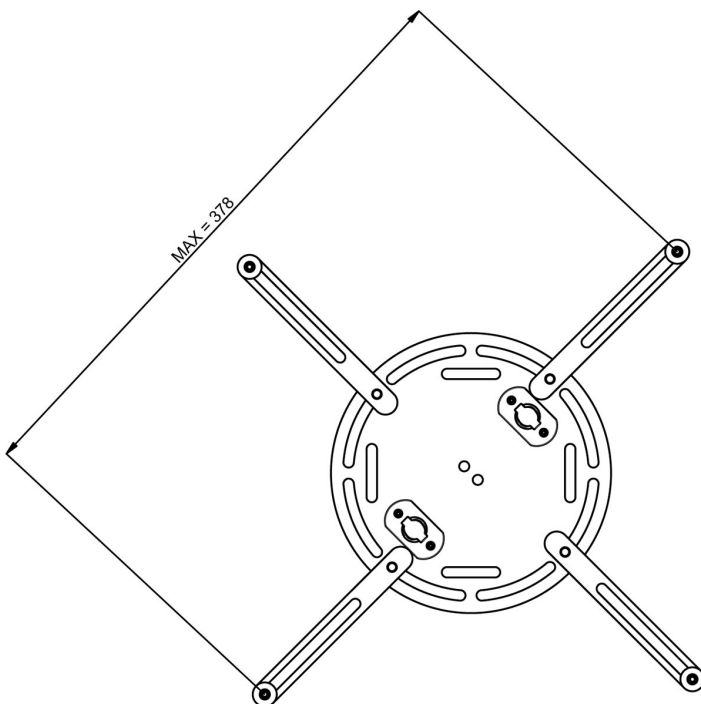

Universal rental bracket

002.1003 Universal projector bracket, rental version, max. 378 mm Ø

Besides the projector specific bracket (made custom for the projector brand and type) SmartMetals has introduced a universal bracket for the SmartMetals rental mounts.

Universal rental bracket

Features

Colour: Black

Reach bracket/interface: Max. 378 mm Ø

Included mounting material for mounting projector (M3, M4, M5 and M6)