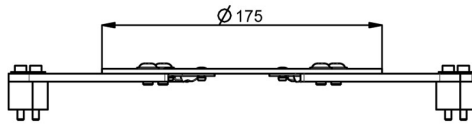

Universal rental bracket

002.1003 Universal projector bracket, rental version, max. 378 mm Ø

Besides the projector specific bracket (made custom for the projector brand and type) SmartMetals has introduced a universal bracket for the SmartMetals rental mounts.

Universal rental bracket

Features

Colour: Black

Reach bracket/interface: Max. 378 mm Ø

Included mounting material for mounting projector (M3, M4, M5 and M6)