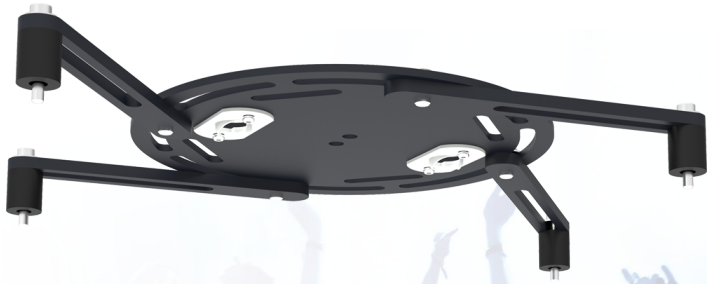

Universal rental bracket

002.1003 Universal projector bracket, rental version, max. 378 mm Ø

Besides the projector specific bracket (made custom for the projector brand and type) SmartMetals has introduced a universal bracket for the SmartMetals rental mounts.

Universal rental bracket

Features

Colour: Black

Reach bracket/interface: Max. 378 mm Ø

Included mounting material for mounting projector (M3, M4, M5 and M6)