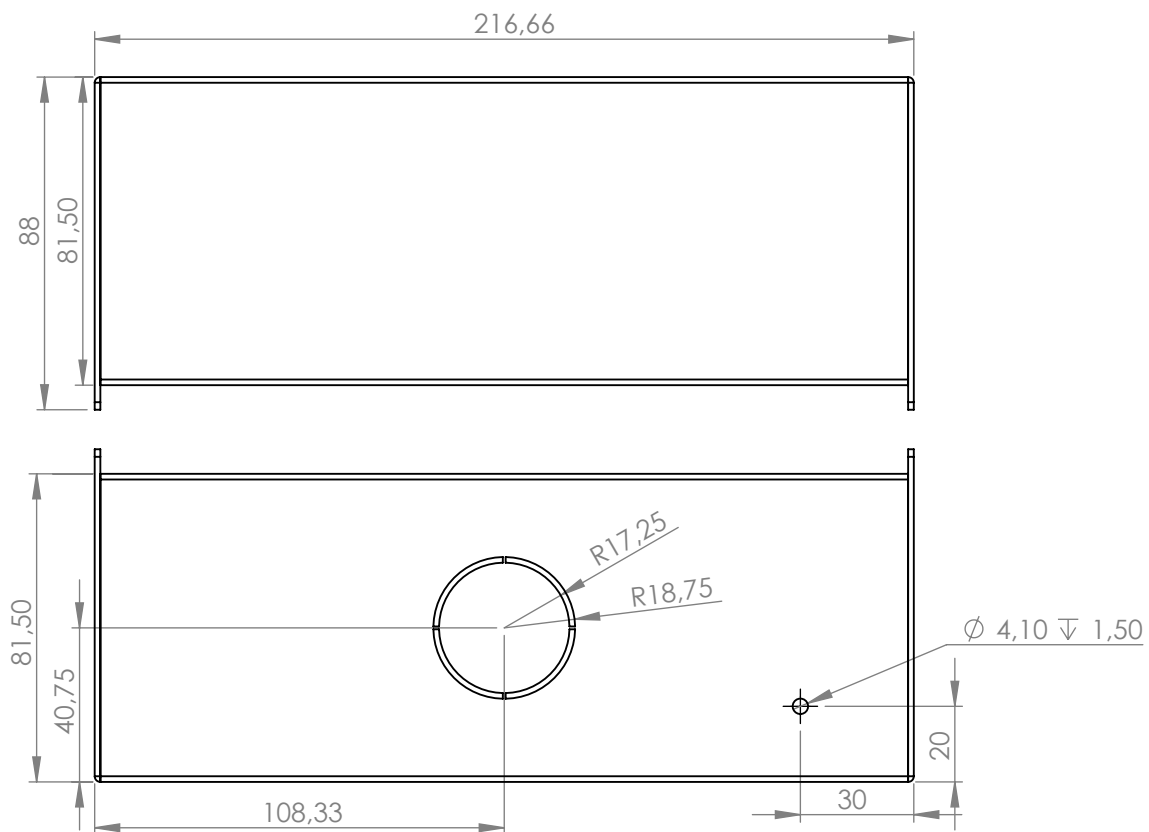

SOMMER **CABLE**

SYSBOARD12W

SYS BOARD

Artikelnummer: SYSBOARD12W
SYSBOARD, Wandversatzkasten für 2x6 Module

EAN-Code: 4049371307604

Art. No. SYSBOARD12W

Checked: OC

Size: A4

Date: 15.11.2016

Page 2

Material:

SOMMER CABLE GmbH
Humboldtstraße 32-36
75334 Straubenhardt / Germany

Telefon: +49 (0)7082-49133-0
Support Tel: +49 (0)7082-49133-10
Fax: +49 (0)7082-49133-11
E-Mail: info@sommercable.com