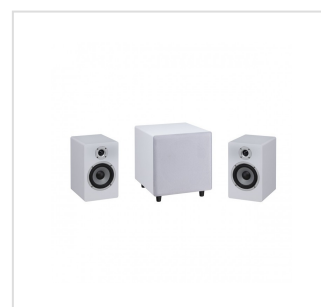

## CLARITY A5-W

Bi-amplified 2-way white studio monitor with 5,25" Woofer

The CLARITY A5-W studio monitor is part of the new CLARITY Studio Monitor series and is an optimal solution for both home recording and the Studio. The technological implementation makes these Monitors ideal for high-level listening thanks to the linear frequency response and the possibility of adjustment for high and low frequencies. The wide choice of inputs positioned on the rear panel (XLR, TRS, RCA) guarantees ease of use. The modern and refined design and the satin white finish make this studio monitor elegant and suitable for many environments.

## KEY FEATURES

Biamp two ways active speaker

50W RMS output power Woofer

30W RMS output power Tweeter

50Hz-22KHz Frequency response at -10dB

5.25" Woofer

1.0" Tweeter Silk Dome

Attenuation of High Frequencies (-2/-1/0/+1dB above 2KHz)

Attenuation of Low Frequencies (-2/-1/0/+2dB below 100Hz)

Balanced 1/4 "TS / XLR and unbalanced RCA inputs

Satin White finish

Rugged MDF Case

## MORE SPECIFICATIONS

Speaker Type	Biamp two ways active speaker
Mains Power	220-240V~/50-60Hz
Fuse	T5AL250V
Frequency response (-10dB)	50Hz- 22KHz
Woofer	5,25" (Paper Cone)
Tweeter	1,0" (Silk Dome)
Crossover	2,5KHz
Woofer Output Power	50W RMS
Tweeter Output Power	30W RMS
SPL (1m axial direction)	108dB
Audio Input Connections	Balanced type 1/4" / XLR interface, unbalanced RCA
High Frequency Adjustment	-2/-1/0/+1dB above 2KHz
Low Frequency Adjustment	-2/-1/0/+2dB below 100Hz
Cabinet Material	MDF
Dimensions(WxDxH)	175 x 220 x 285 mm
Weight	5,6Kg
Packing Dimensions(WxDxH)	230 x 275 x 365 mm
Packing Weight	6,5Kg