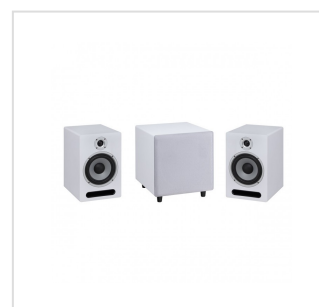

## CLARITY A6-W

Bi-amplified 2-way white studio monitor with 6,5" Woofer

The CLARITY A6-W studio monitor is part of the new CLARITY Studio Monitor series and is an optimal solution for both home recording and the Studio. The technological implementation makes these Monitors ideal for high-level listening thanks to the linear frequency response and the possibility of adjustment for high and low frequencies. The wide choice of inputs positioned on the rear panel (XLR, TRS, RCA) guarantees ease of use. The modern and refined design and the satin white finish make this studio monitor elegant and suitable for many environments.

## KEY FEATURES

Biamp two ways active speaker

60W RMS output power Woofer

30W RMS output power Tweeter

45Hz - 22KHz Frequency Response at -10dB

6.5" Woofer

1.0" Tweeter Silk Dome

Attenuation of High Frequencies (-2/-1/0/+1dB above 2KHz)

Attenuation of Low Frequencies (-2/-1/0/+2dB below 100Hz)

Balanced 1/4 "TS / XLR and unbalanced RCA inputs

Satin White finish

Rugged MDF Case

## MORE SPECIFICATIONS

Speaker Type	Biamp two ways active speaker
Mains Power	220-240V~/50-60Hz
Fuse	T5AL250V
Frequency response (-10dB)	45Hz- 22KHz
Woofer	6,5" (Paper Cone)
Tweeter	1,0" (Silk Dome)
Crossover	2.5KHz
Woofer Output Power	60W RMS
Tweeter Output Power	30W RMS
SPL (1m axial direction)	111dB
Audio Input Connections	Balanced type 1/4" / XLR interface, unbalanced RCA
High Frequency Adjustment	-2/-1/0/+1dB above 2KHz
Low Frequency Adjustment	-2/-1/0/+2dB below 100Hz
Cabinet Material	MDF
Dimensions(WxDxH)	224 x 253 x 350 mm
Weight	7,4Kg
Packing Dimensions(WxDxH)	265 x 325 x 410 mm
Packing Weight	6,5Kg