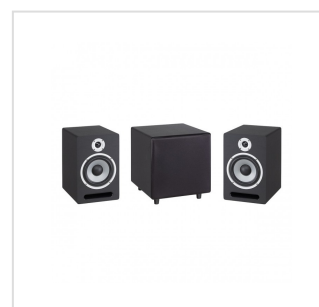

## CLARITY A6

Bi-amplified 2-way studio monitor with 6,5" Woofer

The CLARITY A6 studio monitor is part of the new CLARITY Studio Monitor series and is an optimal solution for both home recording and the Studio. The technological implementation makes these Monitors ideal for high-level listening thanks to the linear frequency response and the possibility of adjustment for high and low frequencies. The wide choice of inputs positioned on the rear panel (XLR, TRS, RCA) guarantees ease of use. The modern and refined design and the satin black finish make this studio monitor elegant and suitable for many environments.

## KEY FEATURES

Biamp two ways active speaker

60W RMS output power Woofer

30W RMS output power Tweeter

45Hz - 22KHz Frequency Response at -10dB

6.5" Woofer

1.0" Tweeter Silk Dome

Attenuation of High Frequencies (-2/-1/0/+1dB above 2KHz)

Attenuation of Low Frequencies (-2/-1/0/+2dB below 100Hz)

Balanced 1/4 "TS / XLR and unbalanced RCA inputs

Satin Black finish

Rugged MDF Case

## MORE SPECIFICATIONS

Speaker Type	Biamp two ways active speaker
Mains Power	220-240V~/50-60Hz
Fuse	T5AL250V
Frequency response (-10dB)	45Hz- 22KHz
Woofer	6,5" (Paper Cone)
Tweeter	1,0" (Silk Dome)
Crossover	2.5KHz
Woofer Output Power	60W RMS
Tweeter Output Power	30W RMS
SPL (1m axial direction)	111dB
Audio Input Connections	Balanced type 1/4" / XLR interface, unbalanced RCA
High Frequency Adjustment	-2/-1/0/+1dB above 2KHz
Low Frequency Adjustment	-2/-1/0/+2dB below 100Hz
Cabinet Material	MDF
Dimensions(WxDxH)	224 x 253 x 350 mm
Weight	7,4Kg
Packing Dimensions(WxDxH)	265 x 325 x 410 mm
Packing Weight	6,5Kg