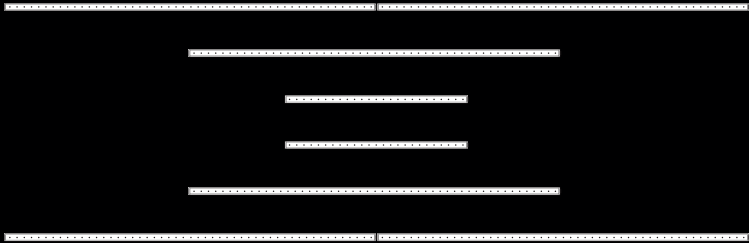

Lucenti

BLACKWAVE COLLECTION

BW100 - BW50

RGBW LEDS
SLIM DESIGN
PIXEL CONTROLLED
AUTO ADDRESS & DISCOVERY FUNCTION
UP TO 8 BARS ON 1 OUTPUT
DAISY CHAINABLE
INTERCHANGEABLE FILTERS
TUBE AND SQUARE COVERS
UP TO 60M CABLE DISTANCE -
(FROM PIXLDRIVE1 TO LAST BAR)
MULTI SHAPES WITH CLICK CONNECTOR

PIXEL BARS

LENGTH OPTIONS	1M / 50CM
LED/PIXEL COUNT	1M: 50 LEDS / 50CM: 25 LEDS
VOLTAGE	24V
WATTS	1M: 13W - 50CM: 6,5W
COLOR	RGBW

PixlDrive 1

CONTROLLER

PROTOCOLS	ART NET V4 S-ACN (MULTICAST IP)
POWER	AC100~277V
HOUSING	IP20
CONNECTOR	RJ45 IN + OUT
POWER	POWERCON TRUE IN + OUT

- STANDALONE MODE
- INTERNAL EFFECTS
- AUTO ADDRESS & DISCOVERY
 - WIFI INSIDE
- HTML5 CONFIGURATION INSIDE
 - NETWORK CONNECTORS

2 LENGTHS - A MILLION SHAPES

BETTER LIGHT
BETTER LIFE