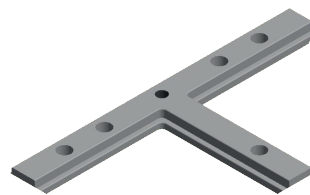

DATASHEET ACCESSORIES

MOUNTING ACCESSORIES

Material

Black anodized aluminum

Products List

PN: BW-M0
Name: Mounting block
M6 incl. kurl screw

PN: BW-M1
Name: I-frame coupler

PN: BW-M2
Name: L-frame coupler

PN: BW-M3
Name: X-frame coupler

PN: BW-M4
Name: T-frame coupler

PN: BW-M12M6
Name: Bus M12 -> M6

CABLES

Material	PVC outer sheat	
Connectors	M12 4pin "PixlBus" connector - IP66	
Product List	PN	Name
	BW-CA0.5	Extension cable 0.5m
	BW-CA01	Extension cable 1m
	BW-CA02.5	Extension cable 2,5m
	BW-CA05	Extension cable 5m
	BW-CA10	Extension cable 10m