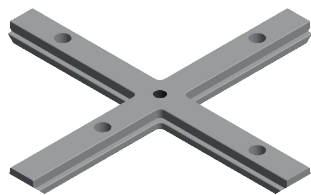

DATASHEET ACCESSORIES

MOUNTING ACCESSORIES

Material

Black anodized aluminum

Products List

PN: BW-M0
Name: Mounting block
M6 incl. kurl screw

PN: BW-M1
Name: I-frame coupler

PN: BW-M2
Name: L-frame coupler

PN: BW-M3
Name: X-frame coupler

PN: BW-M4
Name: T-frame coupler

PN: BW-M12M6
Name: Bus M12 -> M6

CABLES

Material	PVC outer sheat	
Connectors	M12 4pin "PixlBus" connector - IP66	
Product List	PN	Name
	BW-CA0.5	Extension cable 0.5m
	BW-CA01	Extension cable 1m
	BW-CA02.5	Extension cable 2,5m
	BW-CA05	Extension cable 5m
	BW-CA10	Extension cable 10m