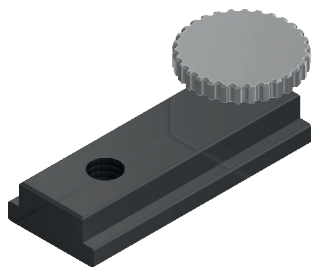

DATASHEET ACCESSORIES

MOUNTING ACCESSORIES

Material

Black anodized aluminum

Products List

PN: BW-M0
Name: Mounting block
M6 incl. kurl screw

PN: BW-M1
Name: I-frame coupler

PN: BW-M2
Name: L-frame coupler

PN: BW-M3
Name: X-frame coupler

PN: BW-M4
Name: T-frame coupler

PN: BW-M12M6
Name: Bus M12 -> M6

CABLES

Material	PVC outer sheat	
Connectors	M12 4pin "PixlBus" connector - IP66	
Product List	PN	Name
	BW-CA0.5	Extension cable 0.5m
	BW-CA01	Extension cable 1m
	BW-CA02.5	Extension cable 2,5m
	BW-CA05	Extension cable 5m
	BW-CA10	Extension cable 10m