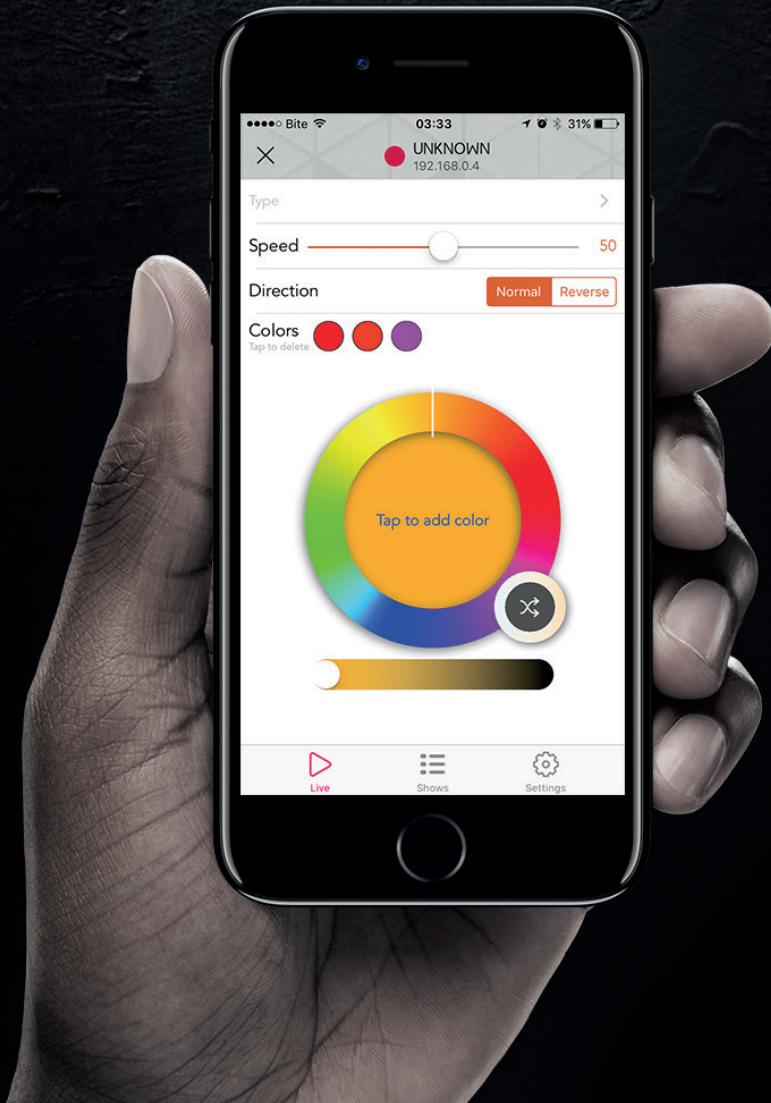

BULBS

BASE	E26 / E27
OUTDOOR USE	YES
VOLTAGE	220-240AC - 50/60Hz 110-120AC - 50/60Hz
WATTS	1W
COLOR DEPTH	8 BIT / COLOR
LIFE	15.000 HOURS

Ruby

ALMOST UNBREAKABLE
OPAQUE FINISH DIMMABLE
PERFECT FOR FESTOON MARKET
STUNNING OUTPUT
DMX ADDRESSABLE ID
128 BULBS ON 1 STRING
UP TO 250 METER LONG
EASY TO OPERATE
WEATHER RESISTANT
ALMOST UNBREAKABLE
POWERLINE COMMUNICATION

BULBS

BASE	E27
OUTDOOR USE	YES
VOLTAGE	220-240AC - 50/60Hz 110-120AC - 50/60Hz
WATTS	4W
COLOR DEPTH	8 BIT / COLOR
LIFE	15.000 HOURS

APP

OPERATING SYSTEM	iOS & ANDROID
EFFECTS	PREBUILT IN APP
STAND ALONE	LIGHT SHOWS
SHOWS	SCHEDULAR
STATUS ANALYSIS	IN SETTINGS